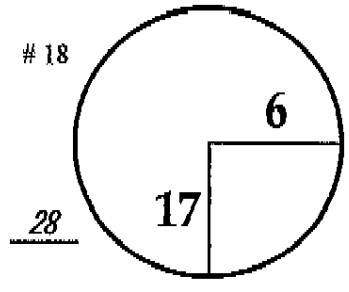

1, 2, 3 Thu-Sat February 12-14, 2009

AT&T Pebble Beach National Pro-Am

Pebble Beach GC

ROUND DAY DATE TOURNAMENT COURSE