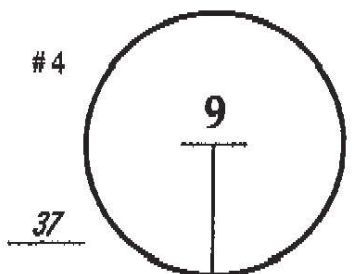

ROUND

1st

DAY

Thursday

DATE

April 2, 2009

TOURNAMENT

COURSE

Redstone Golf Club

PGA TOUR HOLE PLACEMENT CHART