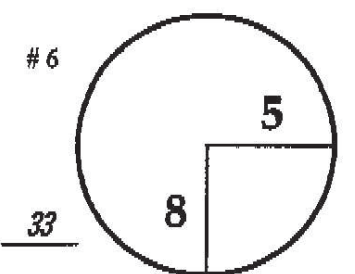

ROUND

1st

DAY

Thursday

DATE

April 2, 2009

TOURNAMENT

COURSE

Redstone Golf Club

PGA TOUR HOLE PLACEMENT CHART