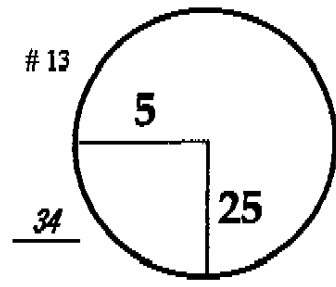

ROUND **2nd**
 DAY **Friday**
 DATE **April 3, 2009**

Redstone Golf Club

PGA TOUR HOLE PLACEMENT CHART