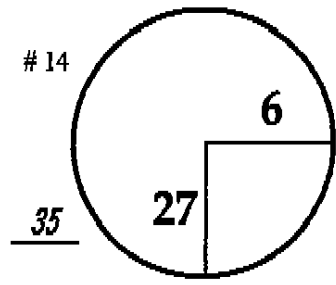

ROUND **2nd**
 DAY **Friday**
 DATE **April 3, 2009**

Redstone Golf Club

PGA TOUR HOLE PLACEMENT CHART