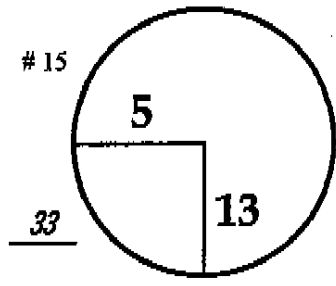

ROUND **2nd**
 DAY **Friday**
 DATE **April 3, 2009**

Redstone Golf Club

PGA TOUR HOLE PLACEMENT CHART