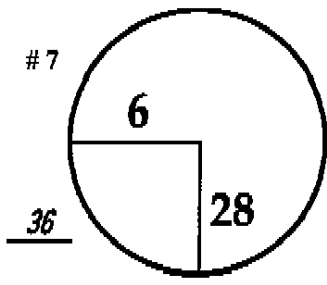

ROUND

3rd

DAY

Saturday

DATE

April 4, 2009

TOURNAMENT

COURSE

Redstone Golf Club

PGA TOUR HOLE PLACEMENT CHART