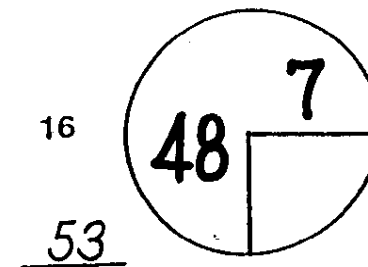

4 ROUND SUNDAY DAY MAR. 1, 2009 DATE MAYAKOBA GOLF CLASSIC TOURNAMENT EL CAMALLEON COURSE

PGA TOUR HOLE PLACEMENT CHART