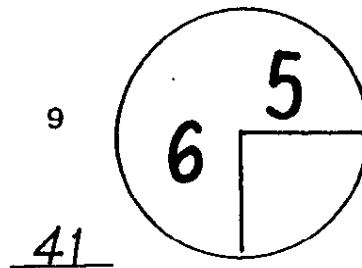

4 ROUND SUNDAY DAY MAR. 1, 2009 DATE MAYAKOBA GOLF CLASSIC TOURNAMENT EL CAMALLEON COURSE

PGA TOUR HOLE PLACEMENT CHART