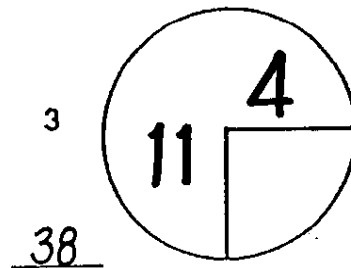

4 ROUND SUNDAY DAY MAR. 1, 2009 DATE MAYAKOBA GOLF CLASSIC TOURNAMENT EL CAMALLEON COURSE

PGA TOUR HOLE PLACEMENT CHART