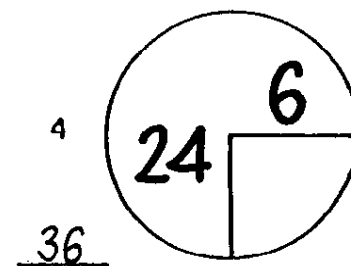

4 ROUND SUNDAY DAY MAR. 1, 2009 DATE MAYAKOBA GOLF CLASSIC TOURNAMENT EL CAMALLEON COURSE

PGA TOUR HOLE PLACEMENT CHART