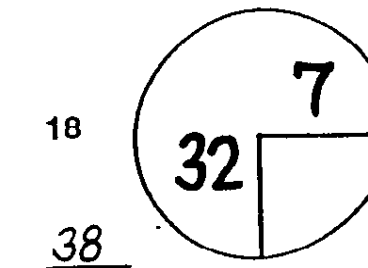

4 ROUND SUNDAY DAY MAR. 1, 2009 DATE MAYAKOBA GOLF CLASSIC TOURNAMENT EL CAMALLEON COURSE

PGA TOUR HOLE PLACEMENT CHART