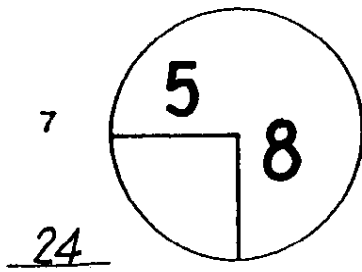

4 ROUND SUNDAY DAY MAR. 1, 2009 DATE MAYAKOBA GOLF CLASSIC TOURNAMENT EL CAMALLEON COURSE

PGA TOUR HOLE PLACEMENT CHART