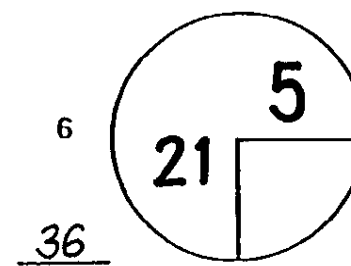

4 ROUND SUNDAY DAY MAR. 1, 2009 DATE MAYAKOBA GOLF CLASSIC TOURNAMENT EL CAMALLEON COURSE

PGA TOUR HOLE PLACEMENT CHART