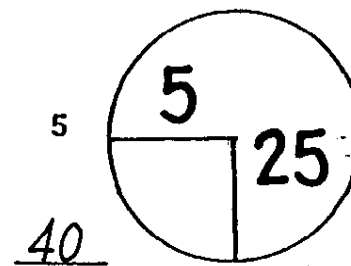

4 ROUND SUNDAY DAY MAR. 1, 2009 DATE MAYAKOBA GOLF CLASSIC TOURNAMENT EL CAMALLEON COURSE

PGA TOUR HOLE PLACEMENT CHART