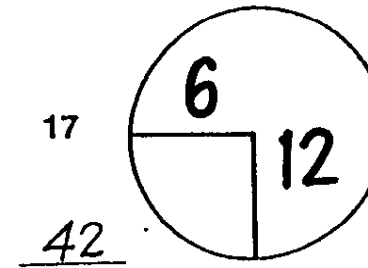

4 ROUND SUNDAY DAY MAR. 1, 2009 DATE MAYAKOBA GOLF CLASSIC TOURNAMENT EL CAMALLEON COURSE

PGA TOUR HOLE PLACEMENT CHART