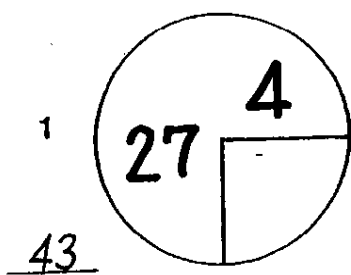

4 ROUND SUNDAY DAY MAR. 1, 2009 DATE MAYAKOBA GOLF CLASSIC TOURNAMENT EL CAMALLEON COURSE

PGA TOUR HOLE PLACEMENT CHART