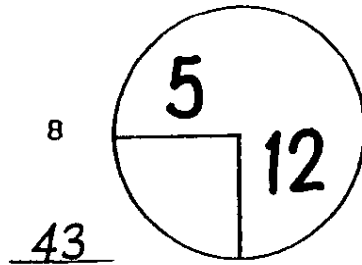

4 ROUND SUNDAY DAY MAR. 1, 2009 DATE MAYAKOBA GOLF CLASSIC TOURNAMENT EL CAMALLEON COURSE

PGA TOUR HOLE PLACEMENT CHART