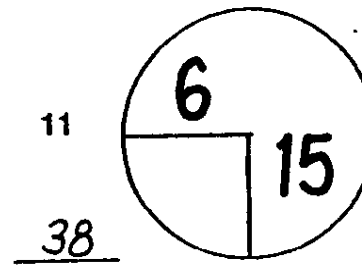

4 ROUND SUNDAY DAY MAR. 1, 2009 DATE MAYAKOBA GOLF CLASSIC TOURNAMENT EL CAMALLEON COURSE

PGA TOUR HOLE PLACEMENT CHART