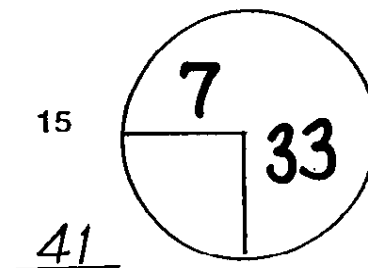

4 ROUND SUNDAY DAY MAR. 1, 2009 DATE MAYAKOBA GOLF CLASSIC TOURNAMENT EL CAMALLEON COURSE

PGA TOUR HOLE PLACEMENT CHART