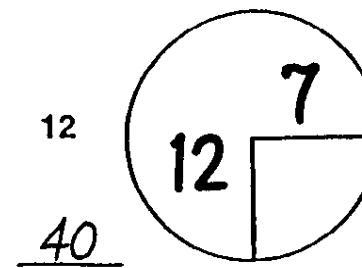

4 ROUND SUNDAY DAY MAR. 1, 2009 DATE MAYAKOBA GOLF CLASSIC TOURNAMENT EL CAMALLEON COURSE

PGA TOUR HOLE PLACEMENT CHART