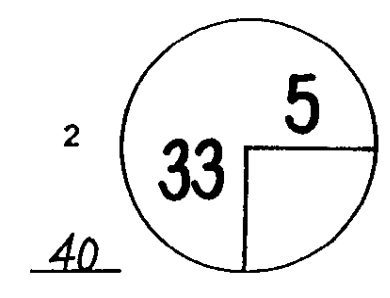

ROUND **2**

DAY **FRIDAY**

DATE **FEB. 27, 2009**

TOURNAMENT **MAYAKOBA GOLF CLASSIC**

COURSE **EL CAMALEON**

PGA TOUR HOLE PLACEMENT CHART