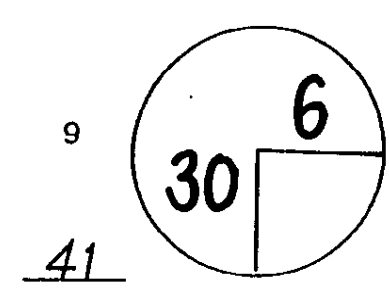

ROUND **2**

DAY **FRIDAY**

DATE **FEB. 27, 2009**

TOURNAMENT **MAYAKOBA GOLF CLASSIC**

COURSE **EL CAMALEON**

PGA TOUR HOLE PLACEMENT CHART