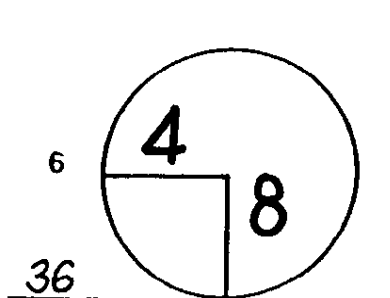

ROUND **2**

DAY **FRIDAY**

DATE **FEB. 27, 2009**

TOURNAMENT **MAYAKOBA GOLF CLASSIC**

COURSE **EL CAMALEON**

PGA TOUR HOLE PLACEMENT CHART