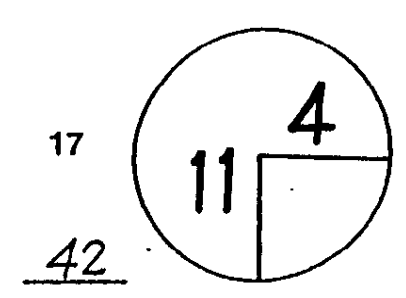

ROUND **2**

DAY **FRIDAY**

DATE **FEB. 27, 2009**

TOURNAMENT **MAYAKOBA GOLF CLASSIC**

COURSE **EL CAMALEON**

PGA TOUR HOLE PLACEMENT CHART