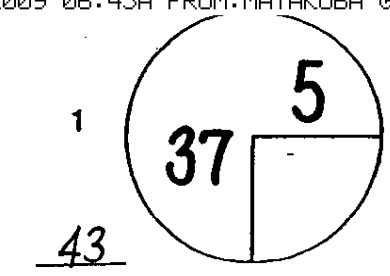

ROUND **2**

DAY **FRIDAY**

DATE **FEB. 27, 2009**

TOURNAMENT **MAYAKOBA GOLF CLASSIC**

COURSE **EL CAMALEON**

PGA TOUR HOLE PLACEMENT CHART