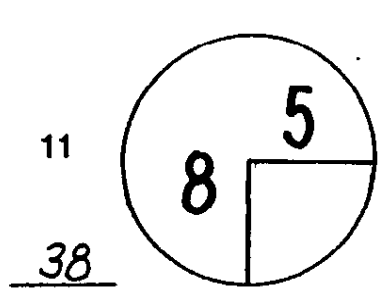

ROUND **2**

DAY **FRIDAY**

DATE **FEB. 27, 2009**

TOURNAMENT **MAYAKOBA GOLF CLASSIC**

COURSE **EL CAMALEON**

PGA TOUR HOLE PLACEMENT CHART