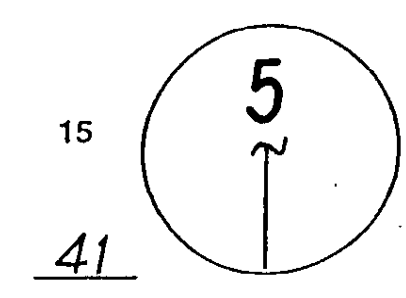

ROUND **2**

DAY **FRIDAY**

DATE **FEB. 27, 2009**

TOURNAMENT **MAYAKOBA GOLF CLASSIC**

COURSE **EL CAMALEON**

PGA TOUR HOLE PLACEMENT CHART