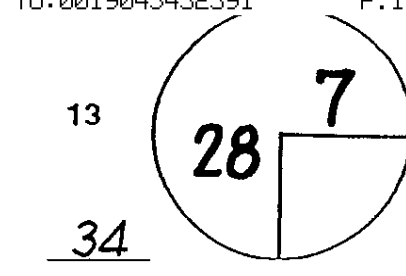

ROUND **2**

DAY **FRIDAY**

DATE **FEB. 27, 2009**

TOURNAMENT **MAYAKOBA GOLF CLASSIC**

COURSE **EL CAMALEON**

PGA TOUR HOLE PLACEMENT CHART