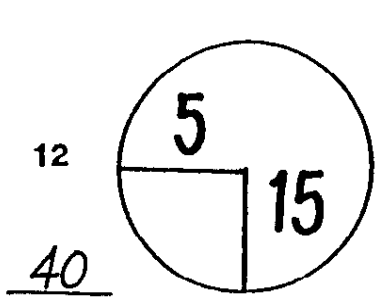

ROUND **2**

DAY **FRIDAY**

DATE **FEB. 27, 2009**

TOURNAMENT **MAYAKOBA GOLF CLASSIC**

COURSE **EL CAMALEON**

PGA TOUR HOLE PLACEMENT CHART