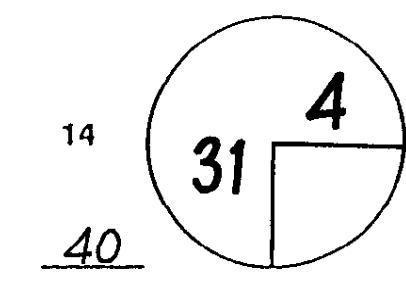

ROUND **2**

DAY **FRIDAY**

DATE **FEB. 27, 2009**

TOURNAMENT **MAYAKOBA GOLF CLASSIC**

COURSE **EL CAMALEON**

PGA TOUR HOLE PLACEMENT CHART