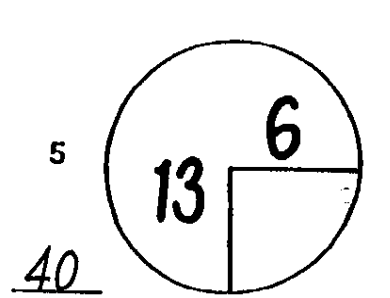

ROUND **2**

DAY **FRIDAY**

DATE **FEB. 27, 2009**

TOURNAMENT **MAYAKOBA GOLF CLASSIC**

COURSE **EL CAMALEON**

PGA TOUR HOLE PLACEMENT CHART