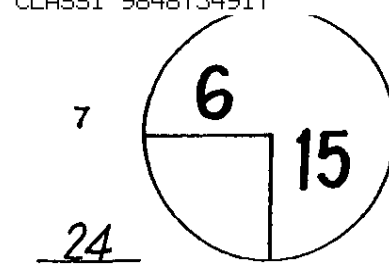

ROUND **2**

DAY **FRIDAY**

DATE **FEB. 27, 2009**

TOURNAMENT **MAYAKOBA GOLF CLASSIC**

COURSE **EL CAMALEON**

PGA TOUR HOLE PLACEMENT CHART