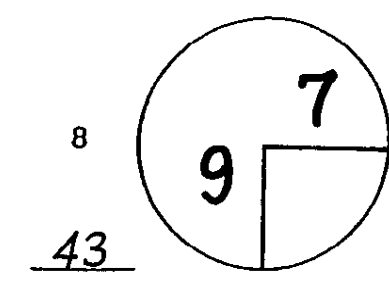

ROUND **2**

DAY **FRIDAY**

DATE **FEB. 27, 2009**

TOURNAMENT **MAYAKOBA GOLF CLASSIC**

COURSE **EL CAMALEON**

PGA TOUR HOLE PLACEMENT CHART