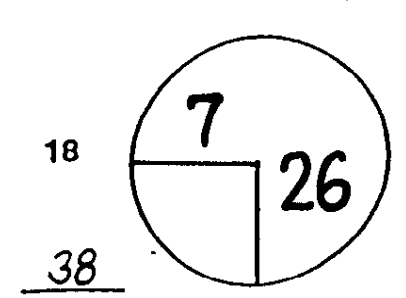

ROUND **2**

DAY **FRIDAY**

DATE **FEB. 27, 2009**

TOURNAMENT **MAYAKOBA GOLF CLASSIC**

COURSE **EL CAMALEON**

PGA TOUR HOLE PLACEMENT CHART