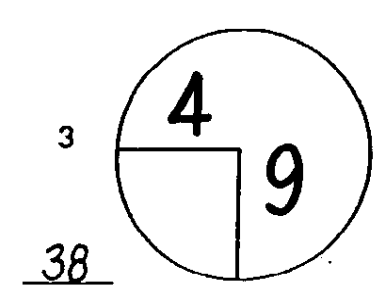

ROUND **2**

DAY **FRIDAY**

DATE **FEB. 27, 2009**

TOURNAMENT **MAYAKOBA GOLF CLASSIC**

COURSE **EL CAMALEON**

PGA TOUR HOLE PLACEMENT CHART