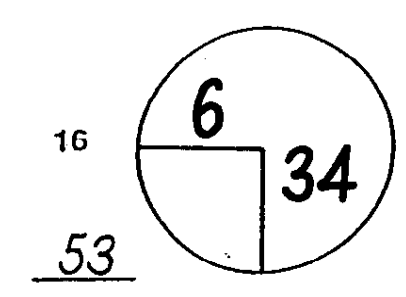

ROUND **2**

DAY **FRIDAY**

DATE **FEB. 27, 2009**

TOURNAMENT **MAYAKOBA GOLF CLASSIC**

COURSE **EL CAMALEON**

PGA TOUR HOLE PLACEMENT CHART