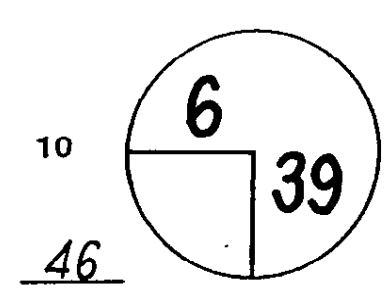

ROUND **2**

DAY **FRIDAY**

DATE **FEB. 27, 2009**

TOURNAMENT **MAYAKOBA GOLF CLASSIC**

COURSE **EL CAMALEON**

PGA TOUR HOLE PLACEMENT CHART