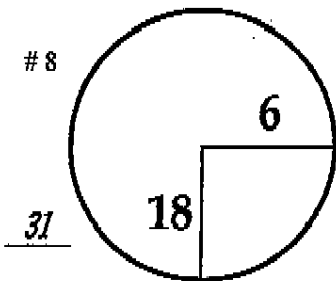

PGA TOUR
Qualifying Tournament
 Bear Lakes (Lakes Course)
 December 6 - 7, 2009
 Sun - Mon
 ROUND DAY DATE TOURNAMENT COURSE

PGA TOUR HOLE PLACEMENT CHART

ROUND DAY DATE

5th - 6th Sun - Mon December 6 - 7, 2009