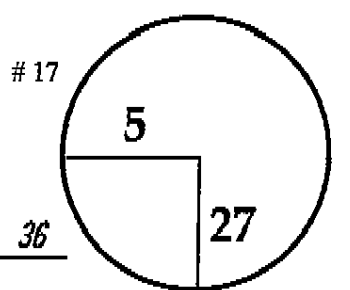

PGA TOUR
Qualifying Tournament
 Bear Lakes (Lakes Course)
 December 6 - 7, 2009
 Sun - Mon
 ROUND DAY DATE TOURNAMENT COURSE

PGA TOUR HOLE PLACEMENT CHART

ROUND DAY DATE

5th - 6th Sun - Mon December 6 - 7, 2009