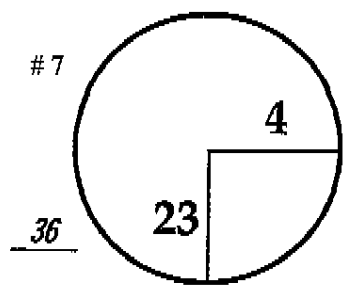

PGA TOUR
Qualifying Tournament
 Bear Lakes (Lakes Course)
 December 6 - 7, 2009
 Sun - Mon
 ROUND DAY DATE TOURNAMENT COURSE

PGA TOUR HOLE PLACEMENT CHART

ROUND DAY DATE

5th - 6th Sun - Mon December 6 - 7, 2009