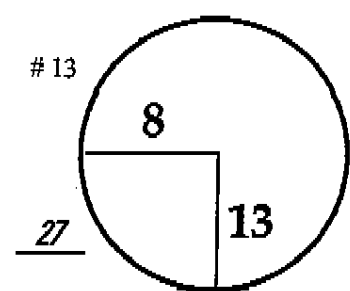

PGA TOUR
Qualifying Tournament
 Bear Lakes (Lakes Course)
 December 6 - 7, 2009
 Sun - Mon
 ROUND DAY DATE TOURNAMENT COURSE

PGA TOUR HOLE PLACEMENT CHART

ROUND DAY DATE

5th - 6th Sun - Mon December 6 - 7, 2009