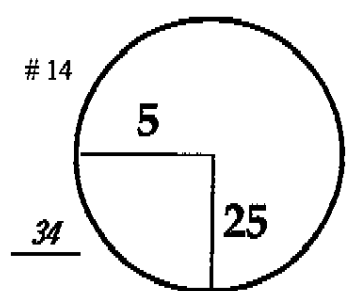

PGA TOUR
Qualifying Tournament
 Bear Lakes (Lakes Course)
 December 6 - 7, 2009
 Sun - Mon
 ROUND DAY DATE TOURNAMENT COURSE

PGA TOUR HOLE PLACEMENT CHART

ROUND DAY DATE

5th - 6th Sun - Mon December 6 - 7, 2009