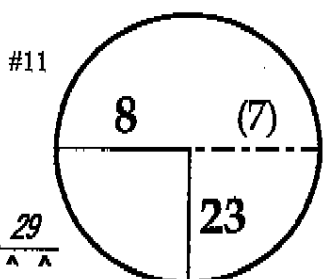

PGA TOUR
Qualifying Tournament
 Bear Lakes (Lakes Course)
 December 6 - 7, 2009
 Sun - Mon
 ROUND DAY DATE TOURNAMENT COURSE

PGA TOUR HOLE PLACEMENT CHART

ROUND DAY DATE

5th - 6th Sun - Mon December 6 - 7, 2009