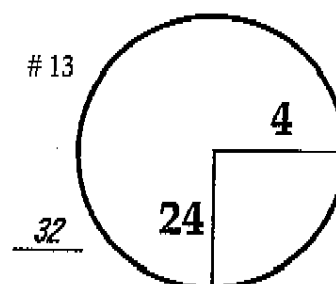

PGA TOUR
Qualifying Tournament
 Bear Lakes (Lakes Course)
 December 6 - 7, 2009
 Sun - Mon
 ROUND DAY DATE TOURNAMENT COURSE

PGA TOUR HOLE PLACEMENT CHART

ROUND DAY DATE

5th - 6th Sun - Mon December 6 - 7, 2009