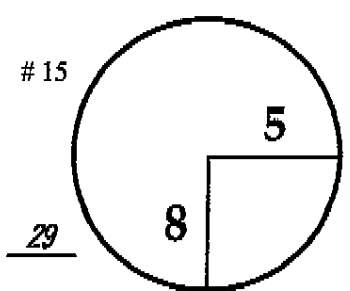

PGA TOUR
Qualifying Tournament
 Bear Lakes (Lakes Course)
 December 6 - 7, 2009
 Sun - Mon
 ROUND DAY DATE TOURNAMENT COURSE

PGA TOUR HOLE PLACEMENT CHART

ROUND DAY DATE

5th - 6th Sun - Mon December 6 - 7, 2009