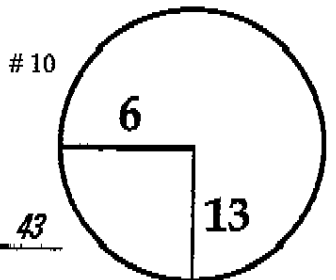

PGA TOUR
Qualifying Tournament
 Bear Lakes (Lakes Course)
 December 6 - 7, 2009
 Sun - Mon
 ROUND DAY DATE TOURNAMENT COURSE

PGA TOUR HOLE PLACEMENT CHART

ROUND DAY DATE

5th - 6th Sun - Mon December 6 - 7, 2009