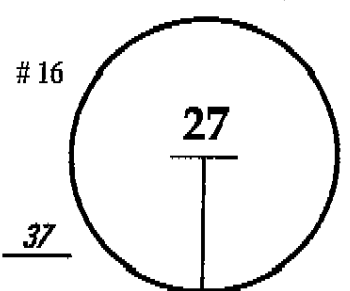

PGA TOUR
Qualifying Tournament
 Bear Lakes (Lakes Course)
 December 6 - 7, 2009
 Sun - Mon
 ROUND DAY DATE TOURNAMENT COURSE

PGA TOUR HOLE PLACEMENT CHART

ROUND DAY DATE

5th - 6th Sun - Mon December 6 - 7, 2009