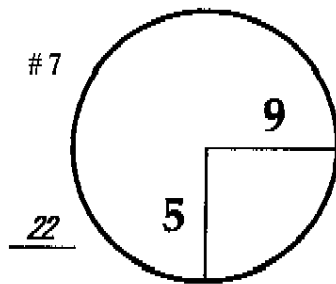

PGA TOUR
Qualifying Tournament
 Bear Lakes (Lakes Course)
 December 6 - 7, 2009
 Sun - Mon
 ROUND DAY DATE TOURNAMENT COURSE

PGA TOUR HOLE PLACEMENT CHART

ROUND DAY DATE

5th - 6th Sun - Mon December 6 - 7, 2009