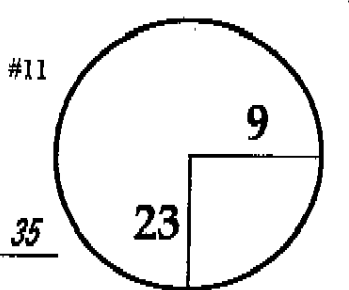

PGA TOUR
Qualifying Tournament
 Bear Lakes (Lakes Course)
 December 6 - 7, 2009
 Sun - Mon
 ROUND DAY DATE TOURNAMENT COURSE

PGA TOUR HOLE PLACEMENT CHART

ROUND DAY DATE

5th - 6th Sun - Mon December 6 - 7, 2009