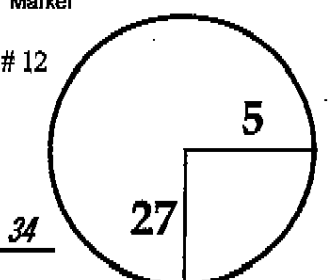

PGA TOUR
Qualifying Tournament
 Bear Lakes (Lakes Course)
 December 6 - 7, 2009
 Sun - Mon
 ROUND DAY DATE TOURNAMENT COURSE

PGA TOUR HOLE PLACEMENT CHART

ROUND DAY DATE

5th - 6th Sun - Mon December 6 - 7, 2009