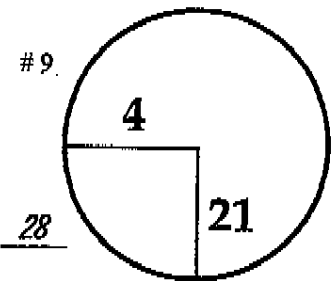

PGA TOUR
Qualifying Tournament
 Bear Lakes (Lakes Course)
 December 6 - 7, 2009
 Sun - Mon
 ROUND DAY DATE TOURNAMENT COURSE

PGA TOUR HOLE PLACEMENT CHART

ROUND DAY DATE

5th - 6th Sun - Mon December 6 - 7, 2009