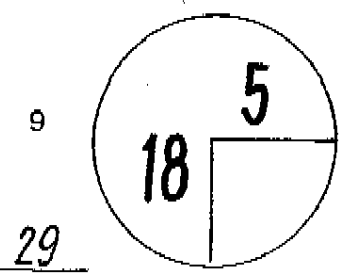

ROUND 1

DAY Thursday

DATE March 12, 2009

TOURNAMENT Puerto Rico Open

COURSE Trump International GC
CHAMPIONSHIP COURSE

PGA TOUR HOLE PLACEMENT CHART