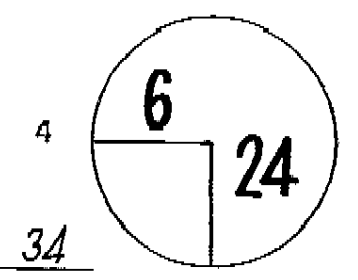

ROUND 1

DAY Thursday

DATE March 12, 2009

TOURNAMENT Puerto Rico Open

COURSE Trump International GC
CHAMPIONSHIP COURSE

PGA TOUR HOLE PLACEMENT CHART