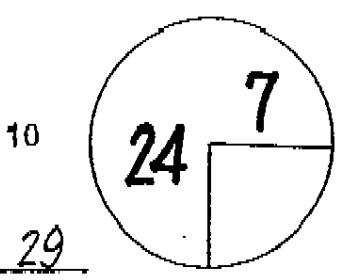

ROUND 1

DAY Thursday

DATE March 12, 2009

TOURNAMENT Puerto Rico Open

COURSE Trump International GC
CHAMPIONSHIP COURSE

PGA TOUR HOLE PLACEMENT CHART