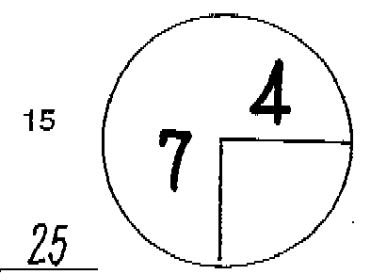

ROUND 1

DAY Thursday

DATE March 12, 2009

TOURNAMENT Puerto Rico Open

COURSE Trump International GC
CHAMPIONSHIP COURSE

PGA TOUR HOLE PLACEMENT CHART