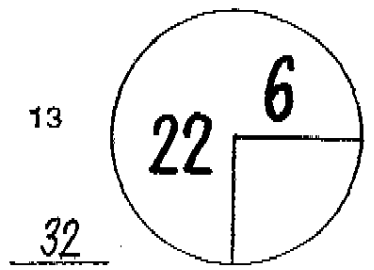

ROUND 1

DAY Thursday

DATE March 12, 2009

TOURNAMENT Puerto Rico Open

COURSE Trump International GC
CHAMPIONSHIP COURSE

PGA TOUR HOLE PLACEMENT CHART