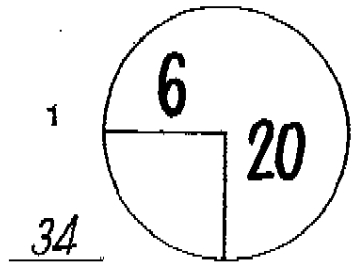

ROUND 1

DAY Thursday

DATE March 12, 2009

TOURNAMENT Puerto Rico Open

COURSE Trump International GC
CHAMPIONSHIP COURSE

PGA TOUR HOLE PLACEMENT CHART