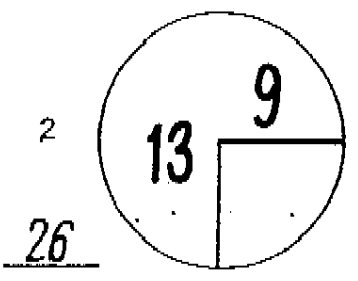

ROUND 1

DAY Thursday

DATE March 12, 2009

TOURNAMENT Puerto Rico Open

COURSE Trump International GC
CHAMPIONSHIP COURSE

PGA TOUR HOLE PLACEMENT CHART