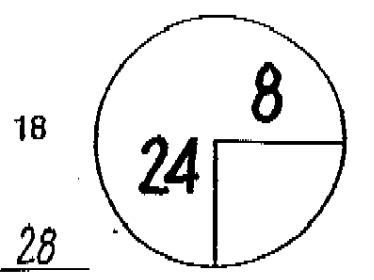

ROUND 1

DAY Thursday

DATE March 12, 2009

TOURNAMENT Puerto Rico Open

COURSE Trump International GC
CHAMPIONSHIP COURSE

PGA TOUR HOLE PLACEMENT CHART