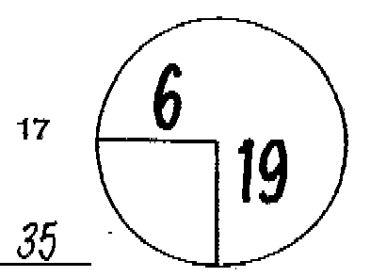

ROUND 1

DAY Thursday

DATE March 12, 2009

TOURNAMENT Puerto Rico Open

COURSE Trump International GC
CHAMPIONSHIP COURSE

PGA TOUR HOLE PLACEMENT CHART