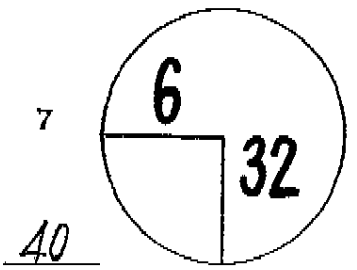

ROUND 1

DAY Thursday

DATE March 12, 2009

TOURNAMENT Puerto Rico Open

COURSE Trump International GC
CHAMPIONSHIP COURSE

PGA TOUR HOLE PLACEMENT CHART