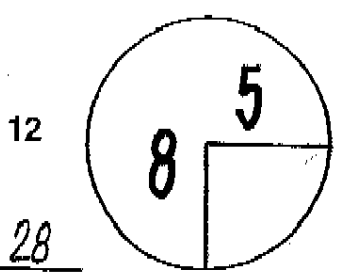

ROUND 1

DAY Thursday

DATE March 12, 2009

TOURNAMENT Puerto Rico Open

COURSE Trump International GC
CHAMPIONSHIP COURSE

PGA TOUR HOLE PLACEMENT CHART