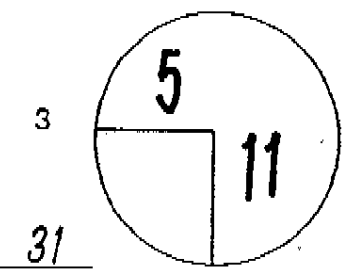

ROUND 1

DAY Thursday

DATE March 12, 2009

TOURNAMENT Puerto Rico Open

COURSE Trump International GC
CHAMPIONSHIP COURSE

PGA TOUR HOLE PLACEMENT CHART