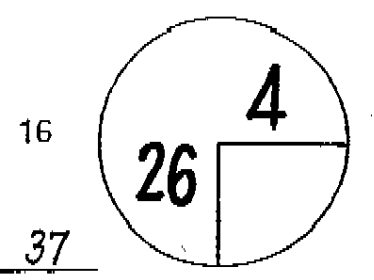

ROUND 1

DAY Thursday

DATE March 12, 2009

TOURNAMENT Puerto Rico Open

COURSE Trump International GC
CHAMPIONSHIP COURSE

PGA TOUR HOLE PLACEMENT CHART