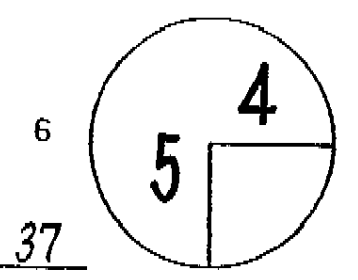

ROUND 1

DAY Thursday

DATE March 12, 2009

TOURNAMENT Puerto Rico Open

COURSE Trump International GC
CHAMPIONSHIP COURSE

PGA TOUR HOLE PLACEMENT CHART