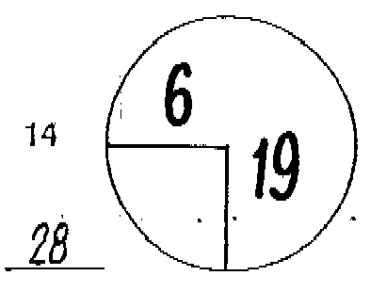

ROUND 1

DAY Thursday

DATE March 12, 2009

TOURNAMENT Puerto Rico Open

COURSE Trump International GC
CHAMPIONSHIP COURSE

PGA TOUR HOLE PLACEMENT CHART