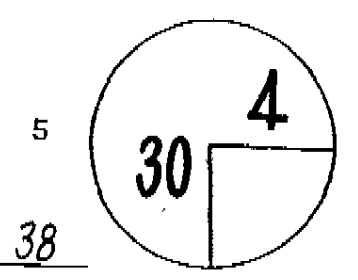

ROUND 1

DAY Thursday

DATE March 12, 2009

TOURNAMENT Puerto Rico Open

COURSE Trump International GC
CHAMPIONSHIP COURSE

PGA TOUR HOLE PLACEMENT CHART