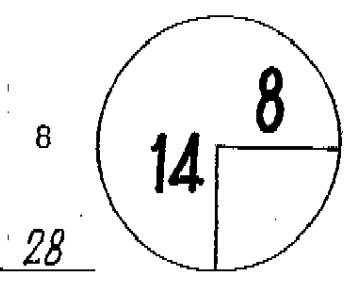

ROUND 1

DAY Thursday

DATE March 12, 2009

TOURNAMENT Puerto Rico Open

COURSE Trump International GC
CHAMPIONSHIP COURSE

PGA TOUR HOLE PLACEMENT CHART