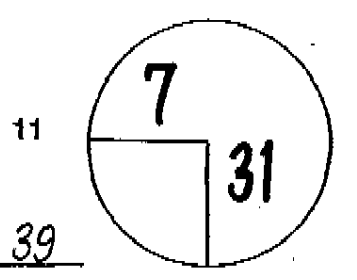

ROUND 1

DAY Thursday

DATE March 12, 2009

TOURNAMENT Puerto Rico Open

COURSE Trump International GC
CHAMPIONSHIP COURSE

PGA TOUR HOLE PLACEMENT CHART