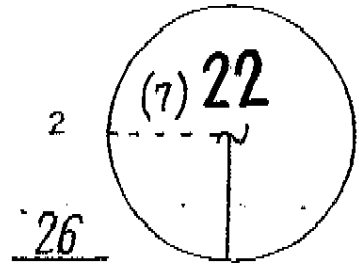

ROUND 2

DAY Friday

DATE March 13, 2009

TOURNAMENT Puerto Rico Open

COURSE Trump International GC
CHAMPIONSHIP COURSE

PGA TOUR HOLE PLACEMENT CHART