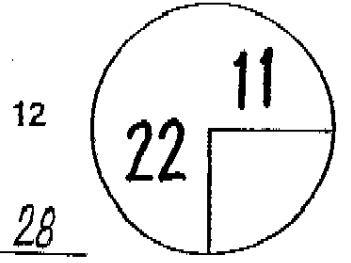

ROUND 2

DAY Friday

DATE March 13, 2009

TOURNAMENT Puerto Rico Open

COURSE Trump International GC
CHAMPIONSHIP COURSE

PGA TOUR HOLE PLACEMENT CHART