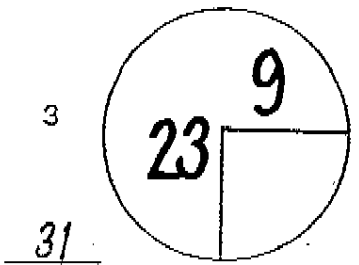

ROUND 2

DAY Friday

DATE March 13, 2009

TOURNAMENT Puerto Rico Open

COURSE Trump International GC
CHAMPIONSHIP COURSE

PGA TOUR HOLE PLACEMENT CHART