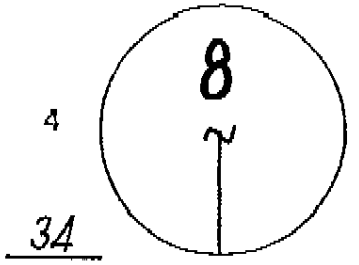

ROUND 2

DAY Friday

DATE March 13, 2009

TOURNAMENT Puerto Rico Open

COURSE Trump International GC
CHAMPIONSHIP COURSE

PGA TOUR HOLE PLACEMENT CHART