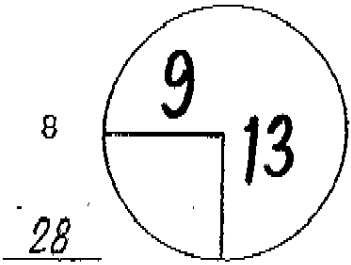

ROUND 2

DAY Friday

DATE March 13, 2009

TOURNAMENT Puerto Rico Open

COURSE Trump International GC
CHAMPIONSHIP COURSE

PGA TOUR HOLE PLACEMENT CHART