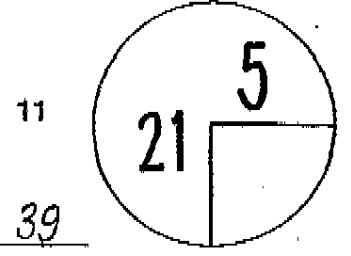

ROUND 2

DAY Friday

DATE March 13, 2009

TOURNAMENT Puerto Rico Open

COURSE Trump International GC
CHAMPIONSHIP COURSE

PGA TOUR HOLE PLACEMENT CHART