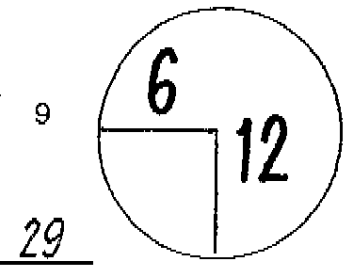

ROUND 2

DAY Friday

DATE March 13, 2009

TOURNAMENT Puerto Rico Open

COURSE Trump International GC
CHAMPIONSHIP COURSE

PGA TOUR HOLE PLACEMENT CHART