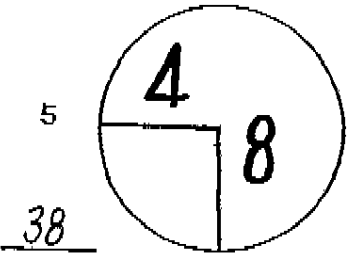

ROUND 2

DAY Friday

DATE March 13, 2009

TOURNAMENT Puerto Rico Open

COURSE Trump International GC
CHAMPIONSHIP COURSE

PGA TOUR HOLE PLACEMENT CHART