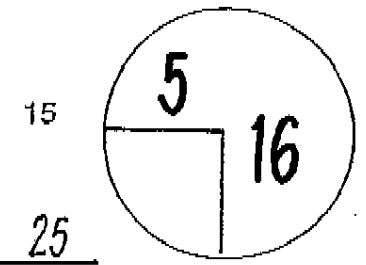

ROUND 2

DAY Friday

DATE March 13, 2009

TOURNAMENT Puerto Rico Open

COURSE Trump International GC
CHAMPIONSHIP COURSE

PGA TOUR HOLE PLACEMENT CHART