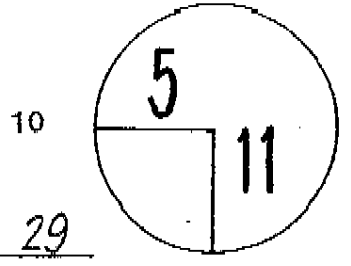

ROUND 2

DAY Friday

DATE March 13, 2009

TOURNAMENT Puerto Rico Open

COURSE Trump International GC
CHAMPIONSHIP COURSE

PGA TOUR HOLE PLACEMENT CHART