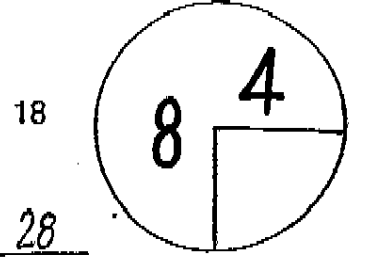

ROUND 2

DAY Friday

DATE March 13, 2009

TOURNAMENT Puerto Rico Open

COURSE Trump International GC
CHAMPIONSHIP COURSE

PGA TOUR HOLE PLACEMENT CHART