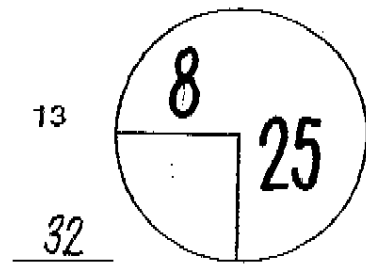

ROUND 2

DAY Friday

DATE March 13, 2009

TOURNAMENT Puerto Rico Open

COURSE Trump International GC
CHAMPIONSHIP COURSE

PGA TOUR HOLE PLACEMENT CHART