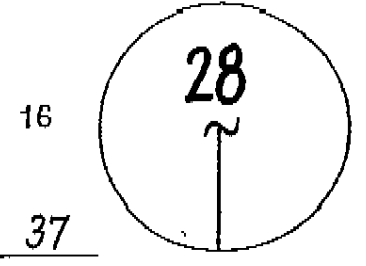

ROUND 2

DAY Friday

DATE March 13, 2009

TOURNAMENT Puerto Rico Open

COURSE Trump International GC
CHAMPIONSHIP COURSE

PGA TOUR HOLE PLACEMENT CHART