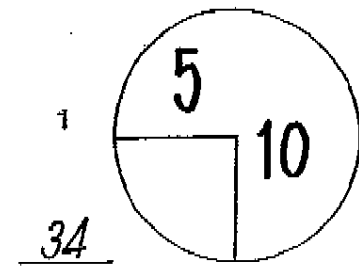

ROUND 2

DAY Friday

DATE March 13, 2009

TOURNAMENT Puerto Rico Open

COURSE Trump International GC
CHAMPIONSHIP COURSE

PGA TOUR HOLE PLACEMENT CHART