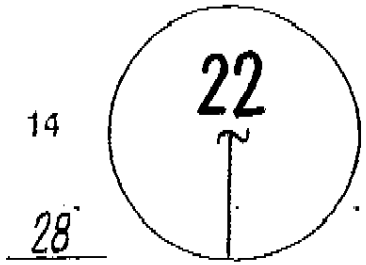

ROUND 2

DAY Friday

DATE March 13, 2009

TOURNAMENT Puerto Rico Open

COURSE Trump International GC
CHAMPIONSHIP COURSE

PGA TOUR HOLE PLACEMENT CHART