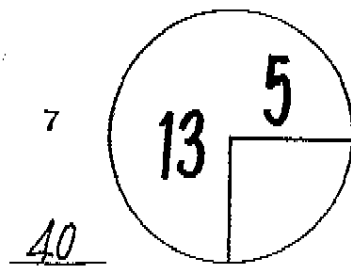

ROUND 2

DAY Friday

DATE March 13, 2009

TOURNAMENT Puerto Rico Open

COURSE Trump International GC
CHAMPIONSHIP COURSE

PGA TOUR HOLE PLACEMENT CHART