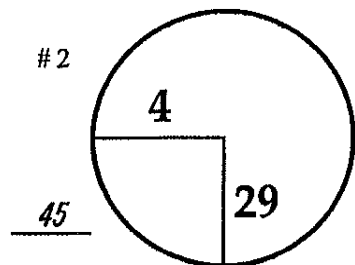

ROUND

DAY

DATE

TOURNAMENT

COURSE

1st

Thursday

October 29, 2009

Viking Classic

Annandale Golf Club

PGA TOUR HOLE PLACEMENT CHART.