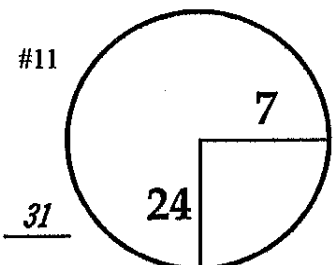

ROUND

DAY

DATE

TOURNAMENT

COURSE

1st

Thursday

October 29, 2009

Viking Classic

Annandale Golf Club

PGA TOUR HOLE PLACEMENT CHART.