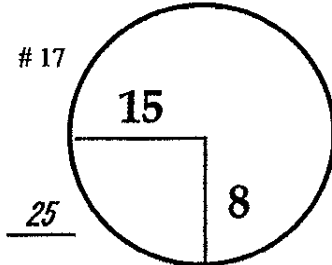

ROUND

DAY

DATE

TOURNAMENT

COURSE

1st

Thursday

October 29, 2009

Viking Classic

Annandale Golf Club

PGA TOUR HOLE PLACEMENT CHART.