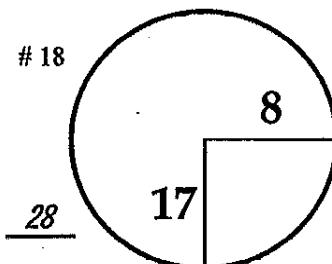

ROUND

DAY

DATE

TOURNAMENT

COURSE

1st

Thursday

October 29, 2009

Viking Classic

Annandale Golf Club

PGA TOUR HOLE PLACEMENT CHART.