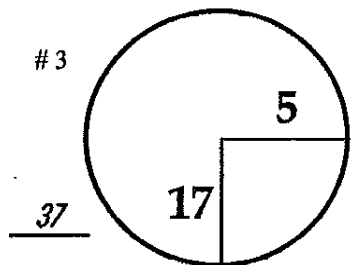

ROUND

DAY

DATE

TOURNAMENT

COURSE

1st

Thursday

October 29, 2009

Viking Classic

Annandale Golf Club

PGA TOUR HOLE PLACEMENT CHART.