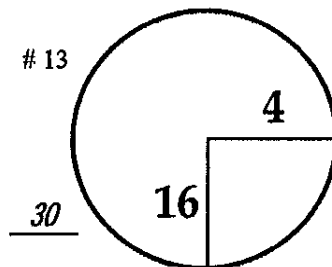

ROUND

DAY

DATE

TOURNAMENT

COURSE

1st

Thursday

October 29, 2009

Viking Classic

Annandale Golf Club

PGA TOUR HOLE PLACEMENT CHART.