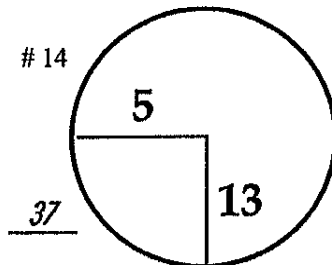

ROUND

DAY

DATE

TOURNAMENT

COURSE

1st

Thursday

October 29, 2009

Viking Classic

Annandale Golf Club

PGA TOUR HOLE PLACEMENT CHART.