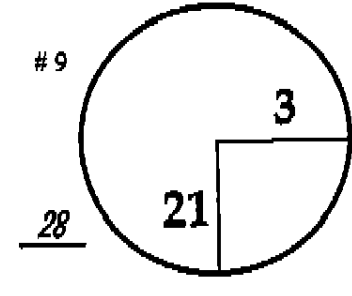

ROUND

DAY

DATE

TOURNAMENT

COURSE

1st

Thursday

May 7, 2009

THE PLAYERS

TPC Sawgrass Stadium

PGA TOUR HOLE PLACEMENT CHART