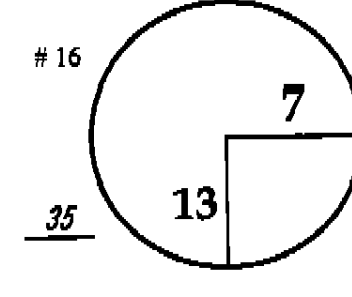

ROUND

DAY

DATE

TOURNAMENT

COURSE

1st

Thursday

May 7, 2009

THE PLAYERS

TPC Sawgrass Stadium

PGA TOUR HOLE PLACEMENT CHART