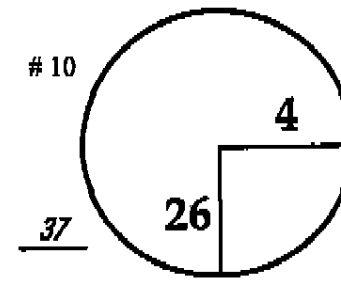

THE PLAYERS

TPC Sawgrass Stadium

PGA TOUR HOLE PLACEMENT CHART