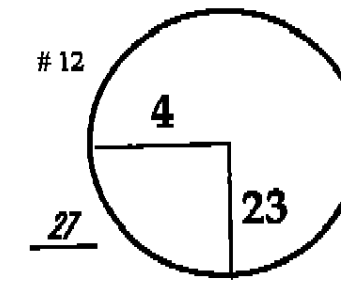

THE PLAYERS

TPC Sawgrass Stadium

PGA TOUR HOLE PLACEMENT CHART