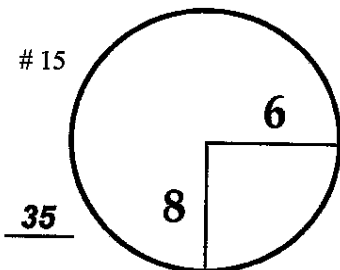

COURSE

1st - 3rd

Thu - Sat

February 7 - 9, 2013

MPGC - Shores Course

PGA TOUR HOLE PLACEMENT CHART