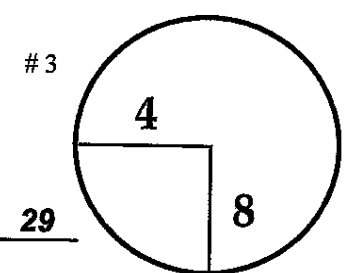

ROUND

DAY

DATE

1, 2, 3

Thu-Sat

February 7-9, 2013

Pebble Beach GC  
COURSE

PGA TOUR HOLE PLACEMENT CHART

ROUND DAY DATE

1st - 3rd Thu - Sat February 7 - 9, 2013

Spyglass Hill

COURSE

PGA TOUR HOLE PLACEMENT CHART

ROUND

DAY

DATE