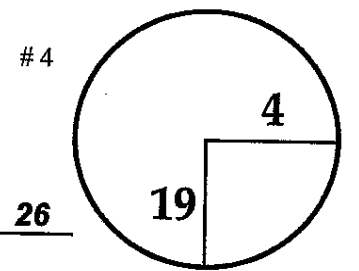

PGA TOUR HOLE PLACEMENT CHART