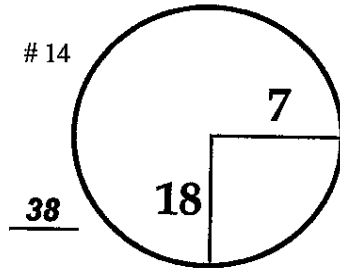

ROUND DAY DATE

1st - 3rd Thu - Sat February 7 - 9, 2013

Spyglass Hill

COURSE

PGA TOUR HOLE PLACEMENT CHART

ROUND

DAY

DATE

COURSE

1st - 3rd

Thu - Sat

February 7 - 9, 2013

MPGC - Shores Course

PGA TOUR HOLE PLACEMENT CHART