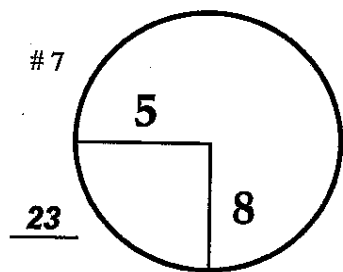

PGA TOUR HOLE PLACEMENT CHART