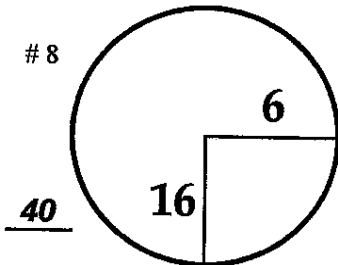

ROUND DAY DATE

1st - 3rd Thu - Sat February 7 - 9, 2013

Spyglass Hill

COURSE

PGA TOUR HOLE PLACEMENT CHART

ROUND

DAY

DATE

COURSE

1st - 3rd

Thu - Sat

February 7 - 9, 2013

MPGC - Shores Course

PGA TOUR HOLE PLACEMENT CHART