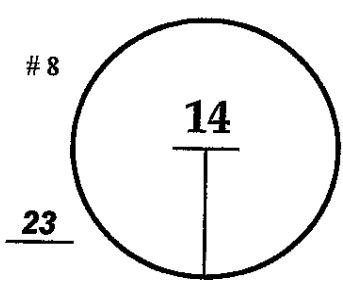

ROUND

DAY

DATE

1, 2, 3

Thu-Sat

February 7-9, 2013

Pebble Beach GC  
COURSE

PGA TOUR HOLE PLACEMENT CHART

ROUND DAY DATE

1st - 3rd Thu - Sat February 7 - 9, 2013

Spyglass Hill

COURSE

PGA TOUR HOLE PLACEMENT CHART

ROUND

DAY

DATE