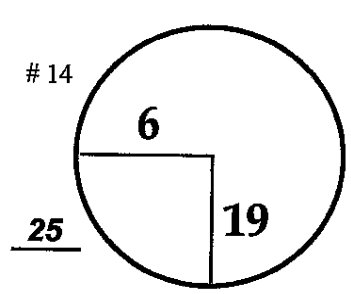

ROUND

DAY

DATE

1, 2, 3

Thu-Sat

February 7-9, 2013

Pebble Beach GC  
COURSE

PGA TOUR HOLE PLACEMENT CHART

ROUND DAY DATE

1st - 3rd Thu - Sat February 7 - 9, 2013

Spyglass Hill

COURSE

PGA TOUR HOLE PLACEMENT CHART

ROUND

DAY

DATE