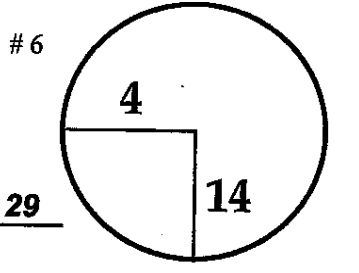

ROUND

DAY

DATE

1, 2, 3

Thu-Sat

February 7-9, 2013

Pebble Beach GC  
COURSE

PGA TOUR HOLE PLACEMENT CHART

ROUND DAY DATE

1st - 3rd Thu - Sat February 7 - 9, 2013

Spyglass Hill

COURSE

PGA TOUR HOLE PLACEMENT CHART

ROUND

DAY

DATE