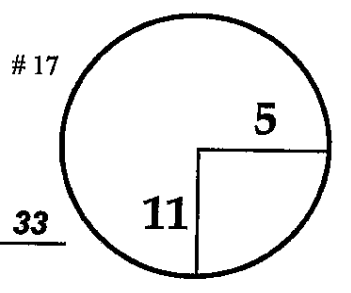

ROUND

DAY

DATE

1, 2, 3

Thu-Sat

February 7-9, 2013

Pebble Beach GC  
COURSE

PGA TOUR HOLE PLACEMENT CHART

ROUND DAY DATE

1st - 3rd Thu - Sat February 7 - 9, 2013

Spyglass Hill

COURSE

PGA TOUR HOLE PLACEMENT CHART

ROUND

DAY

DATE

COURSE

1st - 3rd

Thu - Sat

February 7 - 9, 2013

MPGC - Shores Course

PGA TOUR HOLE PLACEMENT CHART