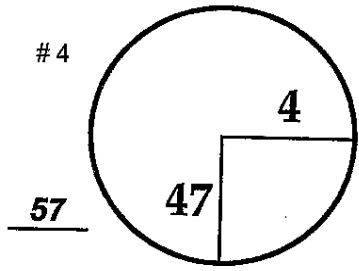

ROUND DAY DATE

1st - 3rd Thu - Sat February 7 - 9, 2013

Spyglass Hill

COURSE

PGA TOUR HOLE PLACEMENT CHART

ROUND

DAY

DATE