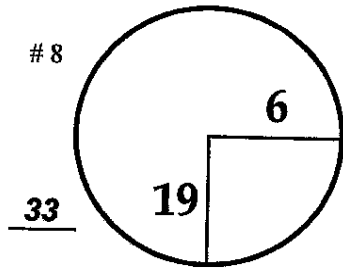

ROUND

DAY

DATE

1, 2, 3

Thu-Sat

February 7-9, 2013

Pebble Beach GC  
COURSE

PGA TOUR HOLE PLACEMENT CHART

ROUND DAY DATE

1st - 3rd Thu - Sat February 7 - 9, 2013

Spyglass Hill

COURSE

PGA TOUR HOLE PLACEMENT CHART

ROUND

DAY

DATE