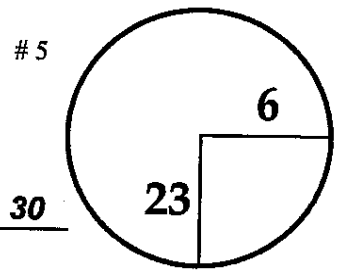

ROUND

DAY

DATE

1, 2, 3

Thu-Sat

February 7-9, 2013

Pebble Beach GC  
COURSE

PGA TOUR HOLE PLACEMENT CHART

ROUND DAY DATE

1st - 3rd Thu - Sat February 7 - 9, 2013

Spyglass Hill

COURSE

PGA TOUR HOLE PLACEMENT CHART

ROUND

DAY

DATE