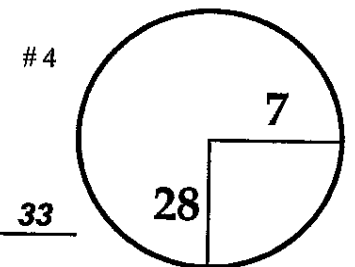

COURSE

1st - 3rd

Thu - Sat

February 7 - 9, 2013

MPGC - Shores Course

PGA TOUR HOLE PLACEMENT CHART