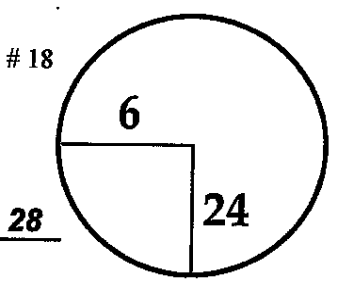

ROUND

DAY

DATE

1, 2, 3

Thu-Sat

February 7-9, 2013

Pebble Beach GC  
COURSE

PGA TOUR HOLE PLACEMENT CHART

ROUND DAY DATE

1st - 3rd Thu - Sat February 7 - 9, 2013

Spyglass Hill

COURSE

PGA TOUR HOLE PLACEMENT CHART

ROUND

DAY

DATE