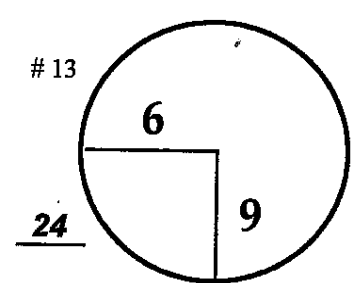

PGA TOUR HOLE PLACEMENT CHART