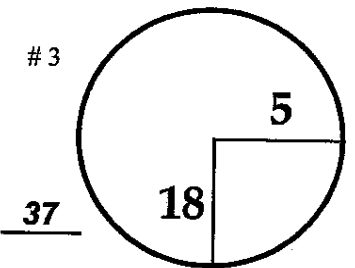

ROUND DAY DATE

1st - 3rd Thu - Sat February 7 - 9, 2013

Spyglass Hill

COURSE

PGA TOUR HOLE PLACEMENT CHART

ROUND

DAY

DATE

COURSE

1st - 3rd

Thu - Sat

February 7 - 9, 2013

MPGC - Shores Course

PGA TOUR HOLE PLACEMENT CHART