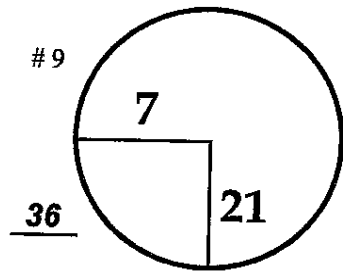

ROUND

DAY

DATE

1, 2, 3

Thu-Sat

February 7-9, 2013

Pebble Beach GC  
COURSE

PGA TOUR HOLE PLACEMENT CHART

ROUND DAY DATE

1st - 3rd Thu - Sat February 7 - 9, 2013

Spyglass Hill

COURSE

PGA TOUR HOLE PLACEMENT CHART

ROUND

DAY

DATE