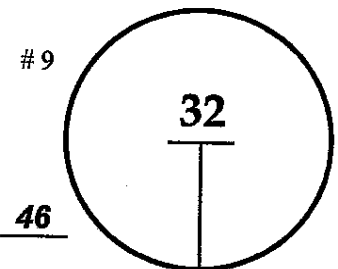

COURSE

1st - 3rd

Thu - Sat

February 7 - 9, 2013

MPGC - Shores Course

PGA TOUR HOLE PLACEMENT CHART