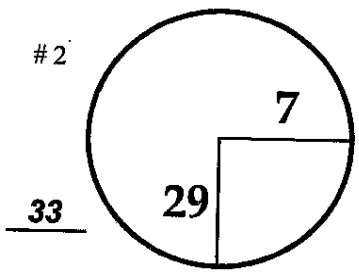

ROUND

DAY

DATE

1, 2, 3

Thu-Sat

February 7-9, 2013

Pebble Beach GC  
COURSE

PGA TOUR HOLE PLACEMENT CHART

ROUND DAY DATE

1st - 3rd Thu - Sat February 7 - 9, 2013

Spyglass Hill

COURSE

PGA TOUR HOLE PLACEMENT CHART

ROUND

DAY

DATE