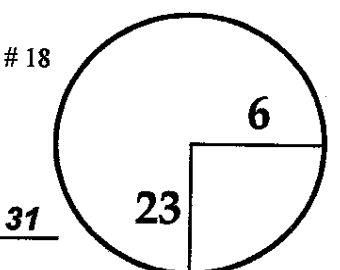

COURSE

1st - 3rd

Thu - Sat

February 7 - 9, 2013

MPGC - Shores Course

PGA TOUR HOLE PLACEMENT CHART