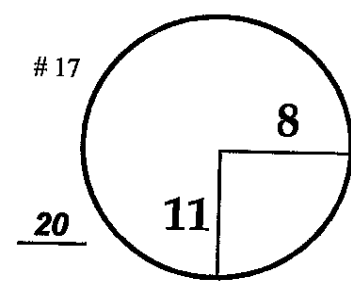

ROUND

DAY

DATE

1, 2, 3

Thu-Sat

February 7-9, 2013

Pebble Beach GC  
COURSE

PGA TOUR HOLE PLACEMENT CHART

ROUND DAY DATE

1st - 3rd Thu - Sat February 7 - 9, 2013

Spyglass Hill

COURSE

PGA TOUR HOLE PLACEMENT CHART

ROUND

DAY

DATE

COURSE

1st - 3rd

Thu - Sat

February 7 - 9, 2013

MPGC - Shores Course

PGA TOUR HOLE PLACEMENT CHART