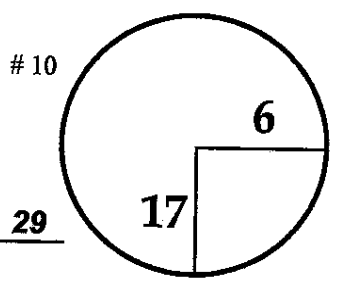

ROUND

DAY

DATE

1, 2, 3

Thu-Sat

February 7-9, 2013

Pebble Beach GC  
COURSE

PGA TOUR HOLE PLACEMENT CHART

ROUND DAY DATE

1st - 3rd Thu - Sat February 7 - 9, 2013

Spyglass Hill

COURSE

PGA TOUR HOLE PLACEMENT CHART

ROUND

DAY

DATE