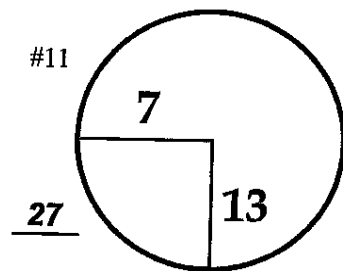

ROUND

DAY

DATE

1, 2, 3

Thu-Sat

February 7-9, 2013

Pebble Beach GC  
COURSE

PGA TOUR HOLE PLACEMENT CHART

ROUND DAY DATE

1st - 3rd Thu - Sat February 7 - 9, 2013

Spyglass Hill

COURSE

PGA TOUR HOLE PLACEMENT CHART

ROUND

DAY

DATE