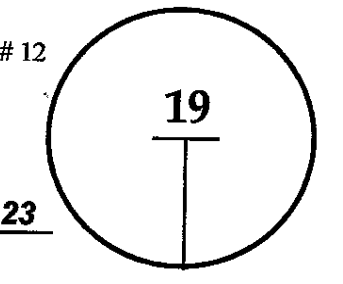

ROUND

DAY

DATE

1, 2, 3

Thu-Sat

February 7-9, 2013

Pebble Beach GC  
COURSE

PGA TOUR HOLE PLACEMENT CHART

ROUND DAY DATE

1st - 3rd Thu - Sat February 7 - 9, 2013

Spyglass Hill

COURSE

PGA TOUR HOLE PLACEMENT CHART

ROUND

DAY

DATE