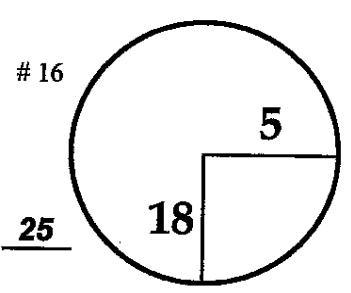

ROUND

DAY

DATE

1, 2, 3

Thu-Sat

February 7-9, 2013

Pebble Beach GC  
COURSE

PGA TOUR HOLE PLACEMENT CHART

ROUND DAY DATE

1st - 3rd Thu - Sat February 7 - 9, 2013

Spyglass Hill

COURSE

PGA TOUR HOLE PLACEMENT CHART

ROUND

DAY

DATE