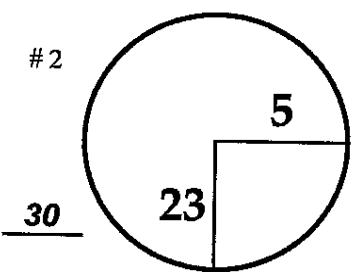

ROUND

DAY

DATE

1, 2, 3

Thu-Sat

February 7-9, 2013

Pebble Beach GC  
COURSE

PGA TOUR HOLE PLACEMENT CHART

ROUND DAY DATE

1st - 3rd Thu - Sat February 7 - 9, 2013

Spyglass Hill

COURSE

PGA TOUR HOLE PLACEMENT CHART

ROUND

DAY

DATE