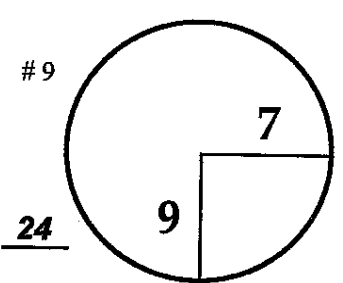

ROUND

DAY

DATE

1, 2, 3

Thu-Sat

February 7-9, 2013

Pebble Beach GC  
COURSE

PGA TOUR HOLE PLACEMENT CHART

ROUND DAY DATE

1st - 3rd Thu - Sat February 7 - 9, 2013

Spyglass Hill

COURSE

PGA TOUR HOLE PLACEMENT CHART

ROUND

DAY

DATE