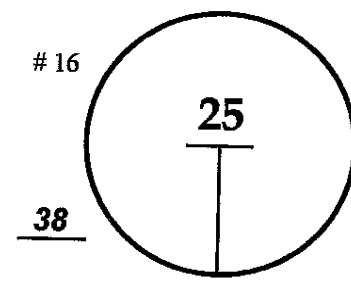

ROUND

DAY

DATE

1, 2, 3

Thu-Sat

February 7-9, 2013

Pebble Beach GC  
COURSE

PGA TOUR HOLE PLACEMENT CHART

ROUND DAY DATE

1st - 3rd Thu - Sat February 7 - 9, 2013

Spyglass Hill

COURSE

PGA TOUR HOLE PLACEMENT CHART

ROUND

DAY

DATE

COURSE

1st - 3rd

Thu - Sat

February 7 - 9, 2013

MPGC - Shores Course

PGA TOUR HOLE PLACEMENT CHART