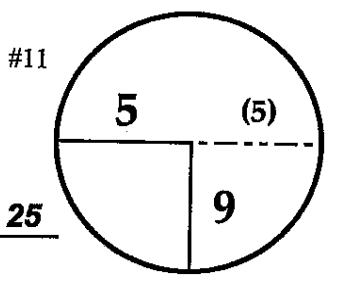

ROUND

DAY

DATE

1, 2, 3

Thu-Sat

February 7-9, 2013

Pebble Beach GC  
COURSE

PGA TOUR HOLE PLACEMENT CHART

ROUND DAY DATE

1st - 3rd Thu - Sat February 7 - 9, 2013

Spyglass Hill

COURSE

PGA TOUR HOLE PLACEMENT CHART

ROUND

DAY

DATE