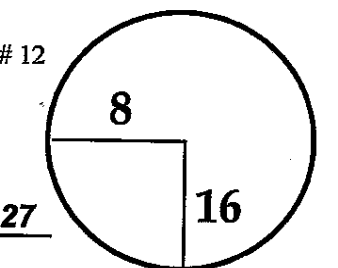

ROUND DAY DATE

1st - 3rd Thu - Sat February 7 - 9, 2013

Spyglass Hill

COURSE

PGA TOUR HOLE PLACEMENT CHART

ROUND

DAY

DATE

COURSE

1st - 3rd

Thu - Sat

February 7 - 9, 2013

MPGC - Shores Course

PGA TOUR HOLE PLACEMENT CHART