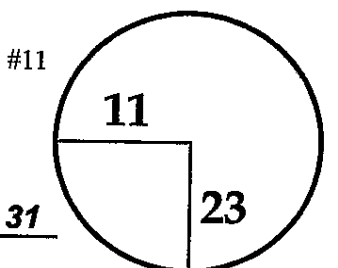

COURSE

1st - 3rd

Thu - Sat

February 7 - 9, 2013

MPGC - Shores Course

PGA TOUR HOLE PLACEMENT CHART