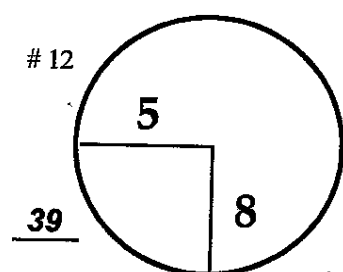

ROUND

DAY

DATE

1, 2, 3

Thu-Sat

February 7-9, 2013

Pebble Beach GC  
COURSE

PGA TOUR HOLE PLACEMENT CHART

ROUND DAY DATE

1st - 3rd Thu - Sat February 7 - 9, 2013

Spyglass Hill

COURSE

PGA TOUR HOLE PLACEMENT CHART

ROUND

DAY

DATE