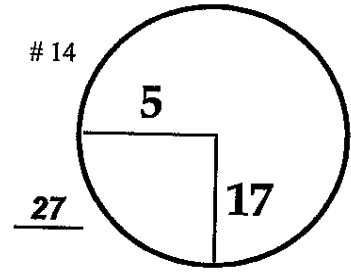

ROUND

DAY

DATE

1, 2, 3

Thu-Sat

February 7-9, 2013

Pebble Beach GC  
COURSE

PGA TOUR HOLE PLACEMENT CHART

ROUND DAY DATE

1st - 3rd Thu - Sat February 7 - 9, 2013

Spyglass Hill

COURSE

PGA TOUR HOLE PLACEMENT CHART

ROUND

DAY

DATE