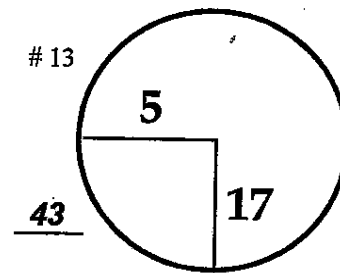

ROUND DAY DATE

1st - 3rd Thu - Sat February 7 - 9, 2013

Spyglass Hill

COURSE

PGA TOUR HOLE PLACEMENT CHART

ROUND

DAY

DATE

COURSE

1st - 3rd

Thu - Sat

February 7 - 9, 2013

MPGC - Shores Course

PGA TOUR HOLE PLACEMENT CHART