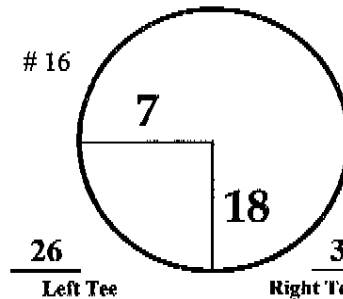

3rd

Saturday

January 26, 2013

Torrey Pines South Course

ROUND

DAY

DATE

TOURNAMENT

COURSE

PGA TOUR HOLE PLACEMENT CHART