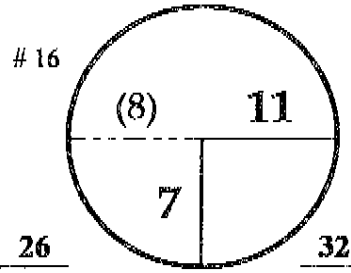

ROUND

DAY

DATE

TOURNAMENT

COURSE

4th

Sunday

January 27, 2013

Torrey Pines
South Course

PGA TOUR HOLE PLACEMENT CHART