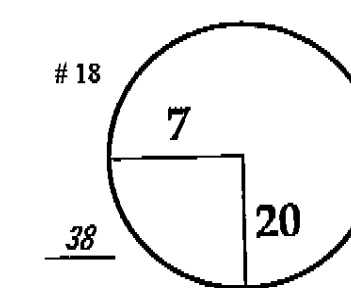

ROUND DAY DATE TOURNAMENT COURSE

2 Thursday February 21, 2013

2013 Accenture Match Play Championship The Golf Club at Dove Mountain

Left Tee

PGA TOUR HOLE PLACEMENT CHART