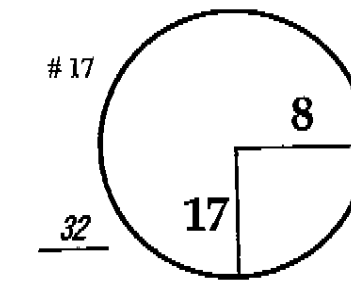

ROUND DAY DATE TOURNAMENT COURSE

2 Thursday February 21, 2013

2013 Accenture Match Play Championship The Golf Club at Dove Mountain

Left Tee

PGA TOUR HOLE PLACEMENT CHART