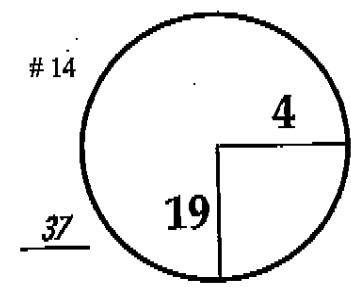

ROUND DAY DATE TOURNAMENT COURSE

2 Thursday February 21, 2013

2013 Accenture Match Play Championship The Golf Club at Dove Mountain

Left Tee

PGA TOUR HOLE PLACEMENT CHART