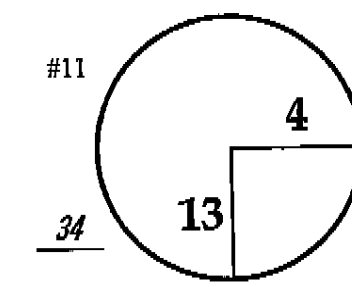

ROUND DAY DATE TOURNAMENT COURSE

2 Thursday February 21, 2013

2013 Accenture Match Play Championship The Golf Club at Dove Mountain

Left Tee

PGA TOUR HOLE PLACEMENT CHART