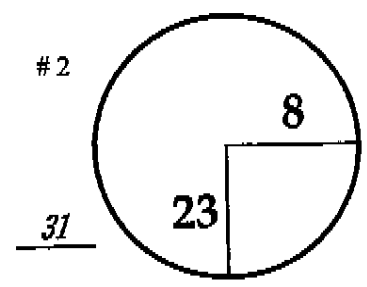

ROUND DAY DATE TOURNAMENT COURSE

2 Thursday February 21, 2013

2013 Accenture Match Play Championship The Golf Club at Dove Mountain

Left Tee

PGA TOUR HOLE PLACEMENT CHART