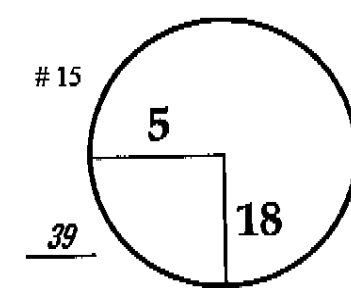

ROUND DAY DATE TOURNAMENT COURSE

2 Thursday February 21, 2013

2013 Accenture Match Play Championship The Golf Club at Dove Mountain

Left Tee

PGA TOUR HOLE PLACEMENT CHART