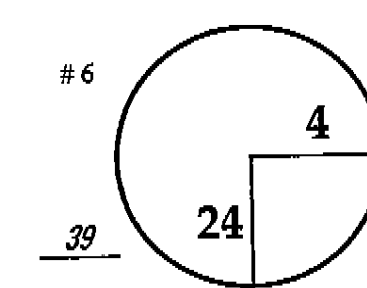

ROUND DAY DATE TOURNAMENT COURSE

2 Thursday February 21, 2013

2013 Accenture Match Play Championship The Golf Club at Dove Mountain

Left Tee

PGA TOUR HOLE PLACEMENT CHART