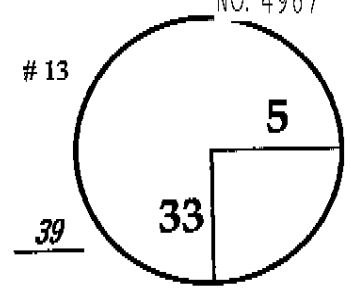

ROUND DAY DATE TOURNAMENT COURSE

2 Thursday February 21, 2013

2013 Accenture Match Play Championship The Golf Club at Dove Mountain

Left Tee

PGA TOUR HOLE PLACEMENT CHART