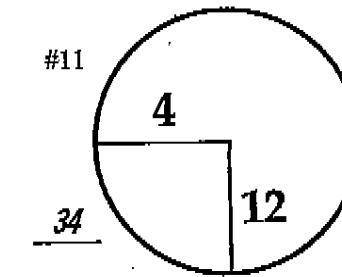

2013 Accenture Match Play
Championship

The Golf Club at Dove
Mountain

Right Tee

PGA TOUR HOLE PLACEMENT CHART