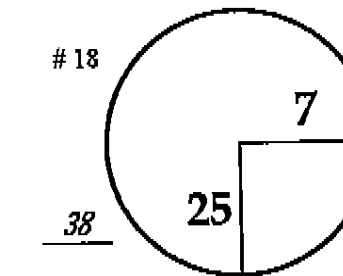

ROUND

DAY

DATE

TOURNAMENT

COURSE

4

Saturday

February 23, 2013

2013 Accenture Match Play
Championship

The Golf Club at Dove
Mountain

Right Tee

PGA TOUR HOLE PLACEMENT CHART