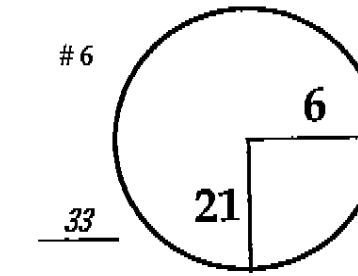

ROUND

DAY

DATE

TOURNAMENT

COURSE

4

Saturday

February 23, 2013

2013 Accenture Match Play
Championship

The Golf Club at Dove
Mountain

Right Tee

PGA TOUR HOLE PLACEMENT CHART