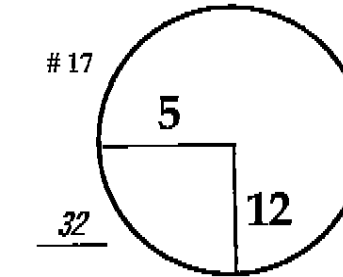

ROUND

DAY

DATE

TOURNAMENT

COURSE

4

Saturday

February 23, 2013

2013 Accenture Match Play
Championship

The Golf Club at Dove
Mountain

Right Tee

PGA TOUR HOLE PLACEMENT CHART