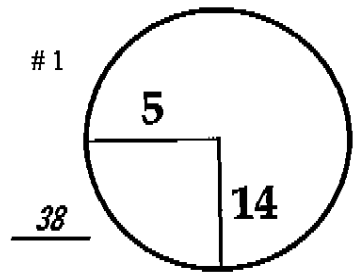

ROUND

DAY

DATE

TOURNAMENT

COURSE

4

Saturday

February 23, 2013

2013 Accenture Match Play
Championship

The Golf Club at Dove
Mountain

Right Tee

PGA TOUR HOLE PLACEMENT CHART