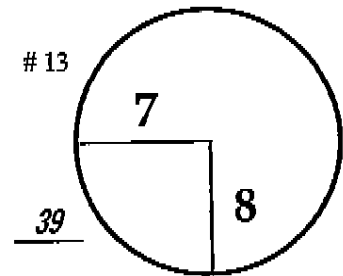

ROUND

DAY

DATE

TOURNAMENT

COURSE

4

Saturday

February 23, 2013

2013 Accenture Match Play
Championship

The Golf Club at Dove
Mountain

Right Tee

PGA TOUR HOLE PLACEMENT CHART