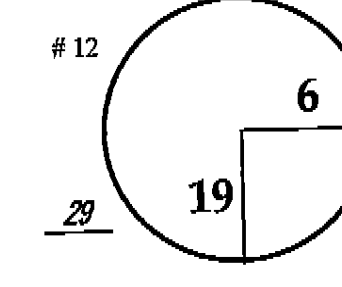

5 Sunday February 24, 2013 2013 Accenture Match Play Championship The Golf Club at Dove Mountain

ROUND DAY DATE TOURNAMENT COURSE

Left Tee

PGA TOUR HOLE PLACEMENT CHART