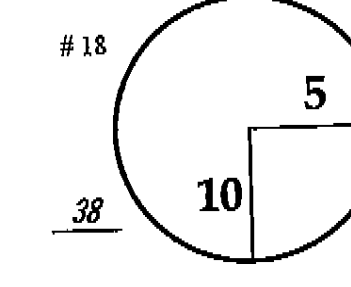

5 Sunday February 24, 2013 2013 Accenture Match Play Championship The Golf Club at Dove Mountain

ROUND DAY DATE TOURNAMENT COURSE

Left Tee

PGA TOUR HOLE PLACEMENT CHART