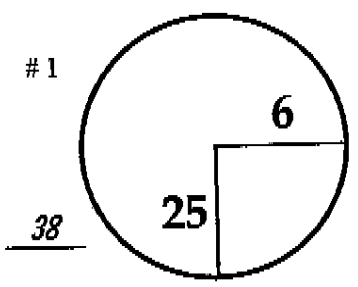

5 Sunday February 24, 2013 2013 Accenture Match Play Championship The Golf Club at Dove Mountain

ROUND DAY DATE TOURNAMENT COURSE

Left Tee

PGA TOUR HOLE PLACEMENT CHART