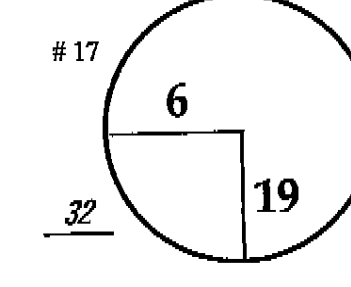

5 Sunday February 24, 2013 2013 Accenture Match Play Championship The Golf Club at Dove Mountain

ROUND DAY DATE TOURNAMENT COURSE

Left Tee

PGA TOUR HOLE PLACEMENT CHART