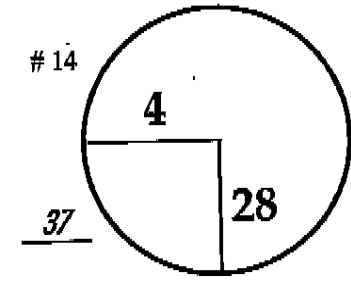

5 Sunday February 24, 2013 2013 Accenture Match Play Championship The Golf Club at Dove Mountain

ROUND DAY DATE TOURNAMENT COURSE

Left Tee

PGA TOUR HOLE PLACEMENT CHART