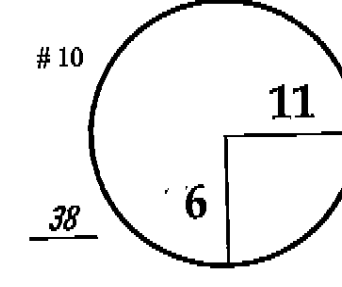

5 Sunday February 24, 2013 2013 Accenture Match Play Championship The Golf Club at Dove Mountain

ROUND DAY DATE TOURNAMENT COURSE

Left Tee

PGA TOUR HOLE PLACEMENT CHART