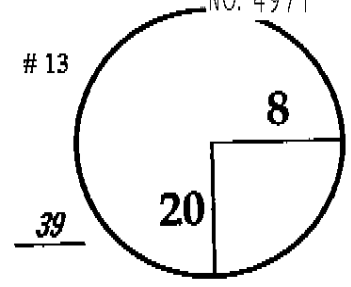

5 Sunday February 24, 2013 2013 Accenture Match Play Championship The Golf Club at Dove Mountain

ROUND DAY DATE TOURNAMENT COURSE

Left Tee

PGA TOUR HOLE PLACEMENT CHART