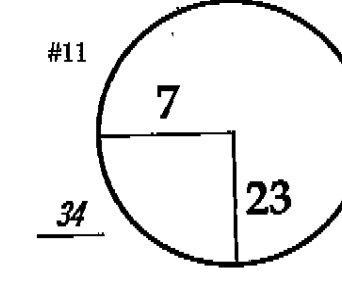

5 Sunday February 24, 2013 2013 Accenture Match Play Championship The Golf Club at Dove Mountain

ROUND DAY DATE TOURNAMENT COURSE

Left Tee

PGA TOUR HOLE PLACEMENT CHART