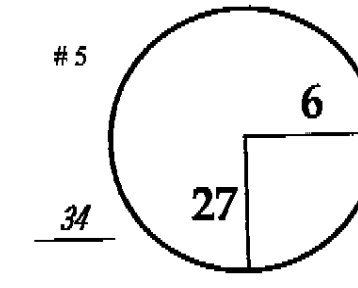

5 Sunday February 24, 2013 2013 Accenture Match Play Championship The Golf Club at Dove Mountain

ROUND DAY DATE TOURNAMENT COURSE

Left Tee

PGA TOUR HOLE PLACEMENT CHART