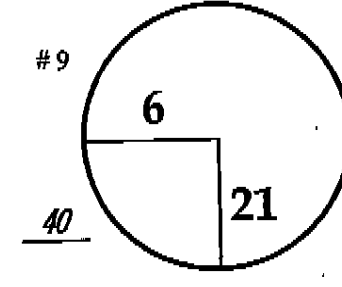

5 Sunday February 24, 2013 2013 Accenture Match Play Championship The Golf Club at Dove Mountain

ROUND DAY DATE TOURNAMENT COURSE

Left Tee

PGA TOUR HOLE PLACEMENT CHART