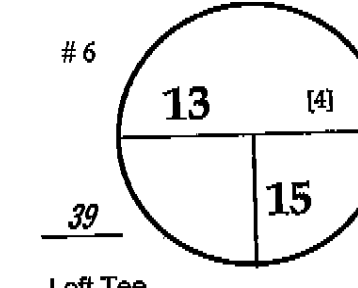

5 Sunday February 24, 2013 2013 Accenture Match Play Championship The Golf Club at Dove Mountain

ROUND DAY DATE TOURNAMENT COURSE

Left Tee

PGA TOUR HOLE PLACEMENT CHART