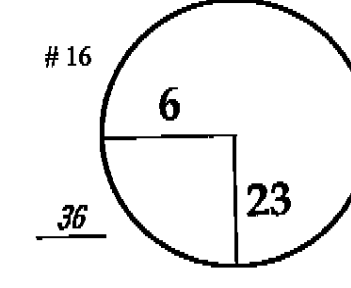

5 Sunday February 24, 2013 2013 Accenture Match Play Championship The Golf Club at Dove Mountain

ROUND DAY DATE TOURNAMENT COURSE

Left Tee

PGA TOUR HOLE PLACEMENT CHART