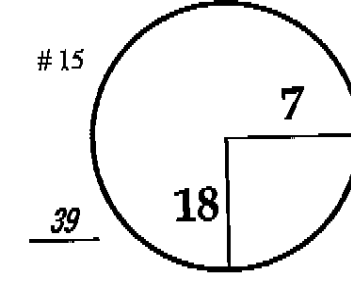

5 Sunday February 24, 2013 2013 Accenture Match Play Championship The Golf Club at Dove Mountain

ROUND DAY DATE TOURNAMENT COURSE

Left Tee

PGA TOUR HOLE PLACEMENT CHART