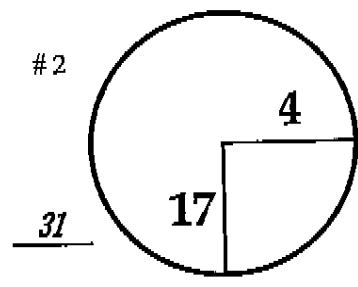

5 Sunday February 24, 2013 2013 Accenture Match Play Championship The Golf Club at Dove Mountain

ROUND DAY DATE TOURNAMENT COURSE

Left Tee

PGA TOUR HOLE PLACEMENT CHART