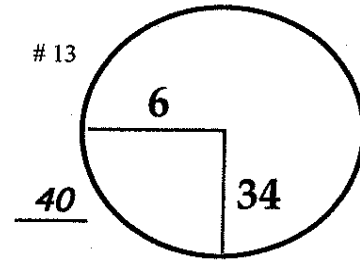

4th  
 Sunday  
 February 16, 2014

ROUND  
 DAY  
 DATE

Northern Trust  
 Open

Riviera Country Club  
 COURSE

PGA TOUR HOLE PLACEMENT CHART