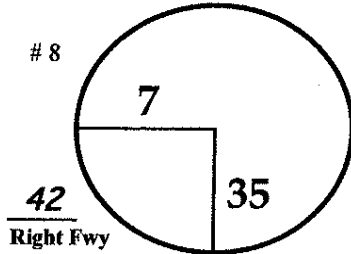

4th  
 Sunday  
 February 16, 2014

ROUND  
 DAY  
 DATE

Northern Trust  
 Open

Riviera Country Club  
 COURSE

PGA TOUR HOLE PLACEMENT CHART