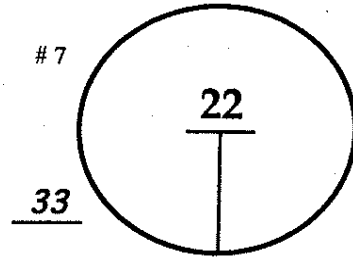

4th  
 Sunday  
 February 16, 2014

ROUND  
 DAY  
 DATE

Northern Trust  
 Open

Riviera Country Club  
 COURSE

PGA TOUR HOLE PLACEMENT CHART