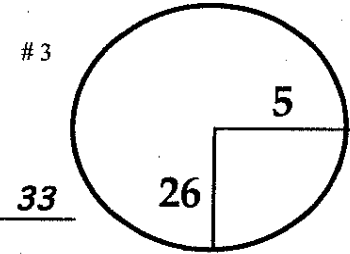

4th  
 Sunday  
 February 16, 2014

ROUND  
 DAY  
 DATE

Northern Trust  
 Open

Riviera Country Club  
 COURSE

PGA TOUR HOLE PLACEMENT CHART