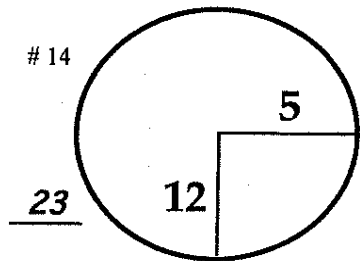

4th  
 Sunday  
 February 16, 2014

ROUND  
 DAY  
 DATE

Northern Trust  
 Open

Riviera Country Club  
 COURSE

PGA TOUR HOLE PLACEMENT CHART