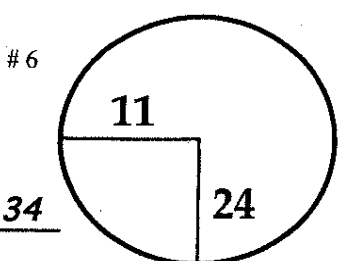

4th  
 Sunday  
 February 16, 2014

ROUND  
 DAY  
 DATE

Northern Trust  
 Open

Riviera Country Club  
 COURSE

PGA TOUR HOLE PLACEMENT CHART