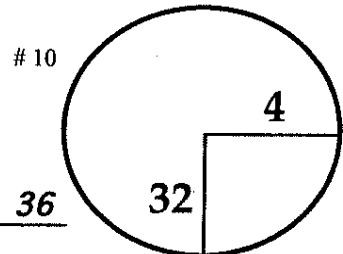

4th  
 Sunday  
 February 16, 2014

ROUND  
 DAY  
 DATE

Northern Trust  
 Open

Riviera Country Club  
 COURSE

PGA TOUR HOLE PLACEMENT CHART