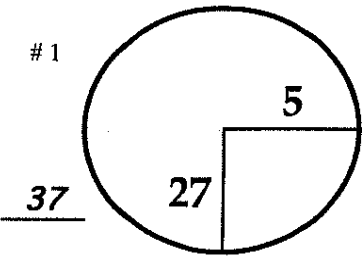

4th  
 Sunday  
 February 16, 2014

ROUND  
 DAY  
 DATE

Northern Trust  
 Open

Riviera Country Club  
 COURSE

PGA TOUR HOLE PLACEMENT CHART