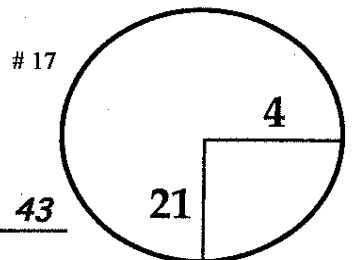

4th  
 Sunday  
 February 16, 2014

ROUND  
 DAY  
 DATE

Northern Trust  
 Open

Riviera Country Club  
 COURSE

PGA TOUR HOLE PLACEMENT CHART