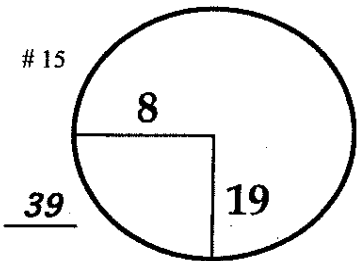

4th  
 Sunday  
 February 16, 2014

ROUND  
 DAY  
 DATE

Northern Trust  
 Open

Riviera Country Club  
 COURSE

PGA TOUR HOLE PLACEMENT CHART