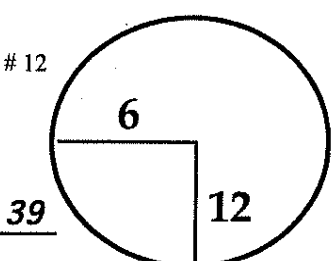

4th  
 Sunday  
 February 16, 2014

ROUND  
 DAY  
 DATE

Northern Trust  
 Open

Riviera Country Club  
 COURSE

PGA TOUR HOLE PLACEMENT CHART