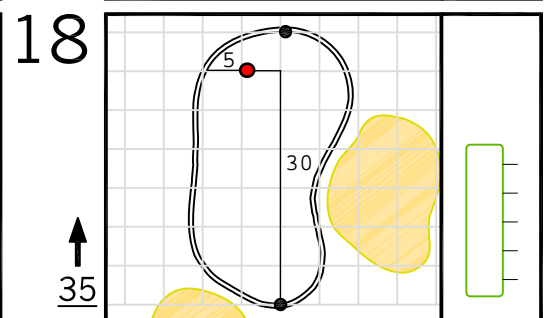

Round 1 Hole Locations

Thursday, 04/10/14

Green diagram grids represent 5 square yards. / Black dots represent green front and back. / Each tee tick mark represents 5 yards.