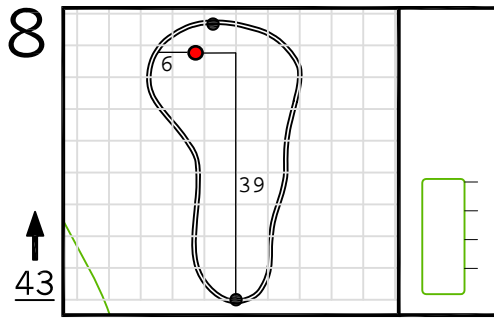

Round 1 Hole Locations

Thursday, 04/10/14

Green diagram grids represent 5 square yards. / Black dots represent green front and back. / Each tee tick mark represents 5 yards.