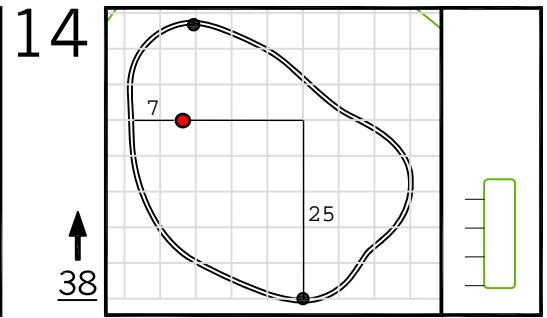

Round 1 Hole Locations

Thursday, 04/10/14

Green diagram grids represent 5 square yards. / Black dots represent green front and back. / Each tee tick mark represents 5 yards.