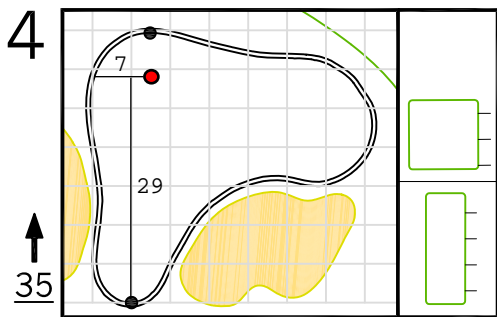

Round 1 Hole Locations

Thursday, 04/10/14

Green diagram grids represent 5 square yards. / Black dots represent green front and back. / Each tee tick mark represents 5 yards.