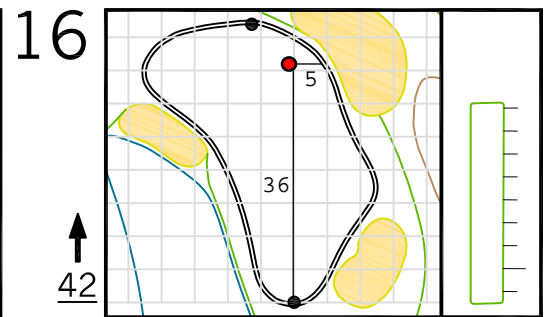

Round 1 Hole Locations

Thursday, 04/10/14

Green diagram grids represent 5 square yards. / Black dots represent green front and back. / Each tee tick mark represents 5 yards.