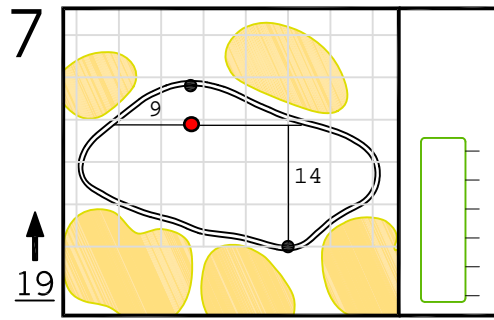

Round 1 Hole Locations

Thursday, 04/10/14

Green diagram grids represent 5 square yards. / Black dots represent green front and back. / Each tee tick mark represents 5 yards.