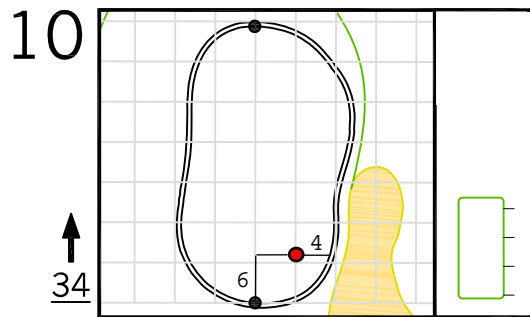

Round 1 Hole Locations

Thursday, 04/10/14

Green diagram grids represent 5 square yards. / Black dots represent green front and back. / Each tee tick mark represents 5 yards.