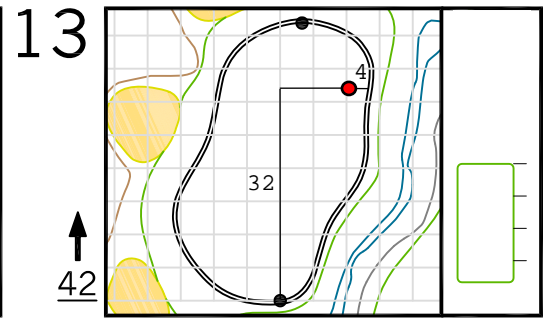

Round 1 Hole Locations

Thursday, 04/10/14

Green diagram grids represent 5 square yards. / Black dots represent green front and back. / Each tee tick mark represents 5 yards.