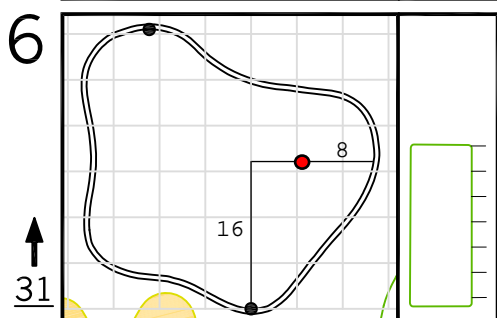

Round 1 Hole Locations

Thursday, 04/10/14

Green diagram grids represent 5 square yards. / Black dots represent green front and back. / Each tee tick mark represents 5 yards.