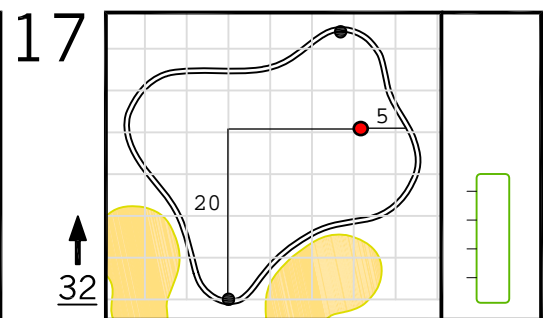

Round 1 Hole Locations

Thursday, 04/10/14

Green diagram grids represent 5 square yards. / Black dots represent green front and back. / Each tee tick mark represents 5 yards.