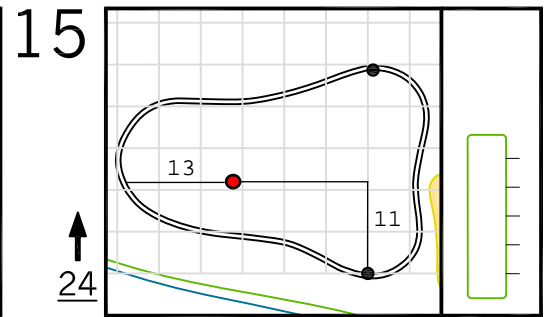

Round 1 Hole Locations

Thursday, 04/10/14

Green diagram grids represent 5 square yards. / Black dots represent green front and back. / Each tee tick mark represents 5 yards.