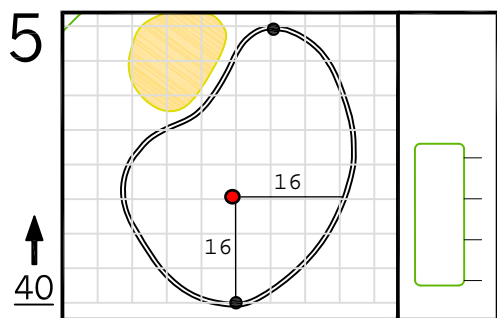

Round 1 Hole Locations

Thursday, 04/10/14

Green diagram grids represent 5 square yards. / Black dots represent green front and back. / Each tee tick mark represents 5 yards.