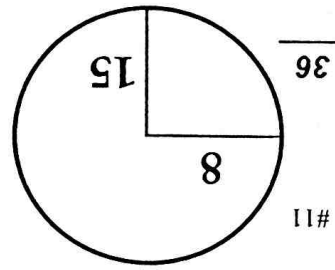

4th

Sunday

November 17, 2013

El Camaleon Golf Club

ROUND

DAY

DATE

TOURNAMENT

COURSE

PGA TOUR HOLE PLACEMENT CHART