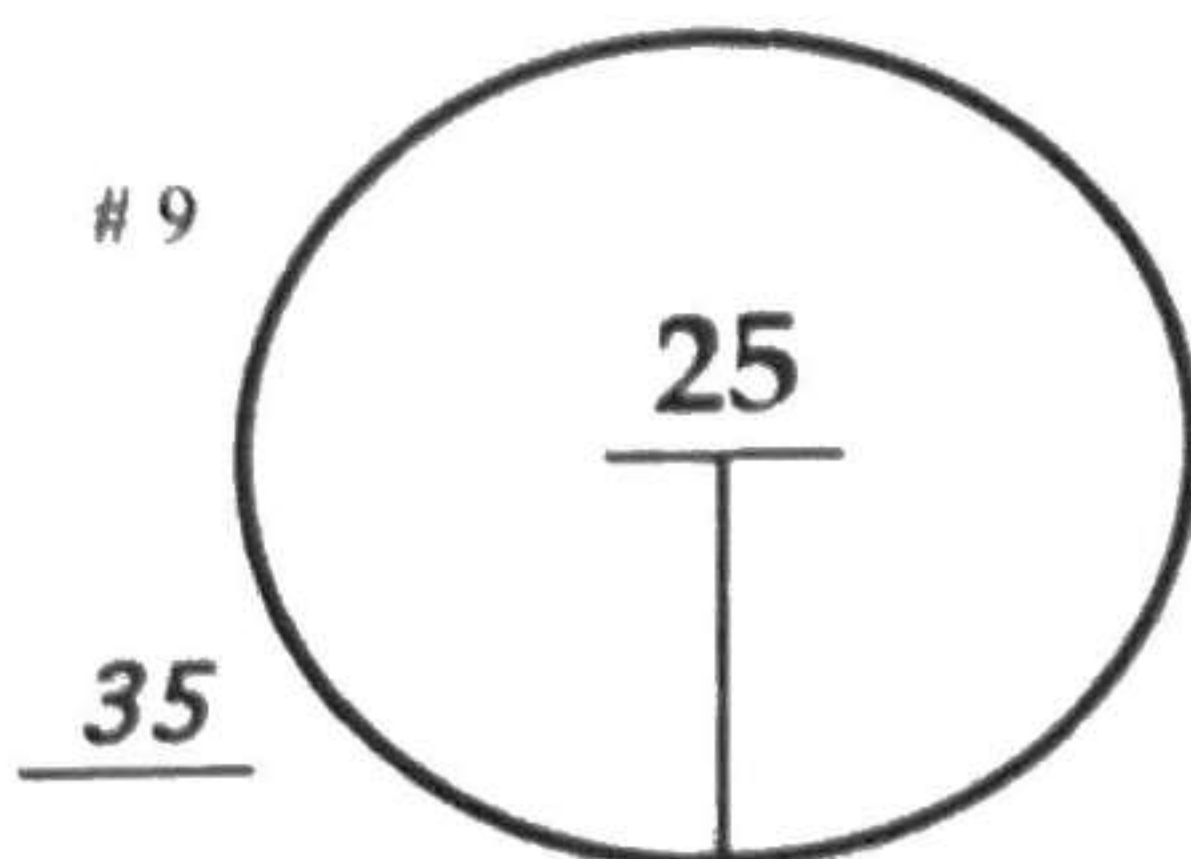

4th

Sunday

August 24, 2014

THE BARCLAYS

Ridgewood Country Club

ROUND

DAY

DATE

COURSE

PGA TOUR HOLE PLACEMENT CHART