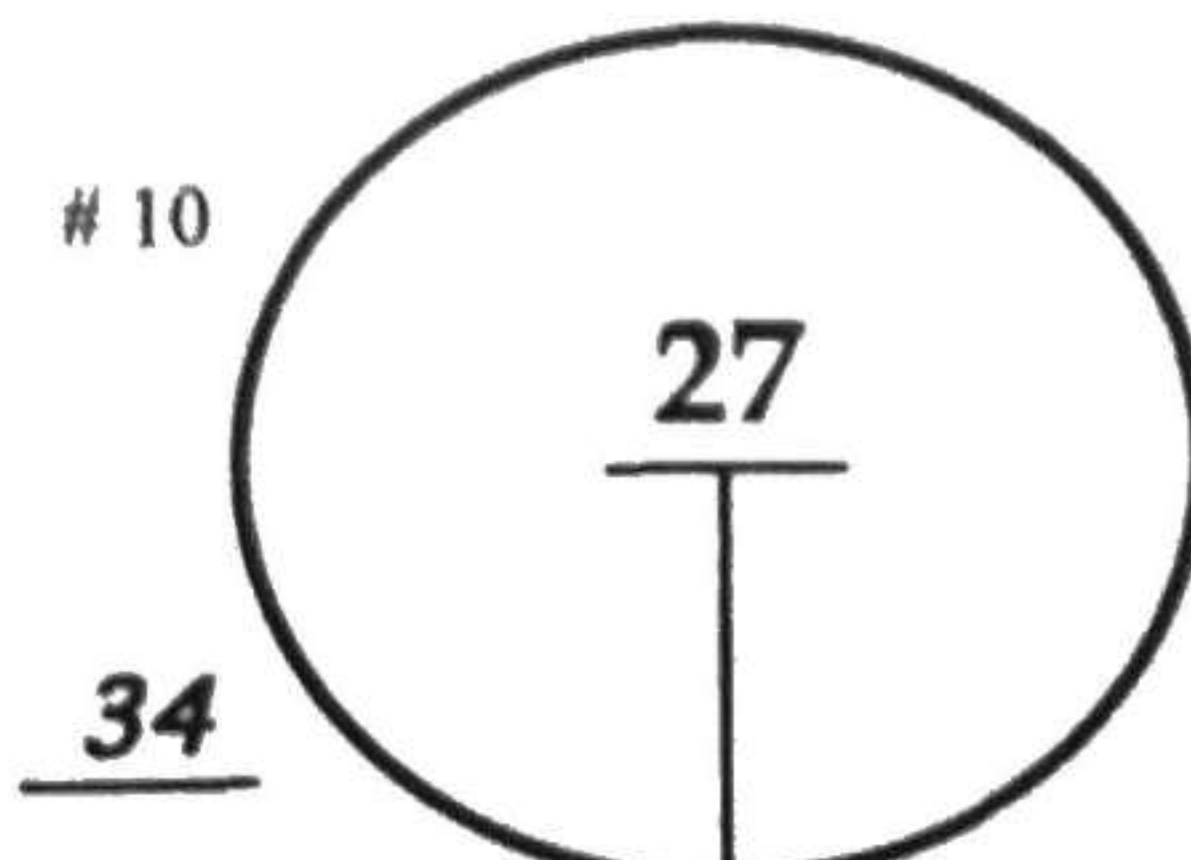

4th

Sunday

August 24, 2014

THE BARCLAYS

Ridgewood Country Club

ROUND

DAY

DATE

COURSE

PGA TOUR HOLE PLACEMENT CHART