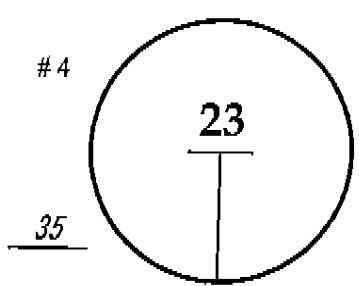

ROUND

DAY

DATE

WELLS FARGO CHAMPIONSHIP

COURSE

3rd Saturday

May 3, 2014

Quail Hollow Club

PGA TOUR HOLE PLACEMENT CHART