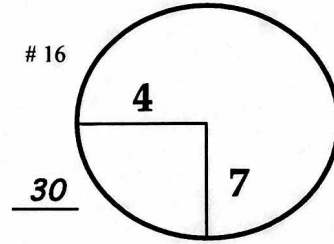

4th

Sunday

November 2, 2014

ROUND

DAY

DATE

COURSE

Kuala Lumpur Golf & Country Club

PGA TOUR HOLE PLACEMENT CHART