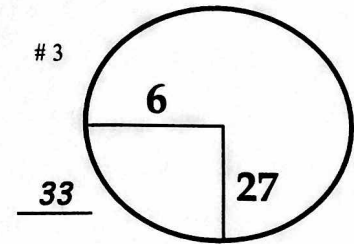

4th

Sunday

November 2, 2014

ROUND

DAY

DATE

COURSE

Kuala Lumpur Golf & Country Club

PGA TOUR HOLE PLACEMENT CHART