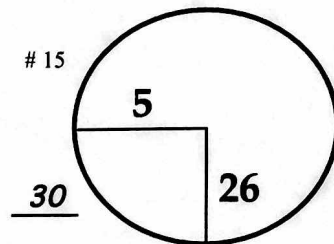

4th

Sunday

November 2, 2014

ROUND

DAY

DATE

COURSE

Kuala Lumpur Golf & Country Club

PGA TOUR HOLE PLACEMENT CHART