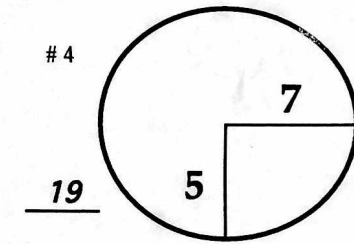

4th

Sunday

November 2, 2014

ROUND

DAY

DATE

COURSE

Kuala Lumpur Golf & Country Club

PGA TOUR HOLE PLACEMENT CHART