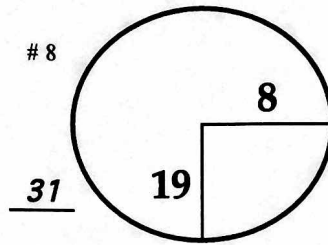

4th

Sunday

November 2, 2014

ROUND

DAY

DATE

COURSE

Kuala Lumpur Golf & Country Club

PGA TOUR HOLE PLACEMENT CHART