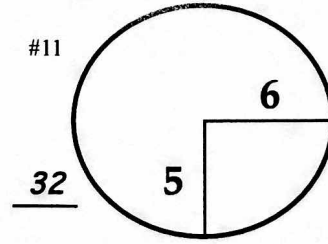

4th

Sunday

November 2, 2014

ROUND

DAY

DATE

COURSE

Kuala Lumpur Golf & Country Club

PGA TOUR HOLE PLACEMENT CHART