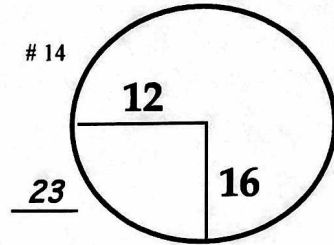

4th

Sunday

November 2, 2014

ROUND

DAY

DATE

COURSE

Kuala Lumpur Golf & Country Club

PGA TOUR HOLE PLACEMENT CHART