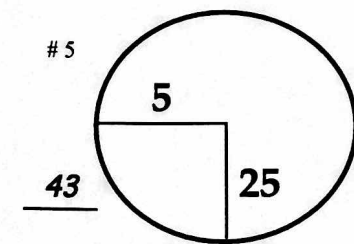

4th

Sunday

November 2, 2014

ROUND

DAY

DATE

COURSE

Kuala Lumpur Golf & Country Club

PGA TOUR HOLE PLACEMENT CHART