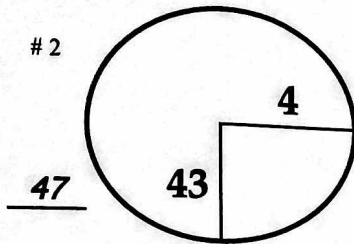

4th

Sunday

November 2, 2014

ROUND

DAY

DATE

COURSE

Kuala Lumpur Golf & Country Club

PGA TOUR HOLE PLACEMENT CHART