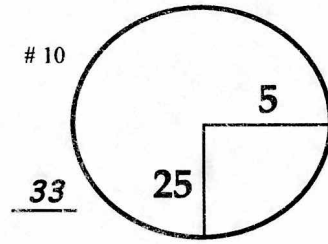

4th

Sunday

November 2, 2014

ROUND

DAY

DATE

COURSE

Kuala Lumpur Golf & Country Club

PGA TOUR HOLE PLACEMENT CHART