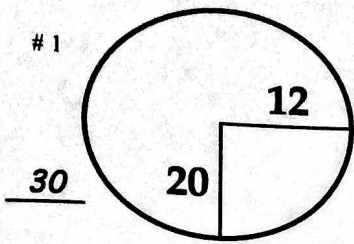

4th

Sunday

November 2, 2014

ROUND

DAY

DATE

COURSE

Kuala Lumpur Golf & Country Club

PGA TOUR HOLE PLACEMENT CHART