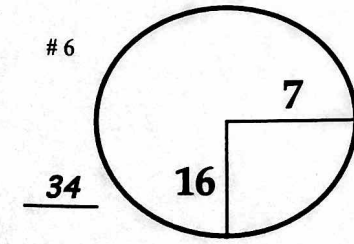

4th

Sunday

November 2, 2014

ROUND

DAY

DATE

COURSE

Kuala Lumpur Golf & Country Club

PGA TOUR HOLE PLACEMENT CHART