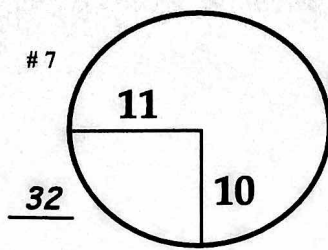

4th

Sunday

November 2, 2014

ROUND

DAY

DATE

COURSE

Kuala Lumpur Golf & Country Club

PGA TOUR HOLE PLACEMENT CHART