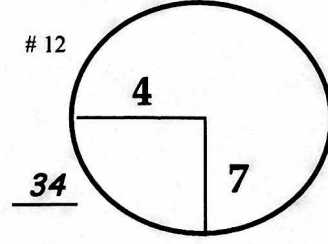

4th

Sunday

November 2, 2014

ROUND

DAY

DATE

COURSE

Kuala Lumpur Golf & Country Club

PGA TOUR HOLE PLACEMENT CHART