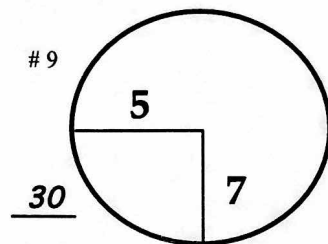

4th

Sunday

November 2, 2014

ROUND

DAY

DATE

COURSE

Kuala Lumpur Golf & Country Club

PGA TOUR HOLE PLACEMENT CHART