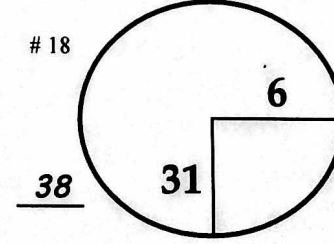

4th

Sunday

November 2, 2014

ROUND

DAY

DATE

COURSE

Kuala Lumpur Golf & Country Club

PGA TOUR HOLE PLACEMENT CHART