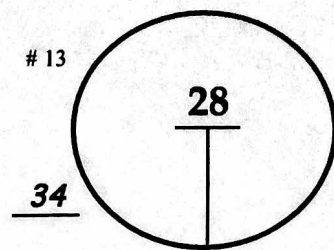

4th

Sunday

November 2, 2014

ROUND

DAY

DATE

COURSE

Kuala Lumpur Golf & Country Club

PGA TOUR HOLE PLACEMENT CHART