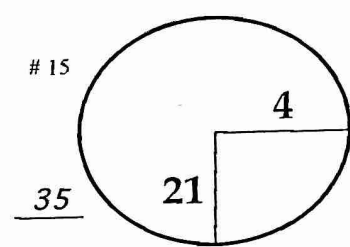

2nd Saturday September 5, 2015

ROUND DAY DATE COURSE

TPC Boston

PGA TOUR HOLE PLACEMENT CHART