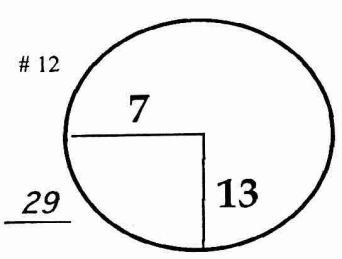

2nd Saturday September 5, 2015

ROUND DAY DATE COURSE

TPC Boston

PGA TOUR HOLE PLACEMENT CHART