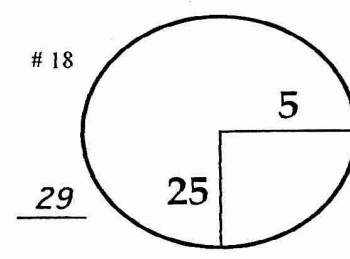

2nd Saturday September 5, 2015

ROUND DAY DATE COURSE

TPC Boston

PGA TOUR HOLE PLACEMENT CHART