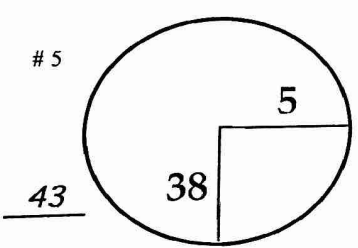

2nd Saturday September 5, 2015

ROUND DAY DATE COURSE

TPC Boston

PGA TOUR HOLE PLACEMENT CHART