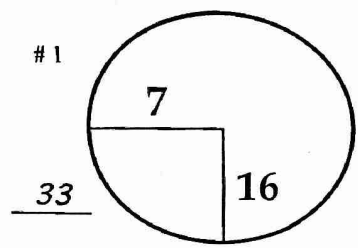

2nd Saturday September 5, 2015

ROUND DAY DATE COURSE

TPC Boston

PGA TOUR HOLE PLACEMENT CHART