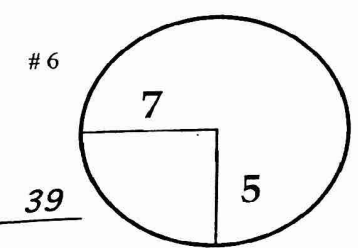

2nd Saturday September 5, 2015

ROUND DAY DATE COURSE

TPC Boston

PGA TOUR HOLE PLACEMENT CHART