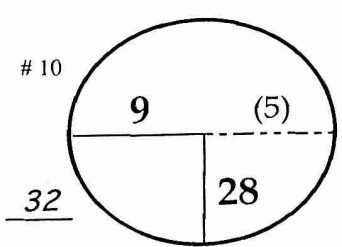

2nd Saturday September 5, 2015

ROUND DAY DATE COURSE

TPC Boston

PGA TOUR HOLE PLACEMENT CHART