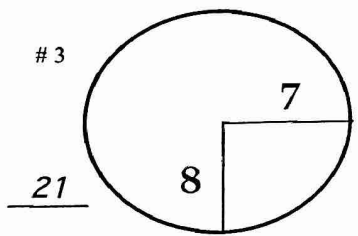

2nd Saturday September 5, 2015

ROUND DAY DATE COURSE

TPC Boston

PGA TOUR HOLE PLACEMENT CHART