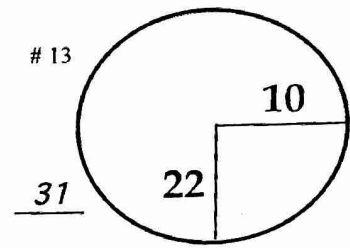

2nd Saturday September 5, 2015

ROUND DAY DATE COURSE

TPC Boston

PGA TOUR HOLE PLACEMENT CHART