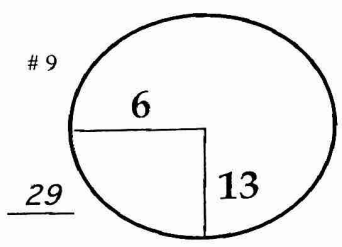

2nd Saturday September 5, 2015

ROUND DAY DATE COURSE

TPC Boston

PGA TOUR HOLE PLACEMENT CHART