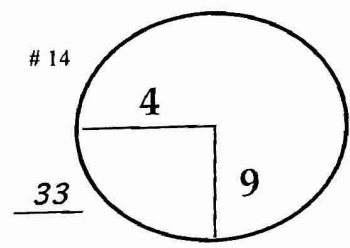

2nd Saturday September 5, 2015

ROUND DAY DATE COURSE

TPC Boston

PGA TOUR HOLE PLACEMENT CHART