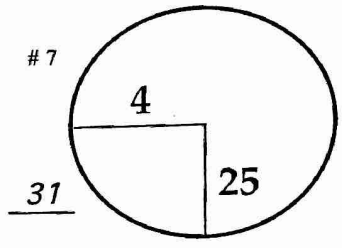

2nd Saturday September 5, 2015

ROUND DAY DATE COURSE

TPC Boston

PGA TOUR HOLE PLACEMENT CHART