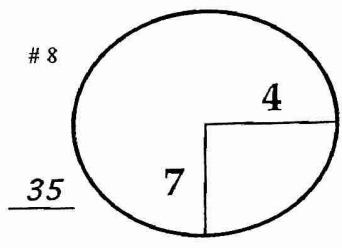

2nd Saturday September 5, 2015

ROUND DAY DATE COURSE

TPC Boston

PGA TOUR HOLE PLACEMENT CHART