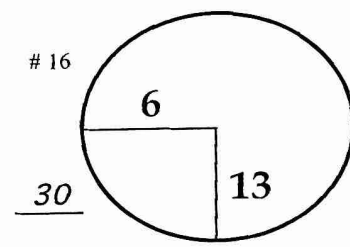

2nd Saturday September 5, 2015

ROUND DAY DATE COURSE

TPC Boston

PGA TOUR HOLE PLACEMENT CHART