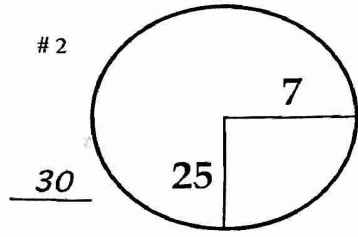

2nd Saturday September 5, 2015

ROUND DAY DATE COURSE

TPC Boston

PGA TOUR HOLE PLACEMENT CHART