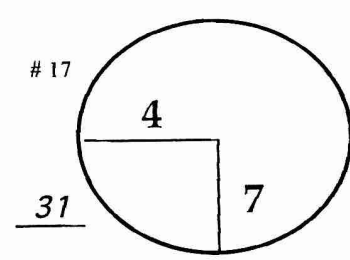

2nd Saturday September 5, 2015

ROUND DAY DATE COURSE

TPC Boston

PGA TOUR HOLE PLACEMENT CHART