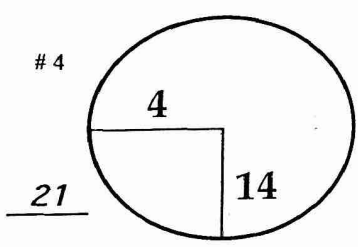

2nd Saturday September 5, 2015

ROUND DAY DATE COURSE

TPC Boston

PGA TOUR HOLE PLACEMENT CHART