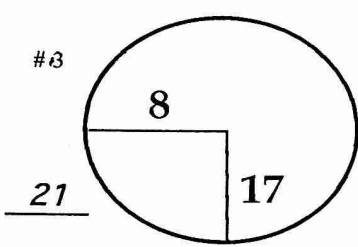

3rd

Sunday

September 6, 2015

ROUND

DAY

DATE

TPC Boston
COURSE

PGA TOUR HOLE PLACEMENT CHART