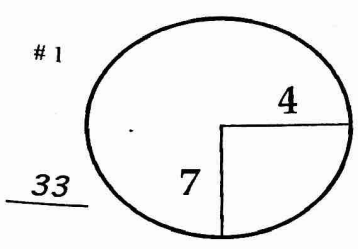

3rd

Sunday

September 6, 2015

ROUND

DAY

DATE

TPC Boston
COURSE

PGA TOUR HOLE PLACEMENT CHART