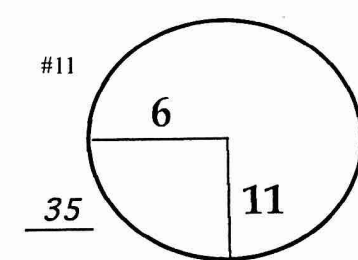

3rd

Sunday

September 6, 2015

ROUND

DAY

DATE

TPC Boston
COURSE

PGA TOUR HOLE PLACEMENT CHART