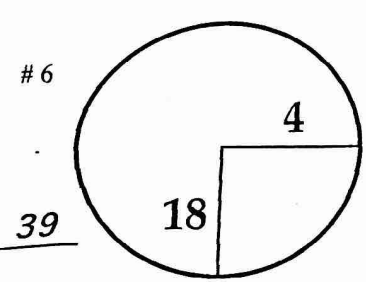

3rd

Sunday

September 6, 2015

ROUND

DAY

DATE

TPC Boston
COURSE

PGA TOUR HOLE PLACEMENT CHART