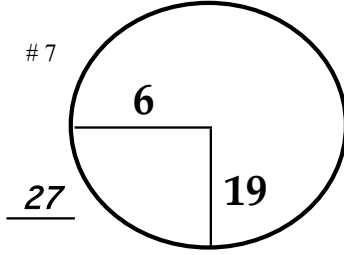

1st

Thursday

June 11, 2015

ROUND

DAY

DATE

COURSE

TPC Southwind

1

7

13

2

8

14

3

9

15

4

10

16

5

11

17

6

12

18