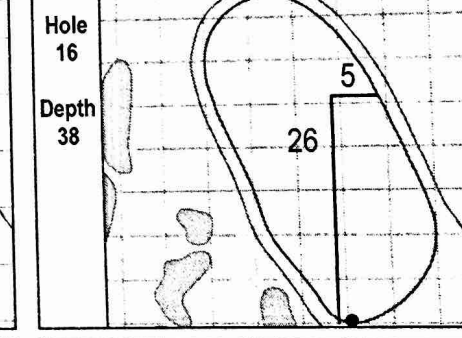

97th PGA CHAMPIONSHIP
 Whistling Straits (Straits Course) • Kohler, Wisconsin
 Friday, August 14, 2015 • Round 2

Gridlines are shown at 5 Yard Increments