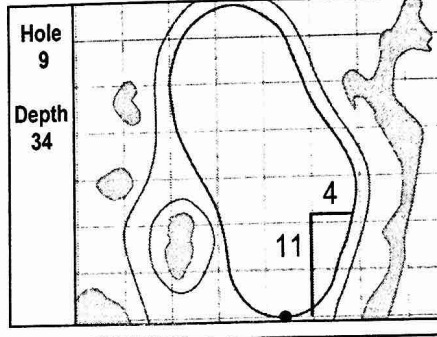

97th PGA CHAMPIONSHIP
 Whistling Straits (Straits Course) • Kohler, Wisconsin
 Friday, August 14, 2015 • Round 2

Gridlines are shown at 5 Yard Increments