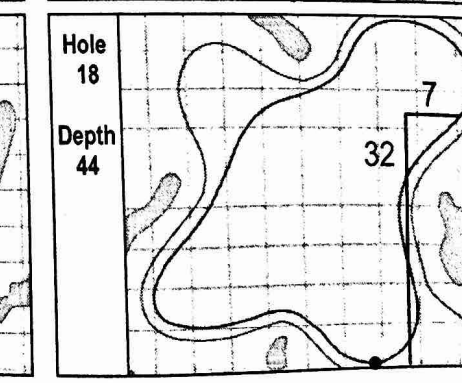

97th PGA CHAMPIONSHIP
 Whistling Straits (Straits Course) • Kohler, Wisconsin
 Friday, August 14, 2015 • Round 2

Gridlines are shown at 5 Yard Increments