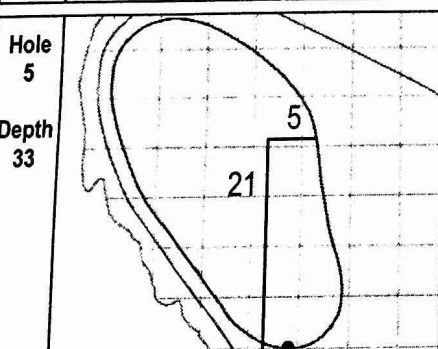

97th PGA CHAMPIONSHIP
 Whistling Straits (Straits Course) • Kohler, Wisconsin
 Friday, August 14, 2015 • Round 2

Gridlines are shown at 5 Yard Increments