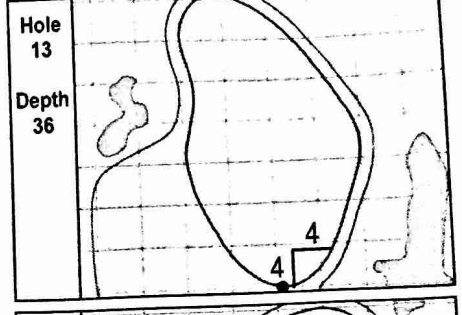

97th PGA CHAMPIONSHIP
 Whistling Straits (Straits Course) • Kohler, Wisconsin
 Friday, August 14, 2015 • Round 2

Gridlines are shown at 5 Yard Increments