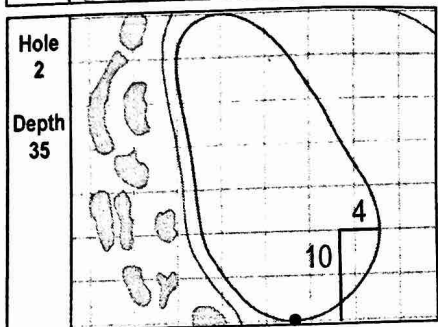

97th PGA CHAMPIONSHIP
 Whistling Straits (Straits Course) • Kohler, Wisconsin
 Friday, August 14, 2015 • Round 2

Gridlines are shown at 5 Yard Increments