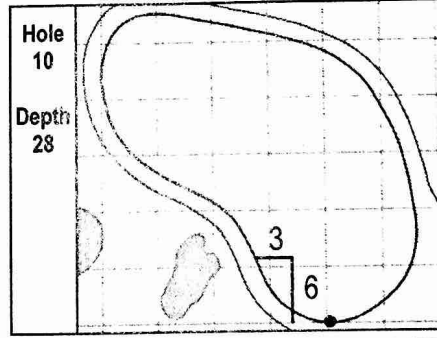

97th PGA CHAMPIONSHIP
 Whistling Straits (Straits Course) • Kohler, Wisconsin
 Friday, August 14, 2015 • Round 2

Gridlines are shown at 5 Yard Increments