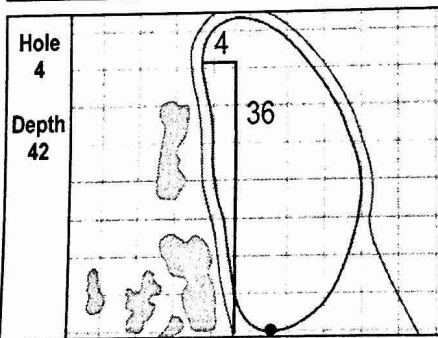

97th PGA CHAMPIONSHIP
 Whistling Straits (Straits Course) • Kohler, Wisconsin
 Friday, August 14, 2015 • Round 2

Gridlines are shown at 5 Yard Increments