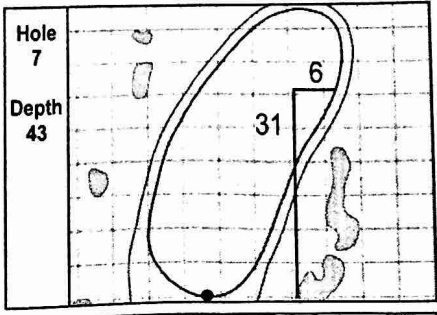

97th PGA CHAMPIONSHIP
 Whistling Straits (Straits Course) • Kohler, Wisconsin
 Friday, August 14, 2015 • Round 2

Gridlines are shown at 5 Yard Increments