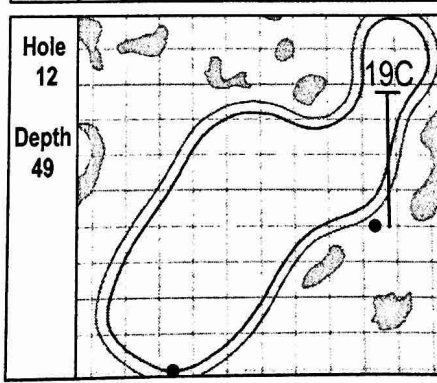

97th PGA CHAMPIONSHIP
 Whistling Straits (Straits Course) • Kohler, Wisconsin
 Friday, August 14, 2015 • Round 2

Gridlines are shown at 5 Yard Increments