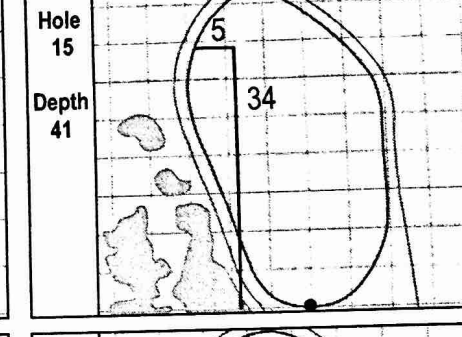

97th PGA CHAMPIONSHIP
 Whistling Straits (Straits Course) • Kohler, Wisconsin
 Friday, August 14, 2015 • Round 2

Gridlines are shown at 5 Yard Increments