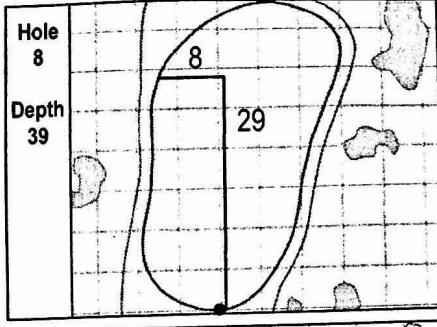

97th PGA CHAMPIONSHIP
 Whistling Straits (Straits Course) • Kohler, Wisconsin
 Friday, August 14, 2015 • Round 2

Gridlines are shown at 5 Yard Increments