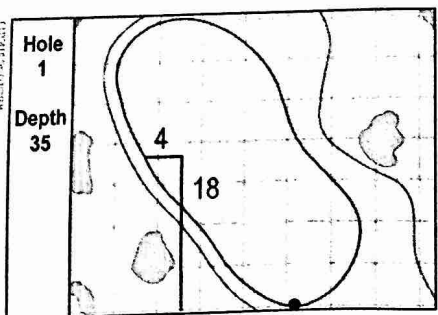

97th PGA CHAMPIONSHIP
 Whistling Straits (Straits Course) • Kohler, Wisconsin
 Friday, August 14, 2015 • Round 2

Gridlines are shown at 5 Yard Increments