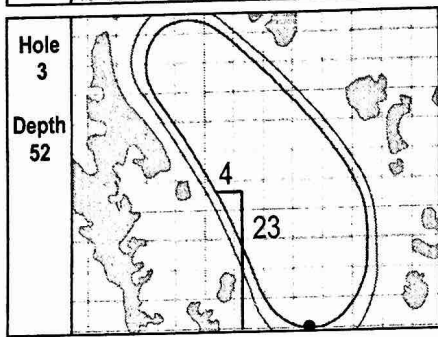

97th PGA CHAMPIONSHIP
 Whistling Straits (Straits Course) • Kohler, Wisconsin
 Friday, August 14, 2015 • Round 2

Gridlines are shown at 5 Yard Increments