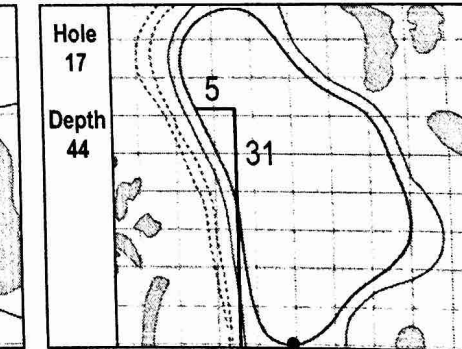

97th PGA CHAMPIONSHIP
 Whistling Straits (Straits Course) • Kohler, Wisconsin
 Friday, August 14, 2015 • Round 2

Gridlines are shown at 5 Yard Increments