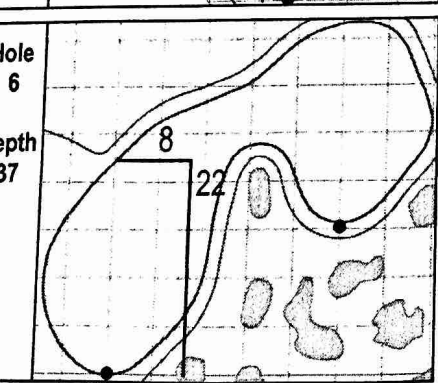

97th PGA CHAMPIONSHIP
 Whistling Straits (Straits Course) • Kohler, Wisconsin
 Friday, August 14, 2015 • Round 2

Gridlines are shown at 5 Yard Increments