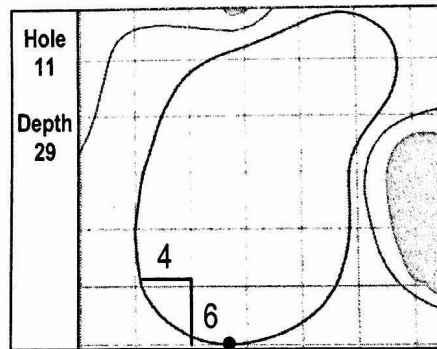

97th PGA CHAMPIONSHIP
 Whistling Straits (Straits Course) • Kohler, Wisconsin
 Friday, August 14, 2015 • Round 2

Gridlines are shown at 5 Yard Increments