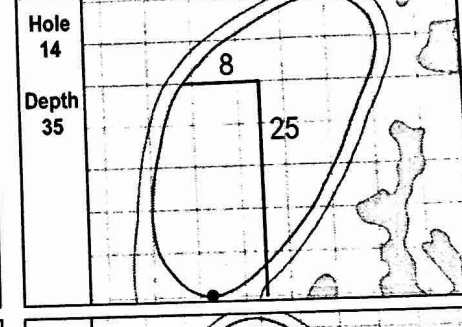

97th PGA CHAMPIONSHIP
 Whistling Straits (Straits Course) • Kohler, Wisconsin
 Friday, August 14, 2015 • Round 2

Gridlines are shown at 5 Yard Increments