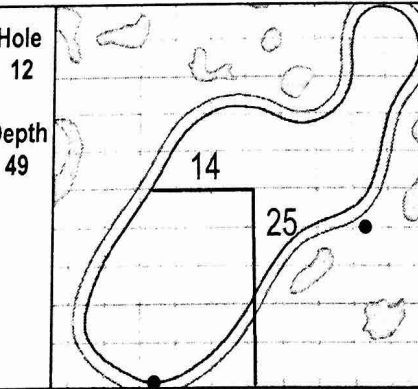

97 PGA CHAMPIONSHIP
Whistling Straits (Straits Course) • Kohler, Wisconsin
Saturday, August 15, 2015 • Round 3

Gridlines are shown at 5 Yard Increments