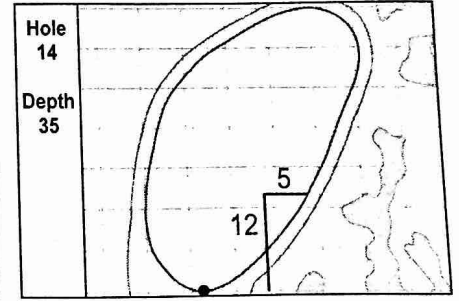

97 PGA CHAMPIONSHIP
Whistling Straits (Straits Course) • Kohler, Wisconsin
Saturday, August 15, 2015 • Round 3

Gridlines are shown at 5 Yard Increments