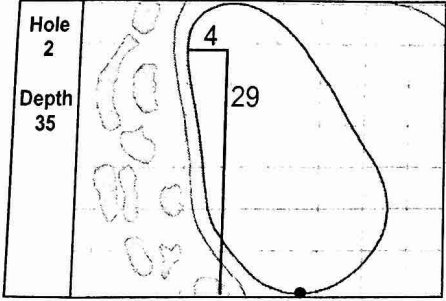

97 PGA CHAMPIONSHIP
Whistling Straits (Straits Course) • Kohler, Wisconsin
Saturday, August 15, 2015 • Round 3

Gridlines are shown at 5 Yard Increments