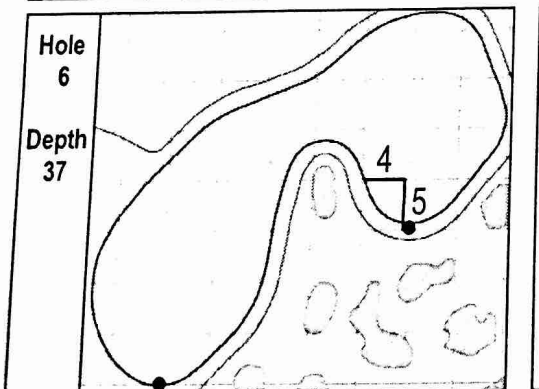

97 PGA CHAMPIONSHIP
Whistling Straits (Straits Course) • Kohler, Wisconsin
Saturday, August 15, 2015 • Round 3

Gridlines are shown at 5 Yard Increments