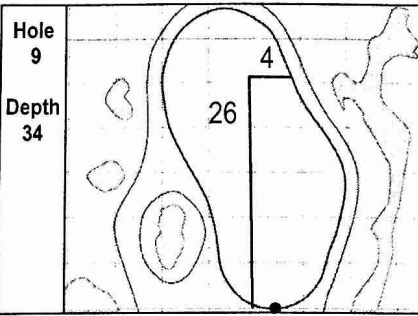

97 PGA CHAMPIONSHIP
Whistling Straits (Straits Course) • Kohler, Wisconsin
Saturday, August 15, 2015 • Round 3

Gridlines are shown at 5 Yard Increments