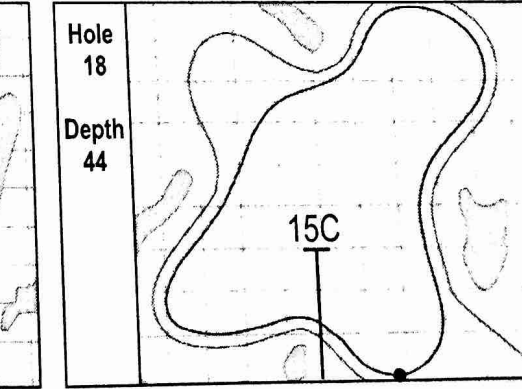

97 PGA CHAMPIONSHIP
Whistling Straits (Straits Course) • Kohler, Wisconsin
Saturday, August 15, 2015 • Round 3

Gridlines are shown at 5 Yard Increments