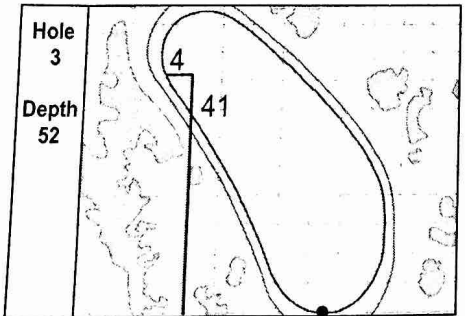

97 PGA CHAMPIONSHIP
Whistling Straits (Straits Course) • Kohler, Wisconsin
Saturday, August 15, 2015 • Round 3

Gridlines are shown at 5 Yard Increments