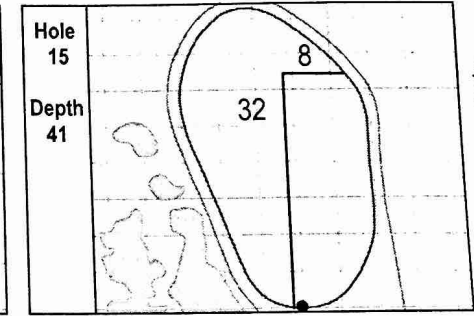

97 PGA CHAMPIONSHIP
Whistling Straits (Straits Course) • Kohler, Wisconsin
Saturday, August 15, 2015 • Round 3

Gridlines are shown at 5 Yard Increments