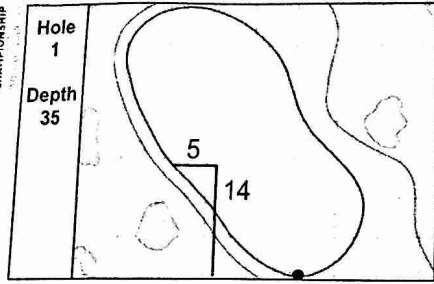

97 PGA CHAMPIONSHIP
Whistling Straits (Straits Course) • Kohler, Wisconsin
Saturday, August 15, 2015 • Round 3

Gridlines are shown at 5 Yard Increments