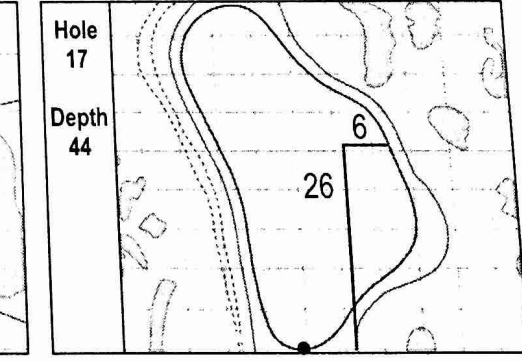

97 PGA CHAMPIONSHIP
Whistling Straits (Straits Course) • Kohler, Wisconsin
Saturday, August 15, 2015 • Round 3

Gridlines are shown at 5 Yard Increments