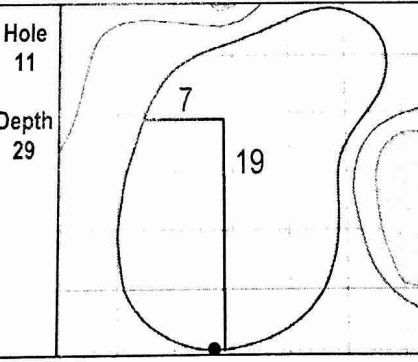

97 PGA CHAMPIONSHIP
Whistling Straits (Straits Course) • Kohler, Wisconsin
Saturday, August 15, 2015 • Round 3

Gridlines are shown at 5 Yard Increments