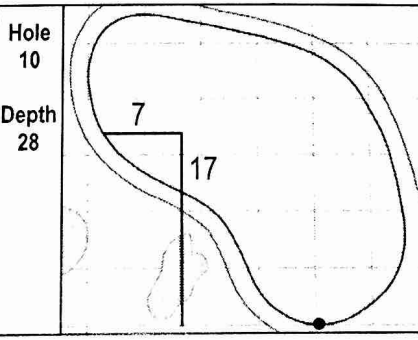

97 PGA CHAMPIONSHIP
Whistling Straits (Straits Course) • Kohler, Wisconsin
Saturday, August 15, 2015 • Round 3

Gridlines are shown at 5 Yard Increments