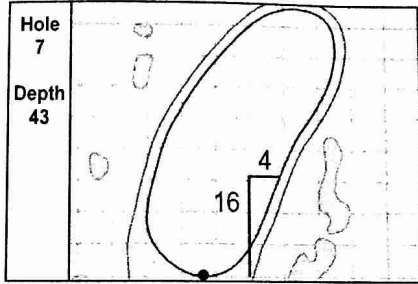

97 PGA CHAMPIONSHIP
Whistling Straits (Straits Course) • Kohler, Wisconsin
Saturday, August 15, 2015 • Round 3

Gridlines are shown at 5 Yard Increments