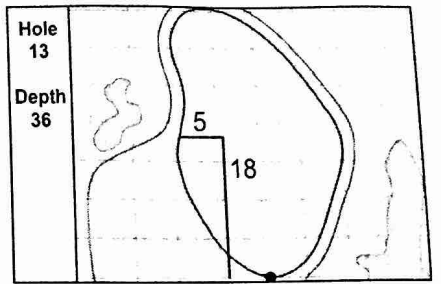

97 PGA CHAMPIONSHIP
Whistling Straits (Straits Course) • Kohler, Wisconsin
Saturday, August 15, 2015 • Round 3

Gridlines are shown at 5 Yard Increments