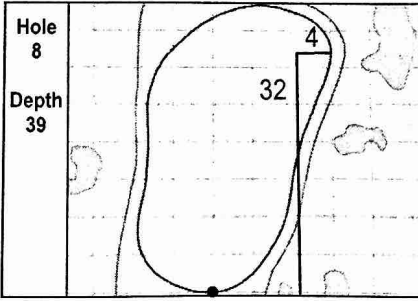

97 PGA CHAMPIONSHIP
Whistling Straits (Straits Course) • Kohler, Wisconsin
Saturday, August 15, 2015 • Round 3

Gridlines are shown at 5 Yard Increments