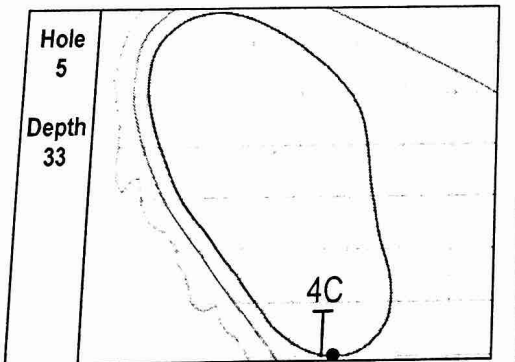

97 PGA CHAMPIONSHIP
Whistling Straits (Straits Course) • Kohler, Wisconsin
Saturday, August 15, 2015 • Round 3

Gridlines are shown at 5 Yard Increments