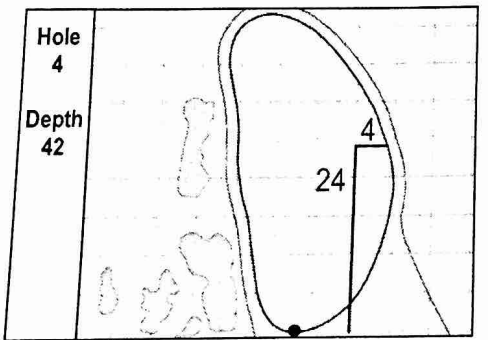

97 PGA CHAMPIONSHIP
Whistling Straits (Straits Course) • Kohler, Wisconsin
Saturday, August 15, 2015 • Round 3

Gridlines are shown at 5 Yard Increments