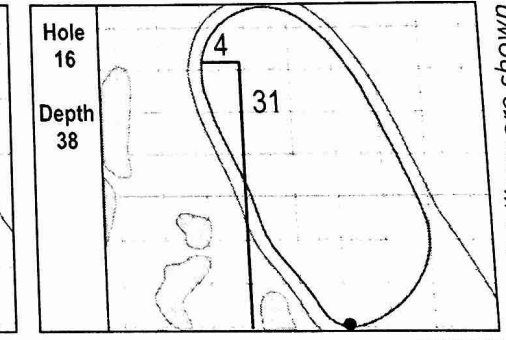

97 PGA CHAMPIONSHIP
Whistling Straits (Straits Course) • Kohler, Wisconsin
Saturday, August 15, 2015 • Round 3

Gridlines are shown at 5 Yard Increments