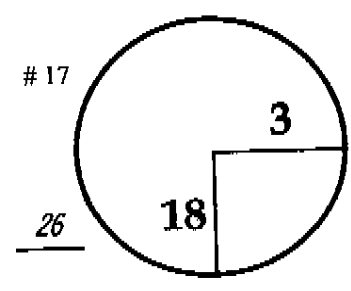

ROUND

3rd

DAY

Saturday

DATE

October 11, 2014

FRYS.COM
OPEN

COURSE

Course

Siverado Resort - North

PGA TOUR HOLE PLACEMENT CHART