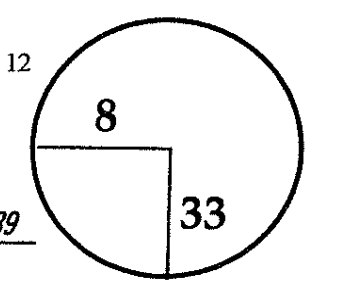

ROUND *3rd*
 DAY *Saturday*
 DATE *October 18, 2014*

COURSE *TPC Summerlin*

PGA TOUR HOLE PLACEMENT CHART