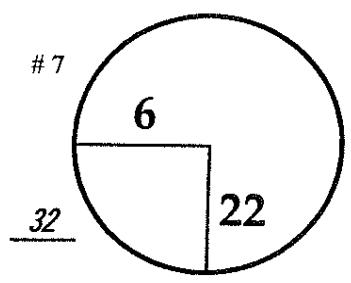

ROUND *3rd*
 DAY *Saturday*
 DATE *October 18, 2014*

COURSE *TPC Summerlin*

PGA TOUR HOLE PLACEMENT CHART