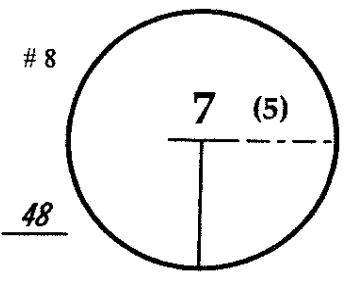

ROUND *3rd*
 DAY *Saturday*
 DATE *October 18, 2014*

COURSE *TPC Summerlin*

PGA TOUR HOLE PLACEMENT CHART