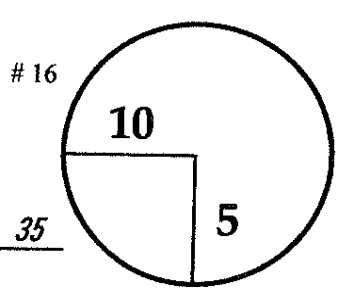

ROUND *3rd*
 DAY *Saturday*
 DATE *October 18, 2014*

COURSE *TPC Summerlin*

PGA TOUR HOLE PLACEMENT CHART