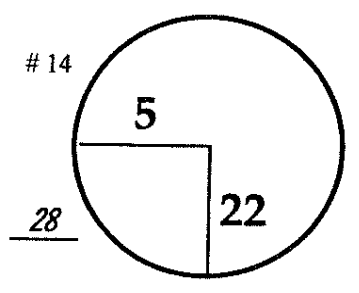

ROUND *3rd*
 DAY *Saturday*
 DATE *October 18, 2014*

COURSE *TPC Summerlin*

PGA TOUR HOLE PLACEMENT CHART