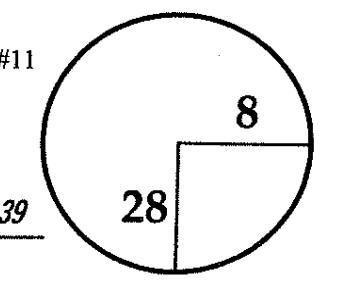

ROUND *3rd*
 DAY *Saturday*
 DATE *October 18, 2014*

COURSE *TPC Summerlin*

PGA TOUR HOLE PLACEMENT CHART