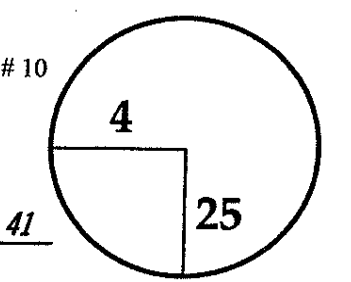

ROUND *3rd*
 DAY *Saturday*
 DATE *October 18, 2014*

COURSE *TPC Summerlin*

PGA TOUR HOLE PLACEMENT CHART