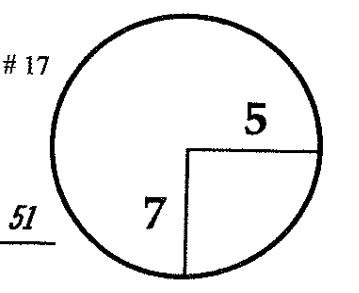

ROUND *3rd*
 DAY *Saturday*
 DATE *October 18, 2014*

COURSE *TPC Summerlin*

PGA TOUR HOLE PLACEMENT CHART