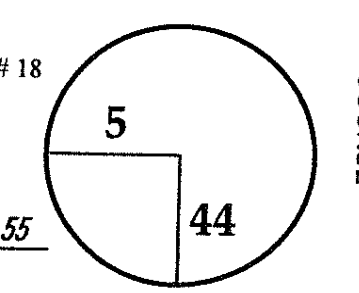

ROUND *3rd*
 DAY *Saturday*
 DATE *October 18, 2014*

COURSE *TPC Summerlin*

PGA TOUR HOLE PLACEMENT CHART