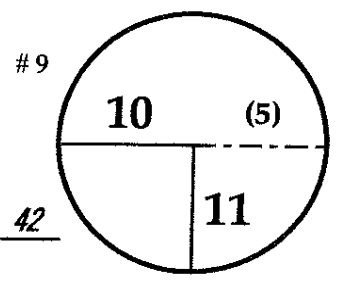

ROUND *3rd*
 DAY *Saturday*
 DATE *October 18, 2014*

COURSE *TPC Summerlin*

PGA TOUR HOLE PLACEMENT CHART