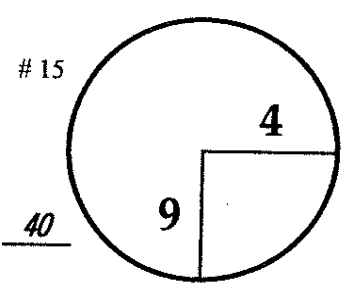

ROUND *3rd*
 DAY *Saturday*
 DATE *October 18, 2014*

COURSE *TPC Summerlin*

PGA TOUR HOLE PLACEMENT CHART