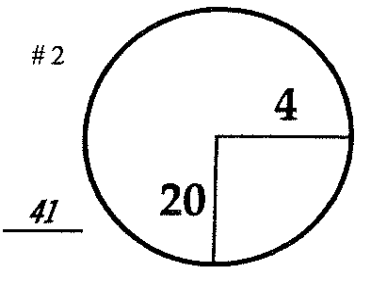

ROUND *3rd*
 DAY *Saturday*
 DATE *October 18, 2014*

COURSE *TPC Summerlin*

PGA TOUR HOLE PLACEMENT CHART