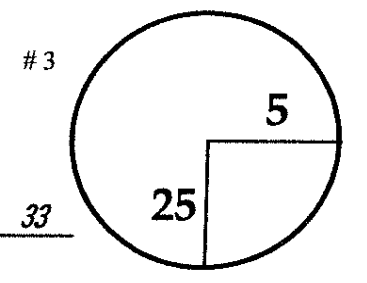

ROUND *3rd*
 DAY *Saturday*
 DATE *October 18, 2014*

COURSE *TPC Summerlin*

PGA TOUR HOLE PLACEMENT CHART