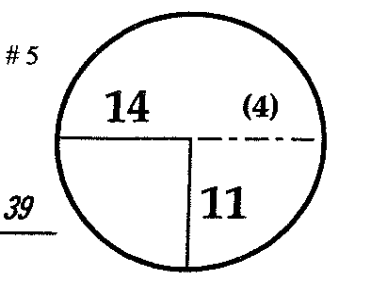

ROUND *3rd*
 DAY *Saturday*
 DATE *October 18, 2014*

COURSE *TPC Summerlin*

PGA TOUR HOLE PLACEMENT CHART