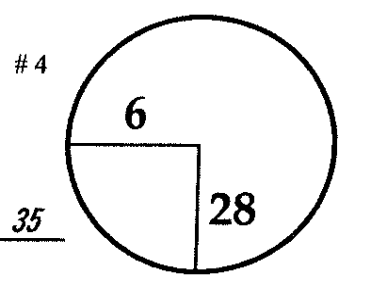

ROUND *3rd*
 DAY *Saturday*
 DATE *October 18, 2014*

COURSE *TPC Summerlin*

PGA TOUR HOLE PLACEMENT CHART