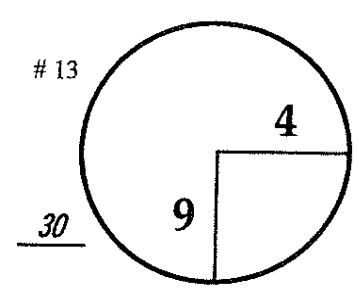

ROUND *3rd*
 DAY *Saturday*
 DATE *October 18, 2014*

COURSE *TPC Summerlin*

PGA TOUR HOLE PLACEMENT CHART