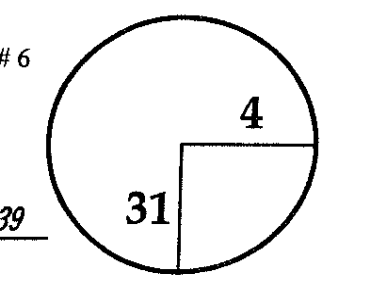

ROUND *3rd*
 DAY *Saturday*
 DATE *October 18, 2014*

COURSE *TPC Summerlin*

PGA TOUR HOLE PLACEMENT CHART