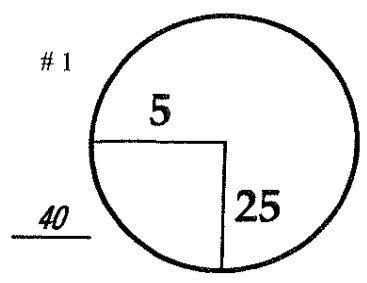

ROUND *3rd*
 DAY *Saturday*
 DATE *October 18, 2014*

COURSE *TPC Summerlin*

PGA TOUR HOLE PLACEMENT CHART