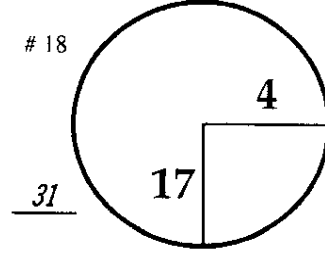

ROUND

DAY

DATE

1st

Thursday

January 15, 2015

COURSE

Waialae Country Club

PGA TOUR HOLE PLACEMENT CHART