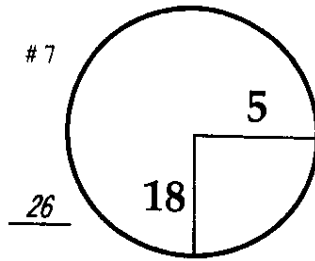

ROUND

DAY

DATE

1st

Thursday

January 15, 2015

COURSE

Waialae Country Club

PGA TOUR HOLE PLACEMENT CHART