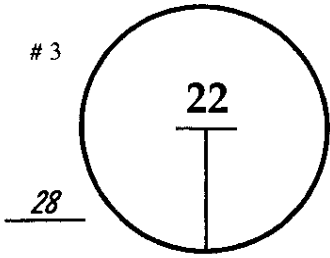

ROUND

DAY

DATE

1st

Thursday

January 15, 2015

COURSE

Waialae Country Club

PGA TOUR HOLE PLACEMENT CHART