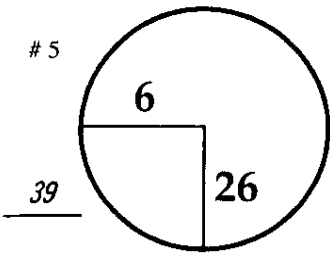

ROUND

DAY

DATE

1st

Thursday

January 15, 2015

COURSE

Waialae Country Club

PGA TOUR HOLE PLACEMENT CHART