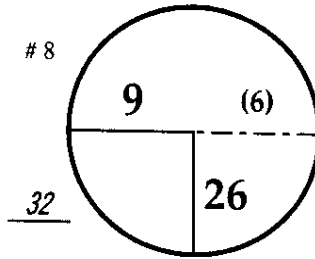

ROUND

DAY

DATE

1st

Thursday

January 15, 2015

COURSE

Waialae Country Club

PGA TOUR HOLE PLACEMENT CHART