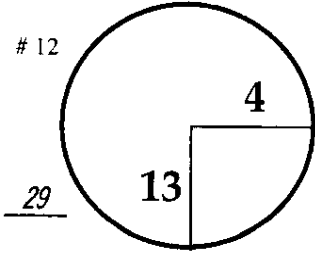

ROUND

DAY

DATE

1st

Thursday

January 15, 2015

COURSE

Waialae Country Club

PGA TOUR HOLE PLACEMENT CHART