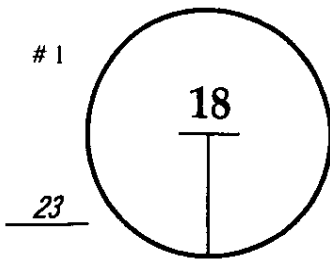

ROUND

DAY

DATE

1st

Thursday

January 15, 2015

COURSE

Waialae Country Club

PGA TOUR HOLE PLACEMENT CHART