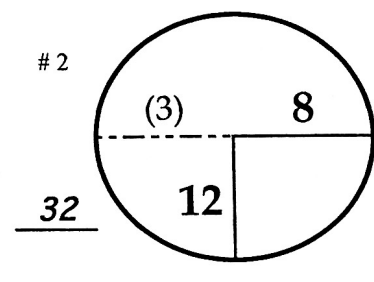

3rd Saturday June 27, 2015

ROUND DAY DATE

TRAVELLERS CHAMPIONSHIP

TPC River Highlands

COURSE

PGA TOUR HOLE PLACEMENT CHART