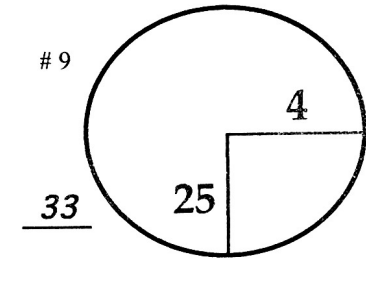

3rd Saturday June 27, 2015

ROUND DAY DATE

TRAVELLERS CHAMPIONSHIP

TPC River Highlands

COURSE

PGA TOUR HOLE PLACEMENT CHART