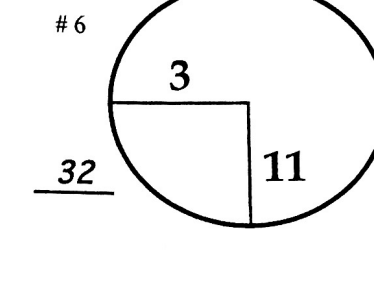

3rd Saturday June 27, 2015

ROUND DAY DATE

TRAVELLERS CHAMPIONSHIP

TPC River Highlands

COURSE

PGA TOUR HOLE PLACEMENT CHART