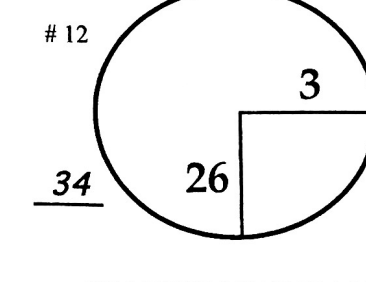

3rd Saturday June 27, 2015

ROUND DAY DATE

TRAVELLERS CHAMPIONSHIP

TPC River Highlands

COURSE

PGA TOUR HOLE PLACEMENT CHART