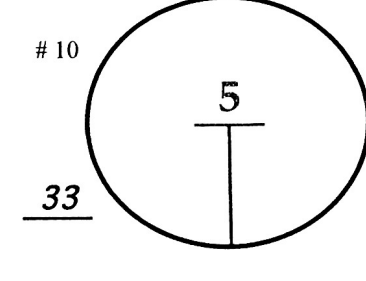

3rd Saturday June 27, 2015

ROUND DAY DATE

TRAVELLERS CHAMPIONSHIP

TPC River Highlands

COURSE

PGA TOUR HOLE PLACEMENT CHART