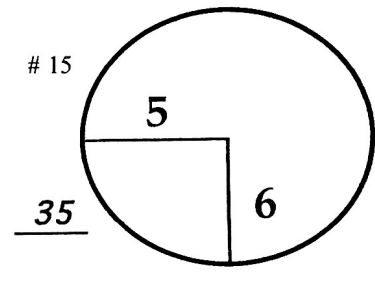

3rd Saturday June 27, 2015

ROUND DAY DATE

TRAVELLERS CHAMPIONSHIP

TPC River Highlands

COURSE

PGA TOUR HOLE PLACEMENT CHART