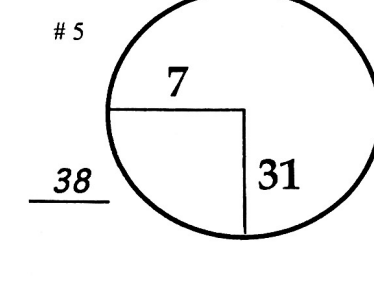

3rd Saturday June 27, 2015

ROUND DAY DATE

TRAVELLERS CHAMPIONSHIP

TPC River Highlands

COURSE

PGA TOUR HOLE PLACEMENT CHART