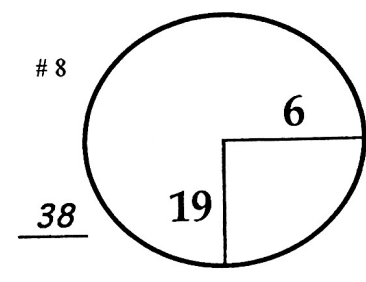

3rd Saturday June 27, 2015

ROUND DAY DATE

TRAVELLERS CHAMPIONSHIP

TPC River Highlands

COURSE

PGA TOUR HOLE PLACEMENT CHART