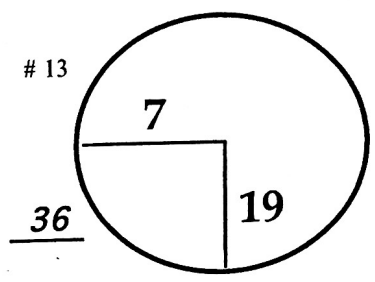

3rd Saturday June 27, 2015

ROUND DAY DATE

TRAVELLERS CHAMPIONSHIP

TPC River Highlands

COURSE

PGA TOUR HOLE PLACEMENT CHART