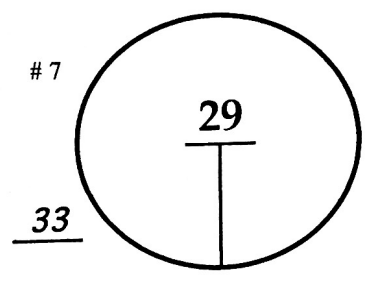

3rd Saturday June 27, 2015

ROUND DAY DATE

TRAVELLERS CHAMPIONSHIP

TPC River Highlands

COURSE

PGA TOUR HOLE PLACEMENT CHART