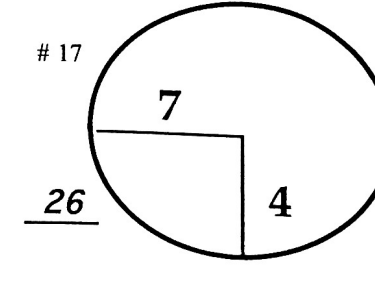

3rd Saturday June 27, 2015

ROUND DAY DATE

TRAVELLERS CHAMPIONSHIP

TPC River Highlands

COURSE

PGA TOUR HOLE PLACEMENT CHART