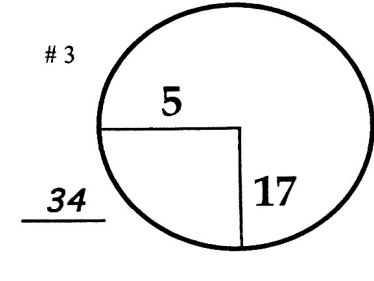

3rd Saturday June 27, 2015

ROUND DAY DATE

TRAVELLERS CHAMPIONSHIP

TPC River Highlands

COURSE

PGA TOUR HOLE PLACEMENT CHART