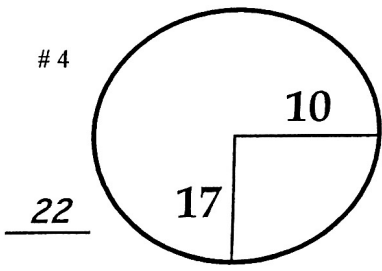

1st

Thursday

March 12, 2015

ROUND DAY DATE

Valspar CHAMPIONSHIP

Copperhead Course COURSE

PGA TOUR HOLE PLACEMENT CHART