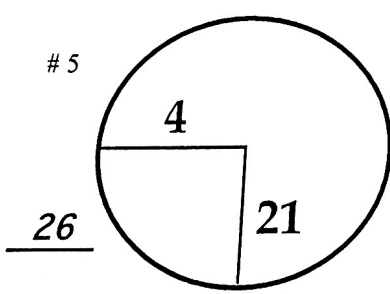

1st

Thursday

March 12, 2015

ROUND DAY DATE

Valspar CHAMPIONSHIP

Copperhead Course COURSE

PGA TOUR HOLE PLACEMENT CHART