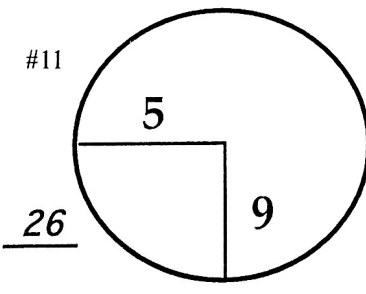

1st

Thursday

March 12, 2015

ROUND DAY DATE

Valspar CHAMPIONSHIP

Copperhead Course COURSE

PGA TOUR HOLE PLACEMENT CHART