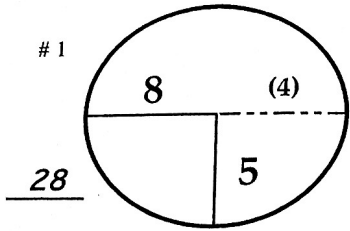

1st

Thursday

March 12, 2015

ROUND DAY DATE

Valspar CHAMPIONSHIP

Copperhead Course COURSE

PGA TOUR HOLE PLACEMENT CHART