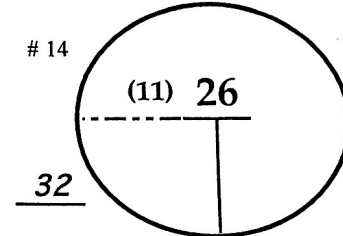

1st

Thursday

March 12, 2015

ROUND DAY DATE

Valspar CHAMPIONSHIP

Copperhead Course COURSE

PGA TOUR HOLE PLACEMENT CHART