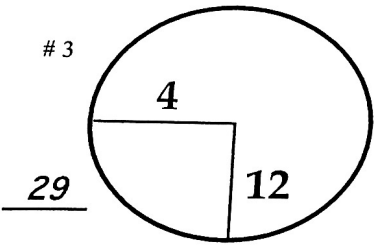

1st

Thursday

March 12, 2015

ROUND DAY DATE

Valspar CHAMPIONSHIP

Copperhead Course COURSE

PGA TOUR HOLE PLACEMENT CHART