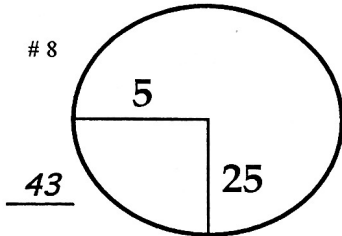

1st

Thursday

March 12, 2015

ROUND DAY DATE

Valspar CHAMPIONSHIP

Copperhead Course COURSE

PGA TOUR HOLE PLACEMENT CHART