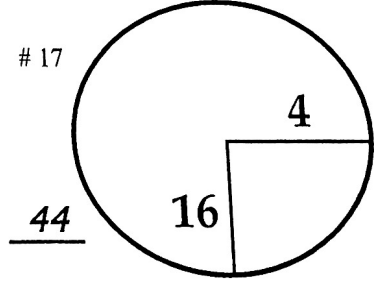

1st

Thursday

March 12, 2015

ROUND DAY DATE

Valspar CHAMPIONSHIP

Copperhead Course COURSE

PGA TOUR HOLE PLACEMENT CHART