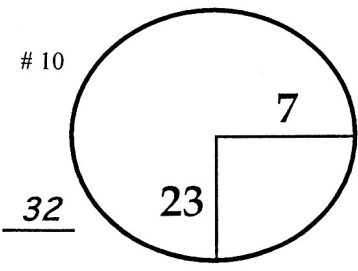

1st

Thursday

March 12, 2015

ROUND DAY DATE

Valspar CHAMPIONSHIP

Copperhead Course COURSE

PGA TOUR HOLE PLACEMENT CHART