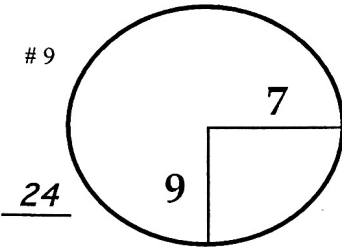

1st

Thursday

March 12, 2015

ROUND DAY DATE

Valspar CHAMPIONSHIP

Copperhead Course COURSE

PGA TOUR HOLE PLACEMENT CHART