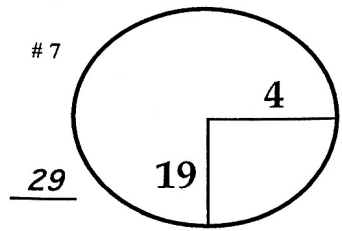

1st

Thursday

March 12, 2015

ROUND DAY DATE

Valspar CHAMPIONSHIP

Copperhead Course COURSE

PGA TOUR HOLE PLACEMENT CHART