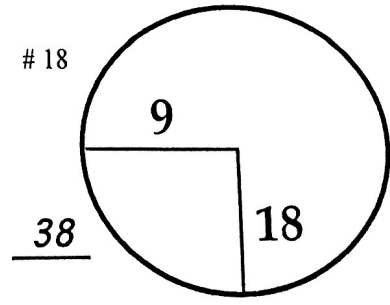

1st

Thursday

March 12, 2015

ROUND DAY DATE

Valspar CHAMPIONSHIP

Copperhead Course COURSE

PGA TOUR HOLE PLACEMENT CHART