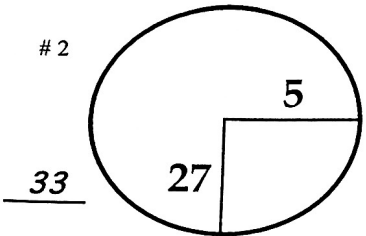

1st

Thursday

March 12, 2015

ROUND DAY DATE

Valspar CHAMPIONSHIP

Copperhead Course COURSE

PGA TOUR HOLE PLACEMENT CHART