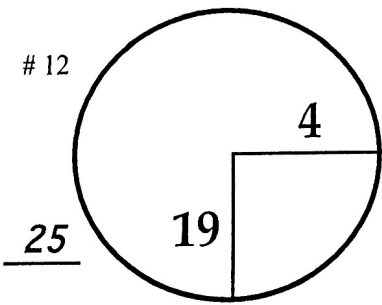

1st

Thursday

March 12, 2015

ROUND DAY DATE

Valspar CHAMPIONSHIP

Copperhead Course COURSE

PGA TOUR HOLE PLACEMENT CHART