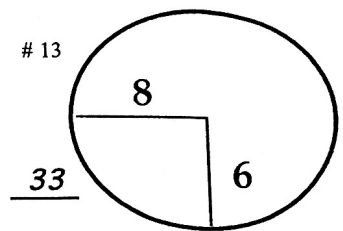

1st

Thursday

March 12, 2015

ROUND DAY DATE

Valspar CHAMPIONSHIP

Copperhead Course COURSE

PGA TOUR HOLE PLACEMENT CHART