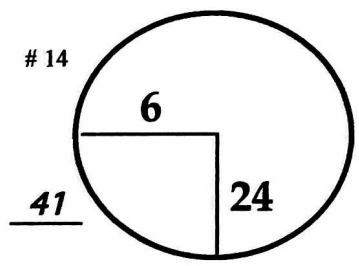

1st - 3rd Thu - Sat February 11-13, 2016

ROUND DAY DATE

Monterey Peninsula CC Shore Course

COURSE

PGA TOUR HOLE PLACEMENT CHART