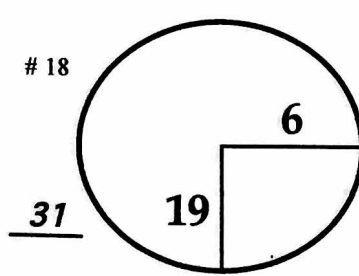

1st - 3rd Thu - Sat February 11-13, 2016

ROUND DAY DATE

Monterey Peninsula CC Shore Course

COURSE

PGA TOUR HOLE PLACEMENT CHART