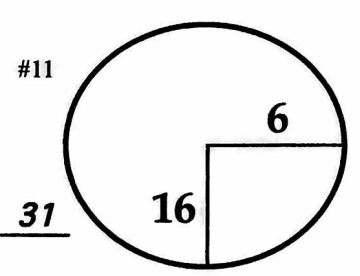

1st - 3rd Thu - Sat February 11-13, 2016

ROUND DAY DATE

Monterey Peninsula CC Shore Course

COURSE

PGA TOUR HOLE PLACEMENT CHART