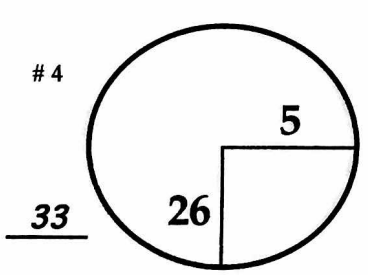

1st - 3rd Thu - Sat February 11-13, 2016

ROUND DAY DATE

Monterey Peninsula CC Shore Course

COURSE

PGA TOUR HOLE PLACEMENT CHART