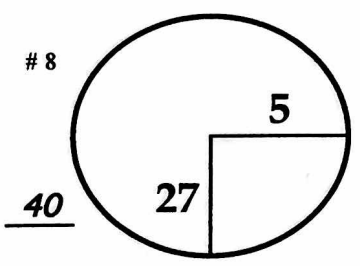

1st - 3rd Thu - Sat February 11-13, 2016

ROUND DAY DATE

Monterey Peninsula CC Shore Course

COURSE

PGA TOUR HOLE PLACEMENT CHART