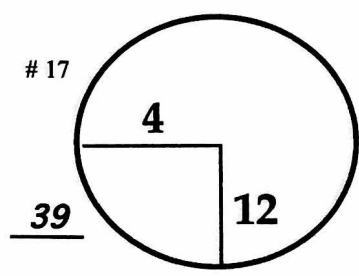

1st - 3rd Thu - Sat February 11-13, 2016

ROUND DAY DATE

Monterey Peninsula CC Shore Course

COURSE

PGA TOUR HOLE PLACEMENT CHART