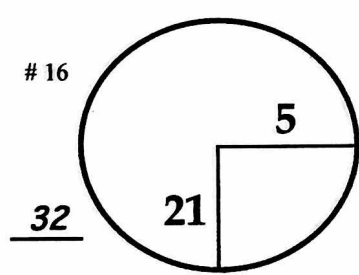

1st - 3rd Thu - Sat February 11-13, 2016

ROUND DAY DATE

Monterey Peninsula CC Shore Course

COURSE

PGA TOUR HOLE PLACEMENT CHART