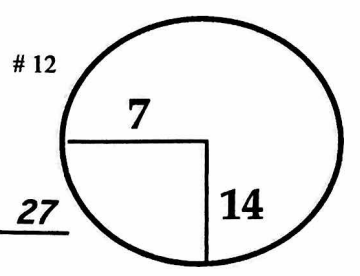

1st - 3rd Thu - Sat February 11-13, 2016

ROUND DAY DATE

Monterey Peninsula CC Shore Course

COURSE

PGA TOUR HOLE PLACEMENT CHART