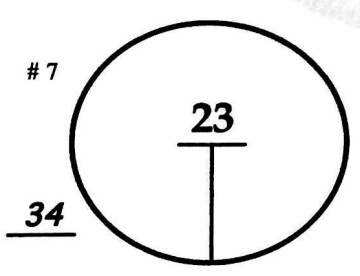

1st - 3rd Thu - Sat February 11-13, 2016

ROUND DAY DATE

Monterey Peninsula CC Shore Course

COURSE

PGA TOUR HOLE PLACEMENT CHART