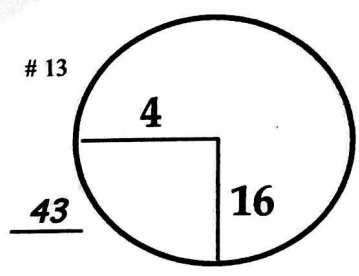

1st - 3rd Thu - Sat February 11-13, 2016

ROUND DAY DATE

Monterey Peninsula CC Shore Course

COURSE

PGA TOUR HOLE PLACEMENT CHART