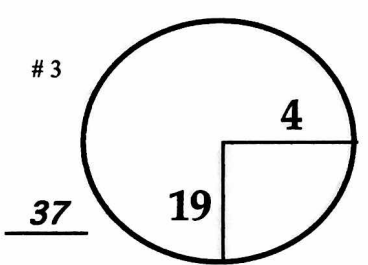

1st - 3rd Thu - Sat February 11-13, 2016

ROUND DAY DATE

Monterey Peninsula CC Shore Course

COURSE

PGA TOUR HOLE PLACEMENT CHART