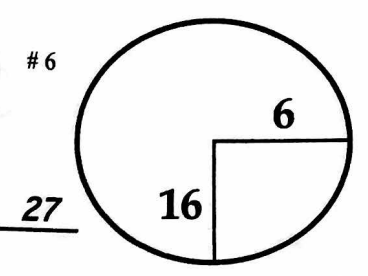

1st - 3rd Thu - Sat February 11-13, 2016

ROUND DAY DATE

Monterey Peninsula CC Shore Course

COURSE

PGA TOUR HOLE PLACEMENT CHART