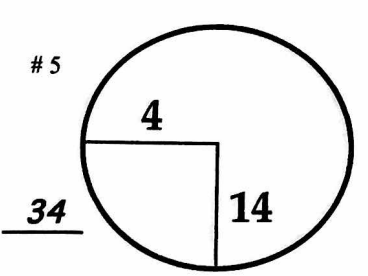

1st - 3rd Thu - Sat February 11-13, 2016

ROUND DAY DATE

Monterey Peninsula CC Shore Course

COURSE

PGA TOUR HOLE PLACEMENT CHART