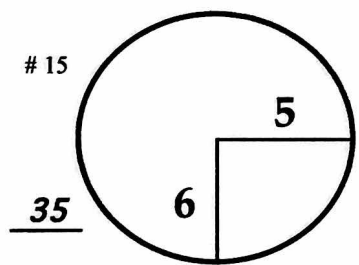

1st - 3rd Thu - Sat February 11-13, 2016

ROUND DAY DATE

Monterey Peninsula CC Shore Course

COURSE

PGA TOUR HOLE PLACEMENT CHART