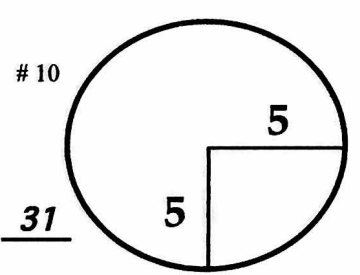

1st - 3rd Thu - Sat February 11-13, 2016

ROUND DAY DATE

Monterey Peninsula CC Shore Course

COURSE

PGA TOUR HOLE PLACEMENT CHART