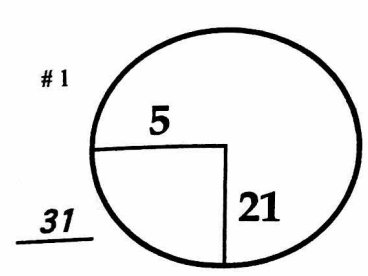

1st - 3rd Thu - Sat February 11-13, 2016

ROUND DAY DATE

Monterey Peninsula CC Shore Course

COURSE

PGA TOUR HOLE PLACEMENT CHART