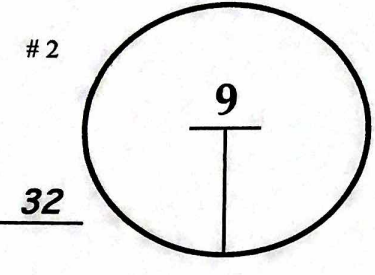

ROUND

DAY

DATE

COURSE

PGA TOUR HOLE PLACEMENT CHART