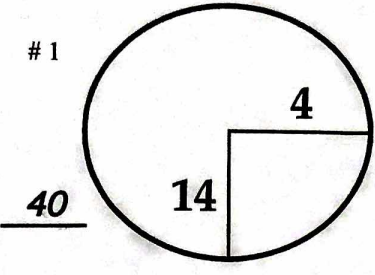

ROUND

DAY

DATE

COURSE

PGA TOUR HOLE PLACEMENT CHART