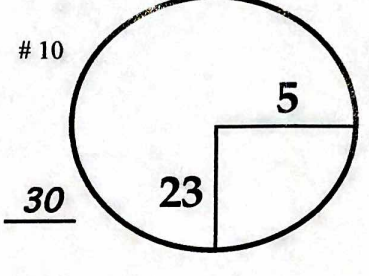

ROUND

DAY

DATE

COURSE

PGA TOUR HOLE PLACEMENT CHART