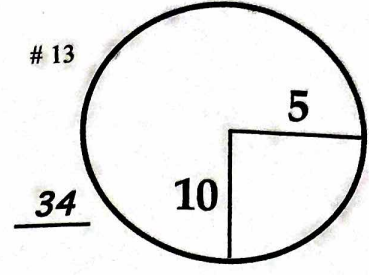

ROUND

DAY

DATE

COURSE

PGA TOUR HOLE PLACEMENT CHART