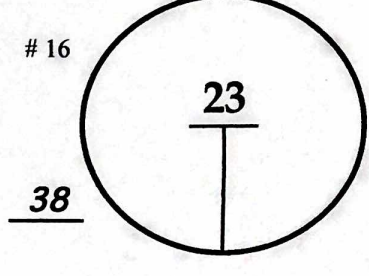

ROUND

DAY

DATE

COURSE

PGA TOUR HOLE PLACEMENT CHART