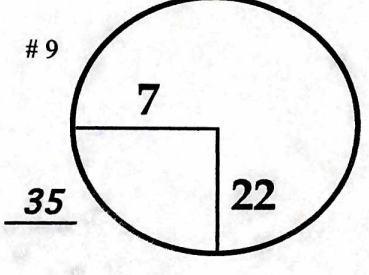

ROUND

DAY

DATE

COURSE

PGA TOUR HOLE PLACEMENT CHART