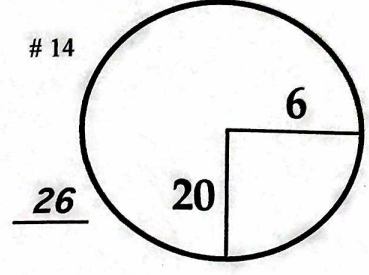

ROUND

DAY

DATE

COURSE

PGA TOUR HOLE PLACEMENT CHART