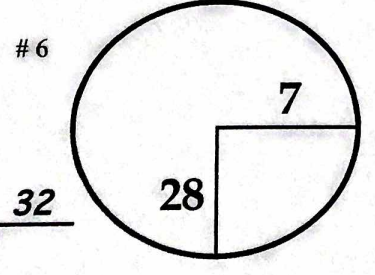

ROUND

DAY

DATE

COURSE

PGA TOUR HOLE PLACEMENT CHART