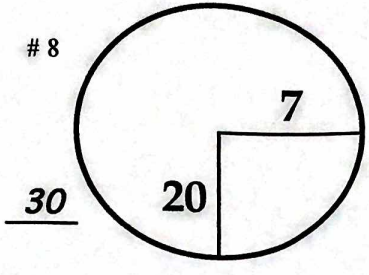

ROUND

DAY

DATE

COURSE

PGA TOUR HOLE PLACEMENT CHART