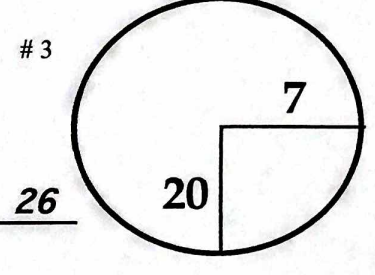

ROUND

DAY

DATE

COURSE

PGA TOUR HOLE PLACEMENT CHART