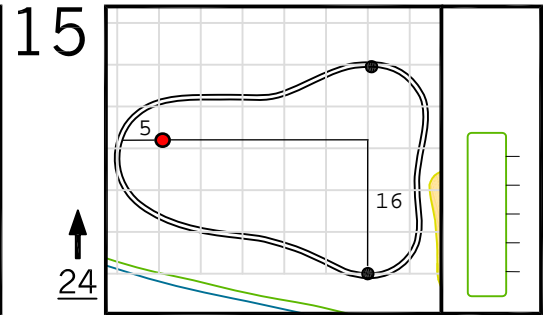

Round 1 Hole Locations

Thursday, 04/07/16

Green diagram grids represent 5 square yards. / Black dots represent green front and back. / Each tee tick mark represents 5 yards.