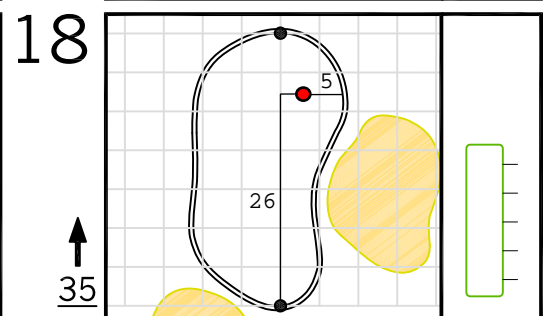

Round 1 Hole Locations

Thursday, 04/07/16

Green diagram grids represent 5 square yards. / Black dots represent green front and back. / Each tee tick mark represents 5 yards.