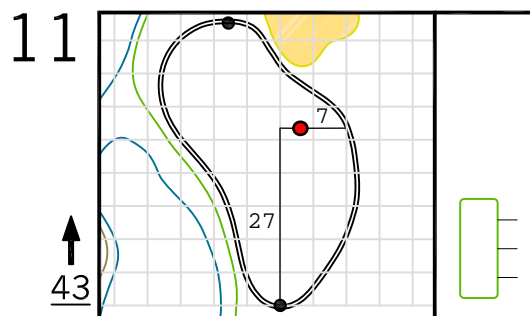

Round 1 Hole Locations

Thursday, 04/07/16

Green diagram grids represent 5 square yards. / Black dots represent green front and back. / Each tee tick mark represents 5 yards.