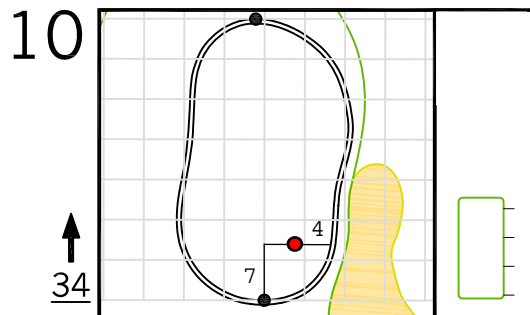

Round 1 Hole Locations

Thursday, 04/07/16

Green diagram grids represent 5 square yards. / Black dots represent green front and back. / Each tee tick mark represents 5 yards.