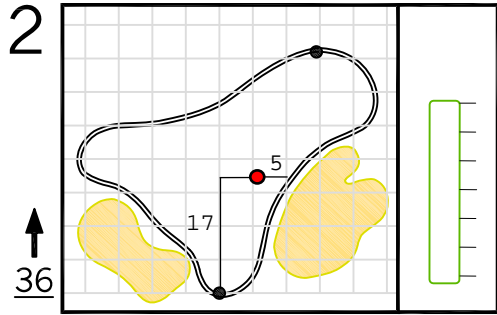

Round 1 Hole Locations

Thursday, 04/07/16

Green diagram grids represent 5 square yards. / Black dots represent green front and back. / Each tee tick mark represents 5 yards.