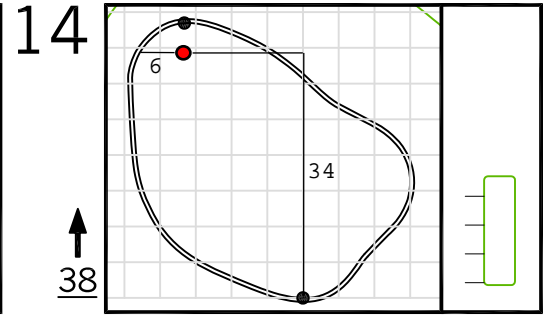

Round 1 Hole Locations

Thursday, 04/07/16

Green diagram grids represent 5 square yards. / Black dots represent green front and back. / Each tee tick mark represents 5 yards.