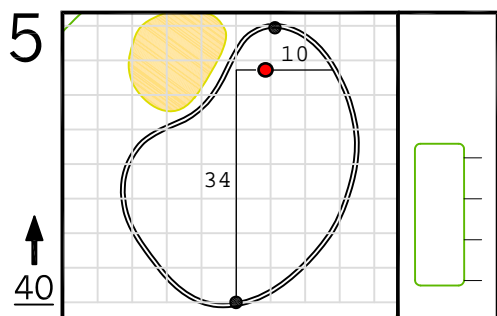

Round 1 Hole Locations

Thursday, 04/07/16

Green diagram grids represent 5 square yards. / Black dots represent green front and back. / Each tee tick mark represents 5 yards.