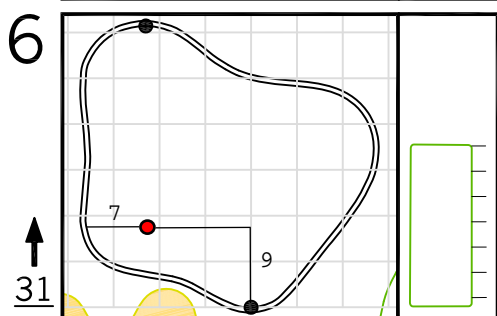

Round 1 Hole Locations

Thursday, 04/07/16

Green diagram grids represent 5 square yards. / Black dots represent green front and back. / Each tee tick mark represents 5 yards.