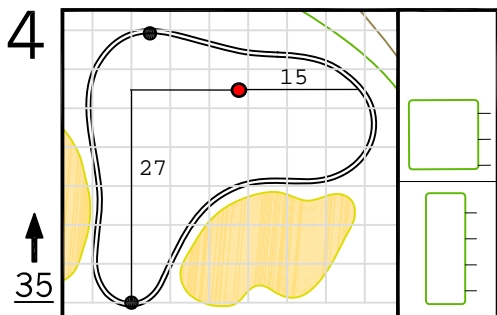

Round 1 Hole Locations

Thursday, 04/07/16

Green diagram grids represent 5 square yards. / Black dots represent green front and back. / Each tee tick mark represents 5 yards.