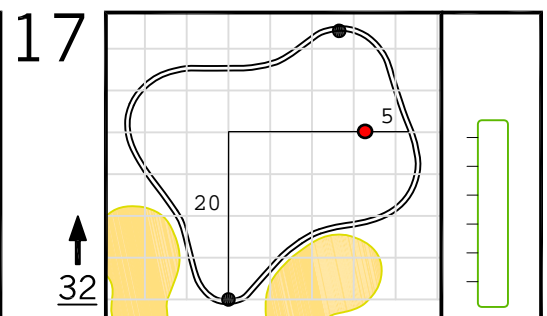

Round 1 Hole Locations

Thursday, 04/07/16

Green diagram grids represent 5 square yards. / Black dots represent green front and back. / Each tee tick mark represents 5 yards.