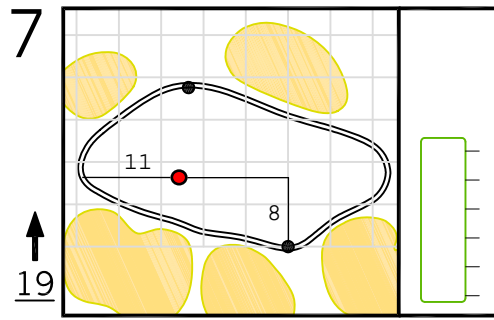

Round 1 Hole Locations

Thursday, 04/07/16

Green diagram grids represent 5 square yards. / Black dots represent green front and back. / Each tee tick mark represents 5 yards.