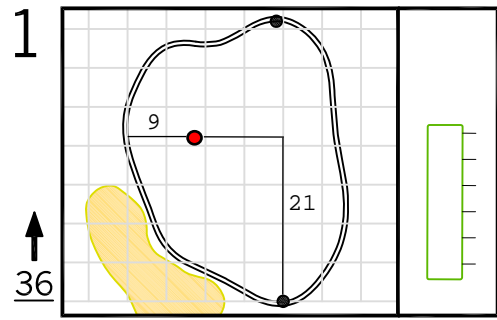

Round 1 Hole Locations

Thursday, 04/07/16

Green diagram grids represent 5 square yards. / Black dots represent green front and back. / Each tee tick mark represents 5 yards.