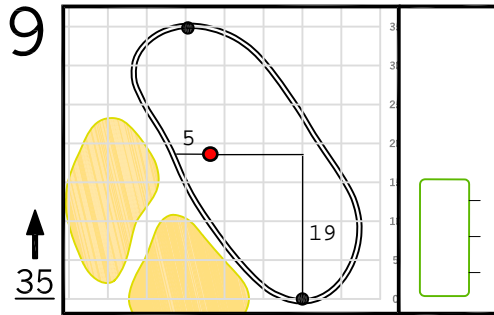

Round 1 Hole Locations

Thursday, 04/07/16

Green diagram grids represent 5 square yards. / Black dots represent green front and back. / Each tee tick mark represents 5 yards.