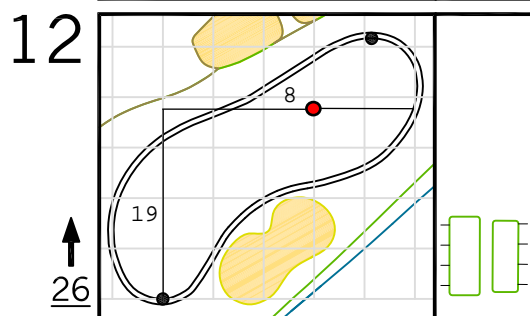

Round 1 Hole Locations

Thursday, 04/07/16

Green diagram grids represent 5 square yards. / Black dots represent green front and back. / Each tee tick mark represents 5 yards.