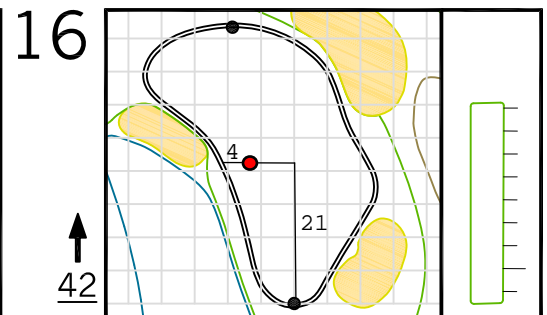

Round 1 Hole Locations

Thursday, 04/07/16

Green diagram grids represent 5 square yards. / Black dots represent green front and back. / Each tee tick mark represents 5 yards.