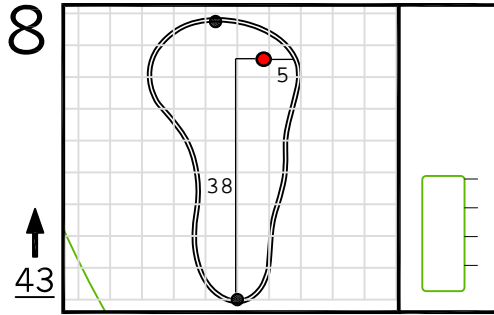

Round 1 Hole Locations

Thursday, 04/07/16

Green diagram grids represent 5 square yards. / Black dots represent green front and back. / Each tee tick mark represents 5 yards.