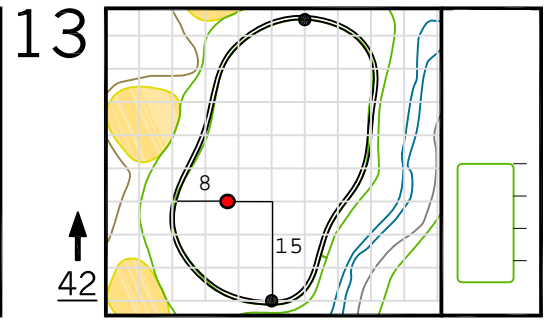

Round 1 Hole Locations

Thursday, 04/07/16

Green diagram grids represent 5 square yards. / Black dots represent green front and back. / Each tee tick mark represents 5 yards.