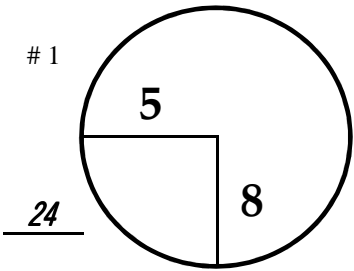

Waialae Country Club

COURSE

1