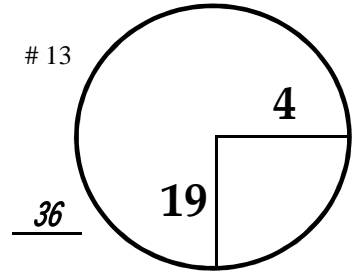

4th

Sunday

January 17, 2016

ROUND

DAY

DATE

Waialae Country Club

COURSE

1

7

13

2

8

14

3

9

15

4

10

16

5

11

17

6

12

18