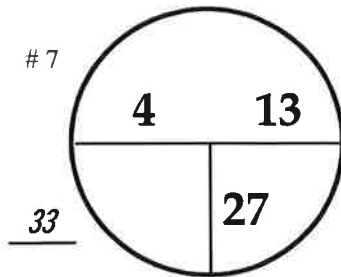

ROUND

DAY

DATE

TOURNAMENT

COURSE

CHAMPIONS TOUR HOLE LOCATION CHART