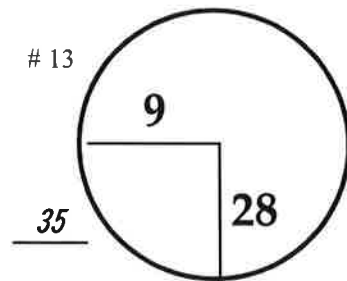

ROUND

DAY

DATE

TOURNAMENT

COURSE

CHAMPIONS TOUR HOLE LOCATION CHART