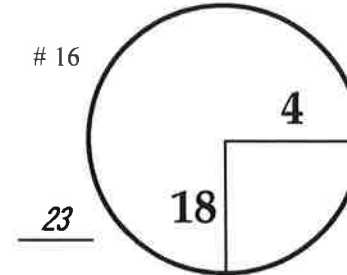

ROUND

DAY

DATE

TOURNAMENT

COURSE

CHAMPIONS TOUR HOLE LOCATION CHART