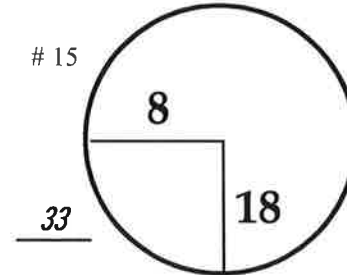

ROUND

DAY

DATE

TOURNAMENT

COURSE

CHAMPIONS TOUR HOLE LOCATION CHART