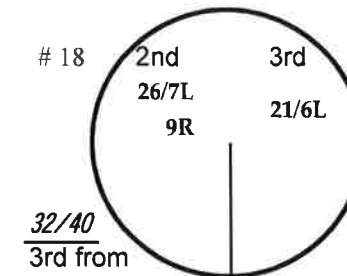

ROUND

DAY

DATE

TOURNAMENT

COURSE

CHAMPIONS TOUR HOLE LOCATION CHART