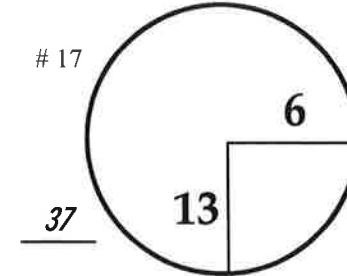

ROUND

DAY

DATE

TOURNAMENT

COURSE

CHAMPIONS TOUR HOLE LOCATION CHART