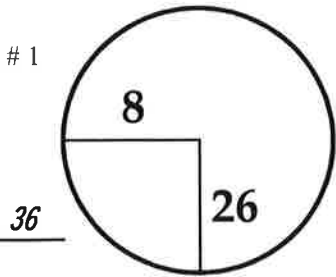

ROUND

DAY

DATE

TOURNAMENT

COURSE

CHAMPIONS TOUR HOLE LOCATION CHART