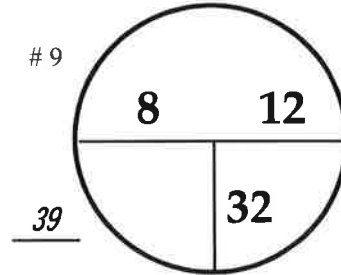

ROUND

DAY

DATE

TOURNAMENT

COURSE

CHAMPIONS TOUR HOLE LOCATION CHART