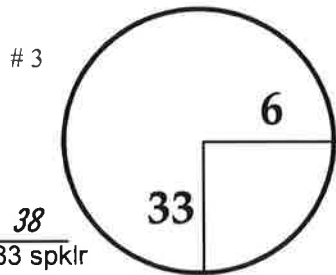

ROUND

DAY

DATE

TOURNAMENT

COURSE

CHAMPIONS TOUR HOLE LOCATION CHART