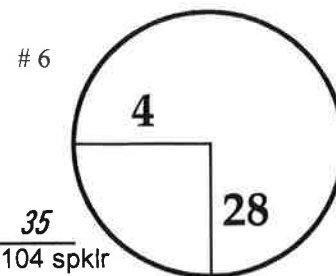

ROUND

DAY

DATE

TOURNAMENT

COURSE

CHAMPIONS TOUR HOLE LOCATION CHART