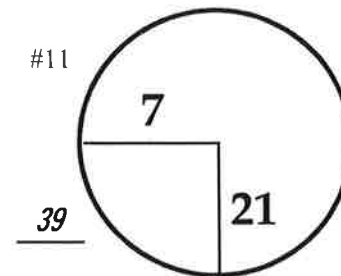

ROUND

DAY

DATE

TOURNAMENT

COURSE

CHAMPIONS TOUR HOLE LOCATION CHART