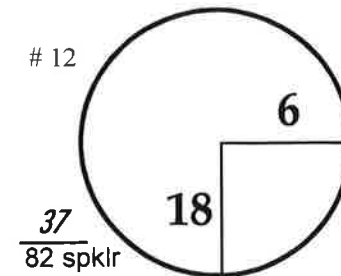

ROUND

DAY

DATE

TOURNAMENT

COURSE

CHAMPIONS TOUR HOLE LOCATION CHART