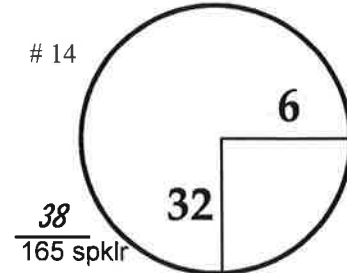

ROUND

DAY

DATE

TOURNAMENT

COURSE

CHAMPIONS TOUR HOLE LOCATION CHART