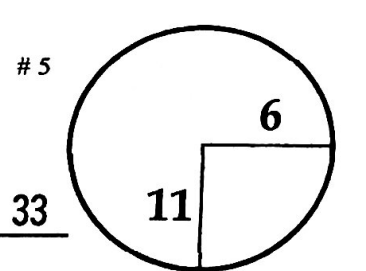

TWO
Saturday
February 11, 2017
ALLIANZ CHAMPIONSHIP
OLD COURSE AT
BROKEN SOUND

ROUND

DAY

DATE

TOURNAMENT

COURSE

PGA TOUR HOLE PLACEMENT CHART