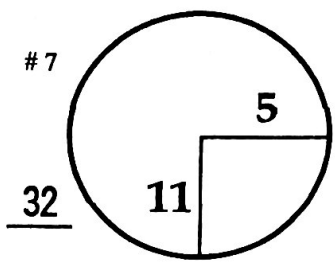

TWO
Saturday
February 11, 2017
ALLIANZ CHAMPIONSHIP
OLD COURSE AT
BROKEN SOUND

ROUND

DAY

DATE

TOURNAMENT

COURSE

PGA TOUR HOLE PLACEMENT CHART