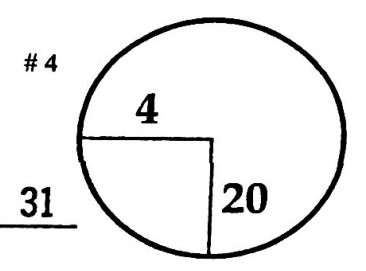

TWO
Saturday
February 11, 2017
ALLIANZ CHAMPIONSHIP
OLD COURSE AT
BROKEN SOUND

ROUND

DAY

DATE

TOURNAMENT

COURSE

PGA TOUR HOLE PLACEMENT CHART