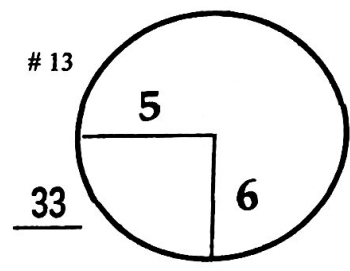

TWO
Saturday
February 11, 2017
ALLIANZ CHAMPIONSHIP
OLD COURSE AT
BROKEN SOUND

ROUND

DAY

DATE

TOURNAMENT

COURSE

PGA TOUR HOLE PLACEMENT CHART