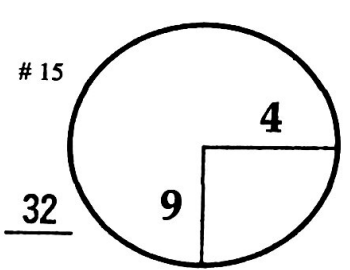

TWO
Saturday
February 11, 2017
ALLIANZ CHAMPIONSHIP
OLD COURSE AT
BROKEN SOUND

ROUND

DAY

DATE

TOURNAMENT

COURSE

PGA TOUR HOLE PLACEMENT CHART