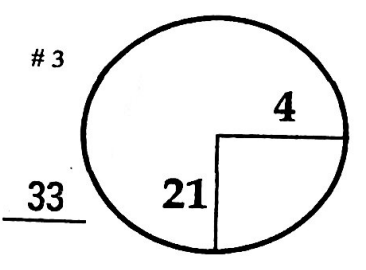

TWO
Saturday
February 11, 2017
ALLIANZ CHAMPIONSHIP
OLD COURSE AT
BROKEN SOUND

ROUND

DAY

DATE

TOURNAMENT

COURSE

PGA TOUR HOLE PLACEMENT CHART