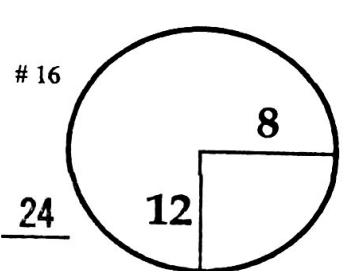

TWO
Saturday
February 11, 2017
ALLIANZ CHAMPIONSHIP
OLD COURSE AT
BROKEN SOUND

ROUND

DAY

DATE

TOURNAMENT

COURSE

PGA TOUR HOLE PLACEMENT CHART