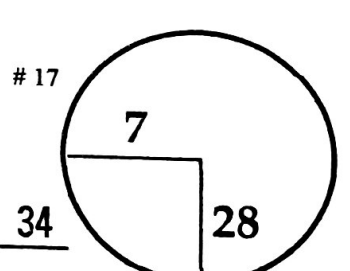

TWO
Saturday
February 11, 2017
ALLIANZ CHAMPIONSHIP
OLD COURSE AT
BROKEN SOUND

ROUND

DAY

DATE

TOURNAMENT

COURSE

PGA TOUR HOLE PLACEMENT CHART