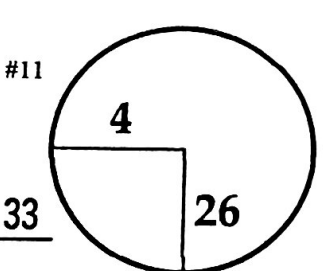

TWO
Saturday
February 11, 2017
ALLIANZ CHAMPIONSHIP
OLD COURSE AT
BROKEN SOUND

ROUND

DAY

DATE

TOURNAMENT

COURSE

PGA TOUR HOLE PLACEMENT CHART