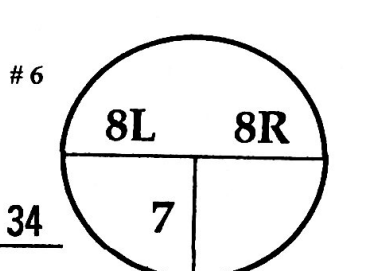

TWO
Saturday
February 11, 2017
ALLIANZ CHAMPIONSHIP
OLD COURSE AT
BROKEN SOUND

ROUND

DAY

DATE

TOURNAMENT

COURSE

PGA TOUR HOLE PLACEMENT CHART