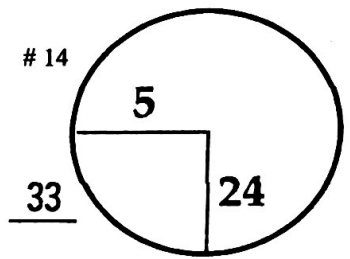

TWO
Saturday
February 11, 2017
ALLIANZ CHAMPIONSHIP
OLD COURSE AT
BROKEN SOUND

ROUND

DAY

DATE

TOURNAMENT

COURSE

PGA TOUR HOLE PLACEMENT CHART