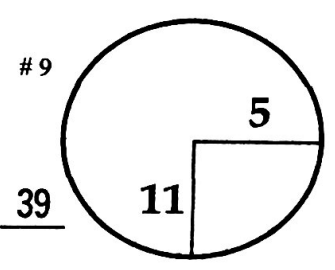

TWO
Saturday
February 11, 2017
ALLIANZ CHAMPIONSHIP
OLD COURSE AT
BROKEN SOUND

ROUND

DAY

DATE

TOURNAMENT

COURSE

PGA TOUR HOLE PLACEMENT CHART