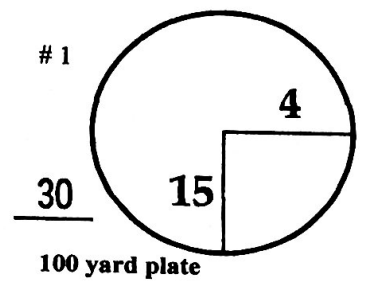

TWO
Saturday
February 11, 2017
ALLIANZ CHAMPIONSHIP
OLD COURSE AT
BROKEN SOUND

ROUND

DAY

DATE

TOURNAMENT

COURSE

PGA TOUR HOLE PLACEMENT CHART