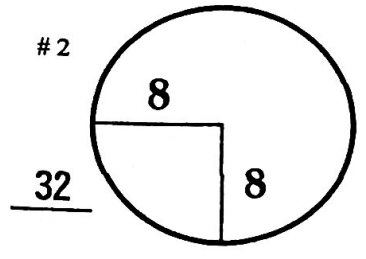

TWO
Saturday
February 11, 2017
ALLIANZ CHAMPIONSHIP
OLD COURSE AT
BROKEN SOUND

ROUND

DAY

DATE

TOURNAMENT

COURSE

PGA TOUR HOLE PLACEMENT CHART