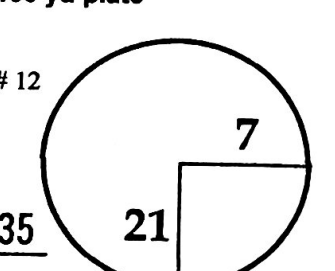

TWO
Saturday
February 11, 2017
ALLIANZ CHAMPIONSHIP
OLD COURSE AT
BROKEN SOUND

ROUND

DAY

DATE

TOURNAMENT

COURSE

PGA TOUR HOLE PLACEMENT CHART