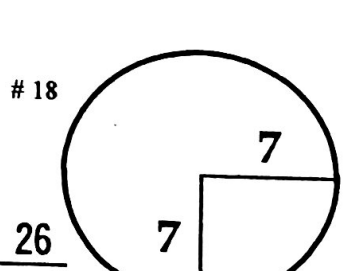

TWO
Saturday
February 11, 2017
ALLIANZ CHAMPIONSHIP
OLD COURSE AT
BROKEN SOUND

ROUND

DAY

DATE

TOURNAMENT

COURSE

PGA TOUR HOLE PLACEMENT CHART