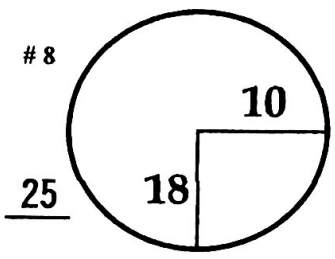

TWO
Saturday
February 11, 2017
ALLIANZ CHAMPIONSHIP
OLD COURSE AT
BROKEN SOUND

ROUND

DAY

DATE

TOURNAMENT

COURSE

PGA TOUR HOLE PLACEMENT CHART