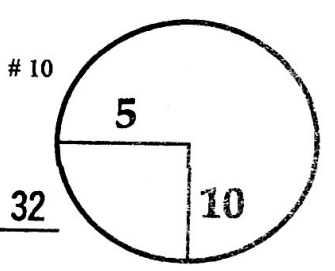

TWO
Saturday
February 11, 2017
ALLIANZ CHAMPIONSHIP
OLD COURSE AT
BROKEN SOUND

ROUND

DAY

DATE

TOURNAMENT

COURSE

PGA TOUR HOLE PLACEMENT CHART