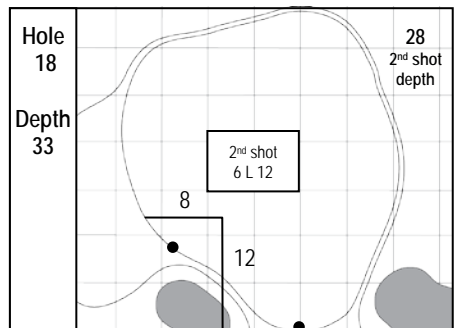

**78<sup>th</sup> KitchenAid SENIOR PGA CHAMPIONSHIP**  
 Trump National Golf Club, Washington, D.C. • Potomac Falls, Virginia  
 Thursday, May 25, 2017 • Round 1

Gridlines are shown at 5 Yard Increments