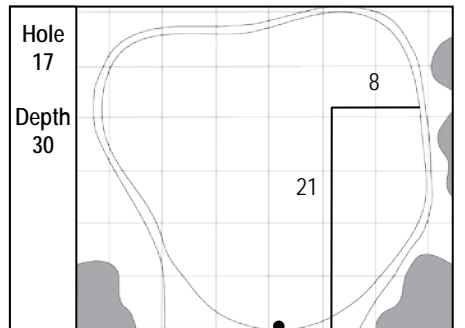

**78<sup>th</sup> KitchenAid SENIOR PGA CHAMPIONSHIP**  
 Trump National Golf Club, Washington, D.C. • Potomac Falls, Virginia  
 Thursday, May 25, 2017 • Round 1

Gridlines are shown at 5 Yard Increments