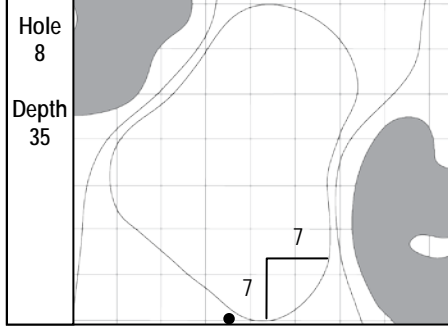

**78<sup>th</sup> KitchenAid SENIOR PGA CHAMPIONSHIP**  
 Trump National Golf Club, Washington, D.C. • Potomac Falls, Virginia  
 Thursday, May 25, 2017 • Round 1

Gridlines are shown at 5 Yard Increments