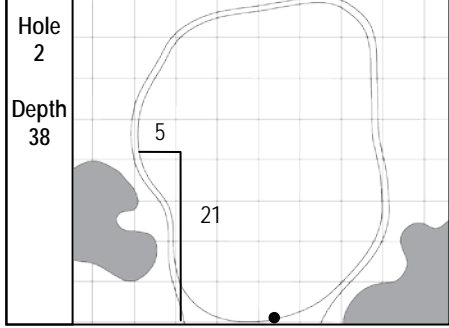

**78<sup>th</sup> KitchenAid SENIOR PGA CHAMPIONSHIP**  
 Trump National Golf Club, Washington, D.C. • Potomac Falls, Virginia  
 Thursday, May 25, 2017 • Round 1

Gridlines are shown at 5 Yard Increments