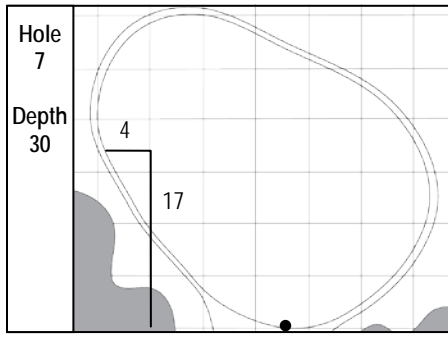

**78<sup>th</sup> KitchenAid SENIOR PGA CHAMPIONSHIP**  
 Trump National Golf Club, Washington, D.C. • Potomac Falls, Virginia  
 Thursday, May 25, 2017 • Round 1

Gridlines are shown at 5 Yard Increments