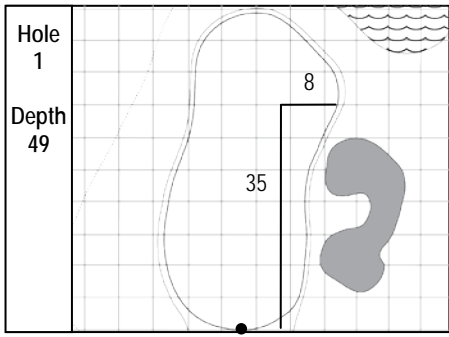

**78<sup>th</sup> KitchenAid SENIOR PGA CHAMPIONSHIP**  
 Trump National Golf Club, Washington, D.C. • Potomac Falls, Virginia  
 Thursday, May 25, 2017 • Round 1

Gridlines are shown at 5 Yard Increments