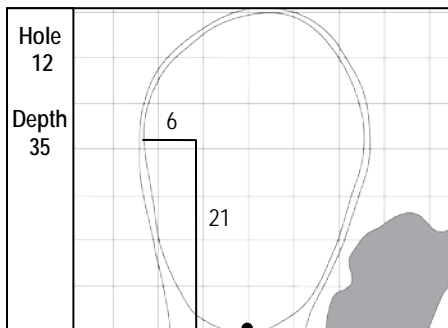

**78<sup>th</sup> KitchenAid SENIOR PGA CHAMPIONSHIP**  
 Trump National Golf Club, Washington, D.C. • Potomac Falls, Virginia  
 Thursday, May 25, 2017 • Round 1

Gridlines are shown at 5 Yard Increments