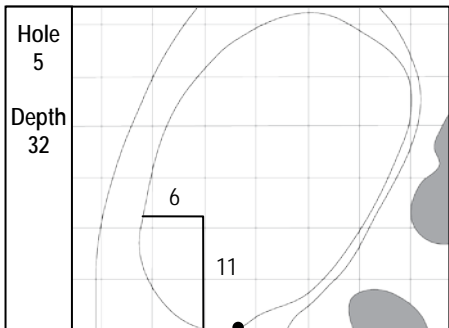

**78<sup>th</sup> KitchenAid SENIOR PGA CHAMPIONSHIP**  
 Trump National Golf Club, Washington, D.C. • Potomac Falls, Virginia  
 Thursday, May 25, 2017 • Round 1

Gridlines are shown at 5 Yard Increments