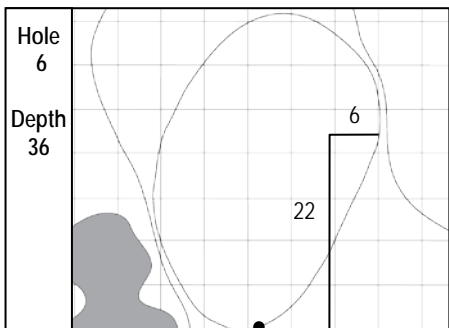

**78<sup>th</sup> KitchenAid SENIOR PGA CHAMPIONSHIP**  
 Trump National Golf Club, Washington, D.C. • Potomac Falls, Virginia  
 Thursday, May 25, 2017 • Round 1

Gridlines are shown at 5 Yard Increments