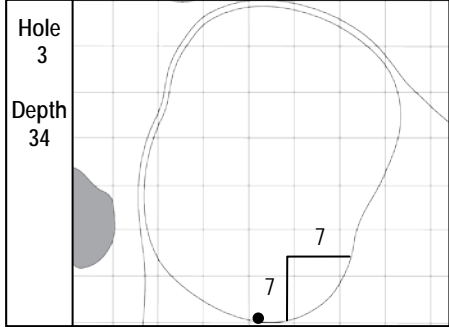

**78<sup>th</sup> KitchenAid SENIOR PGA CHAMPIONSHIP**  
 Trump National Golf Club, Washington, D.C. • Potomac Falls, Virginia  
 Thursday, May 25, 2017 • Round 1

Gridlines are shown at 5 Yard Increments