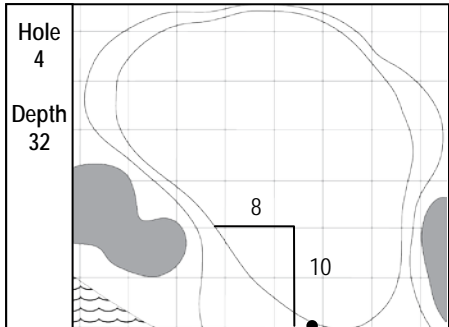

**78<sup>th</sup> KitchenAid SENIOR PGA CHAMPIONSHIP**  
 Trump National Golf Club, Washington, D.C. • Potomac Falls, Virginia  
 Thursday, May 25, 2017 • Round 1

Gridlines are shown at 5 Yard Increments