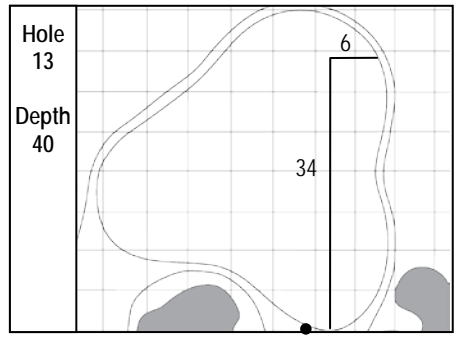

**78<sup>th</sup> KitchenAid SENIOR PGA CHAMPIONSHIP**  
 Trump National Golf Club, Washington, D.C. • Potomac Falls, Virginia  
 Thursday, May 25, 2017 • Round 1

Gridlines are shown at 5 Yard Increments