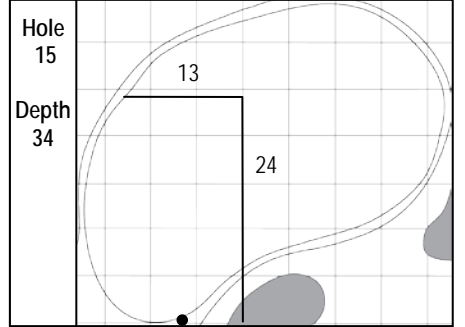

**78<sup>th</sup> KitchenAid SENIOR PGA CHAMPIONSHIP**  
 Trump National Golf Club, Washington, D.C. • Potomac Falls, Virginia  
 Thursday, May 25, 2017 • Round 1

Gridlines are shown at 5 Yard Increments