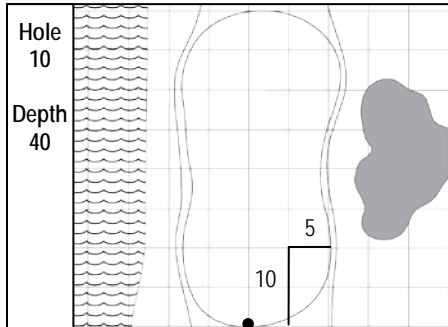

**78<sup>th</sup> KitchenAid SENIOR PGA CHAMPIONSHIP**  
 Trump National Golf Club, Washington, D.C. • Potomac Falls, Virginia  
 Thursday, May 25, 2017 • Round 1

Gridlines are shown at 5 Yard Increments