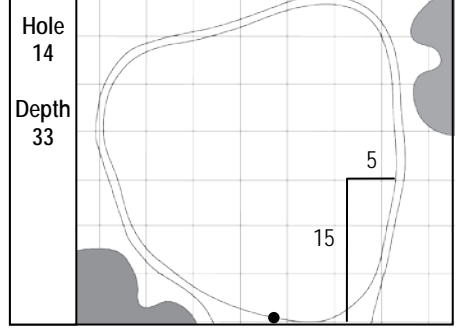

**78<sup>th</sup> KitchenAid SENIOR PGA CHAMPIONSHIP**  
 Trump National Golf Club, Washington, D.C. • Potomac Falls, Virginia  
 Thursday, May 25, 2017 • Round 1

Gridlines are shown at 5 Yard Increments