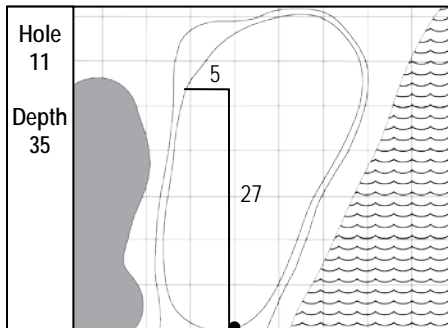

**78<sup>th</sup> KitchenAid SENIOR PGA CHAMPIONSHIP**  
 Trump National Golf Club, Washington, D.C. • Potomac Falls, Virginia  
 Thursday, May 25, 2017 • Round 1

Gridlines are shown at 5 Yard Increments