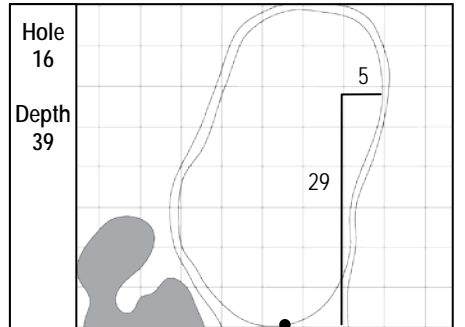

**78<sup>th</sup> KitchenAid SENIOR PGA CHAMPIONSHIP**  
 Trump National Golf Club, Washington, D.C. • Potomac Falls, Virginia  
 Thursday, May 25, 2017 • Round 1

Gridlines are shown at 5 Yard Increments