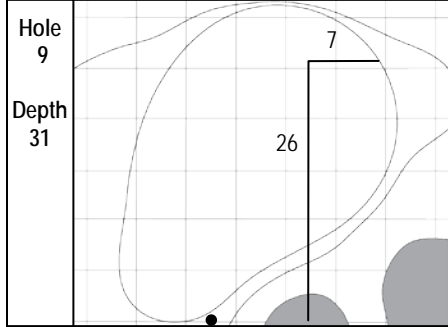

**78<sup>th</sup> KitchenAid SENIOR PGA CHAMPIONSHIP**  
 Trump National Golf Club, Washington, D.C. • Potomac Falls, Virginia  
 Thursday, May 25, 2017 • Round 1

Gridlines are shown at 5 Yard Increments