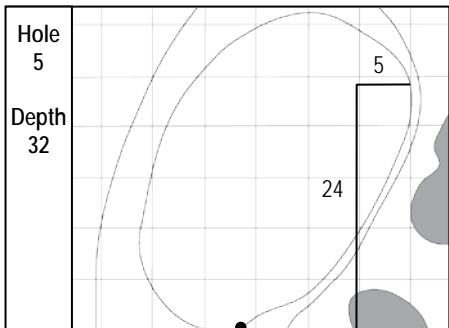

78th KitchenAid SENIOR PGA CHAMPIONSHIP
 Trump National Golf Club, Washington, D.C. • Potomac Falls, Virginia
 Friday, May 26, 2017 • Round 2

Gridlines are shown at 5 Yard Increments