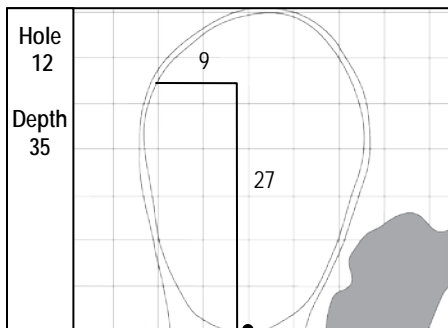

78th KitchenAid SENIOR PGA CHAMPIONSHIP
 Trump National Golf Club, Washington, D.C. • Potomac Falls, Virginia
 Friday, May 26, 2017 • Round 2

Gridlines are shown at 5 Yard Increments