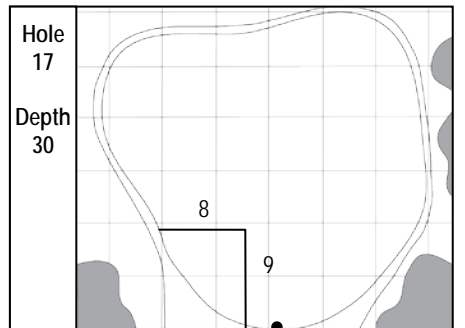

78th KitchenAid SENIOR PGA CHAMPIONSHIP
 Trump National Golf Club, Washington, D.C. • Potomac Falls, Virginia
 Friday, May 26, 2017 • Round 2

Gridlines are shown at 5 Yard Increments