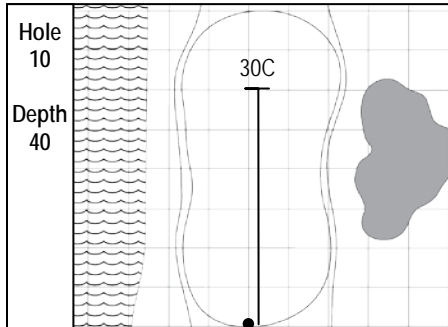

78th KitchenAid SENIOR PGA CHAMPIONSHIP
 Trump National Golf Club, Washington, D.C. • Potomac Falls, Virginia
 Friday, May 26, 2017 • Round 2

Gridlines are shown at 5 Yard Increments