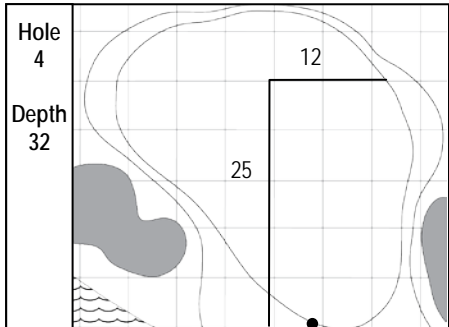

78th KitchenAid SENIOR PGA CHAMPIONSHIP
 Trump National Golf Club, Washington, D.C. • Potomac Falls, Virginia
 Friday, May 26, 2017 • Round 2

Gridlines are shown at 5 Yard Increments