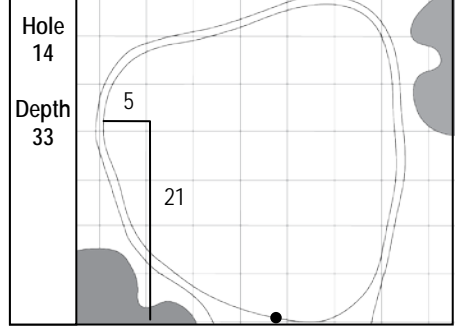

78th KitchenAid SENIOR PGA CHAMPIONSHIP
 Trump National Golf Club, Washington, D.C. • Potomac Falls, Virginia
 Friday, May 26, 2017 • Round 2

Gridlines are shown at 5 Yard Increments