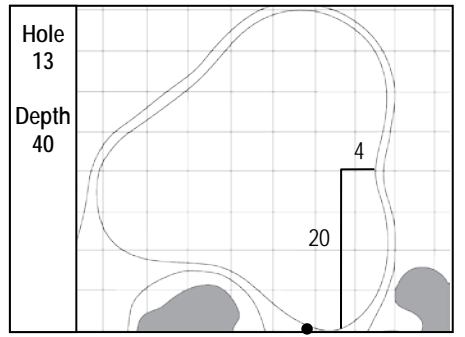

78th KitchenAid SENIOR PGA CHAMPIONSHIP
 Trump National Golf Club, Washington, D.C. • Potomac Falls, Virginia
 Friday, May 26, 2017 • Round 2

Gridlines are shown at 5 Yard Increments