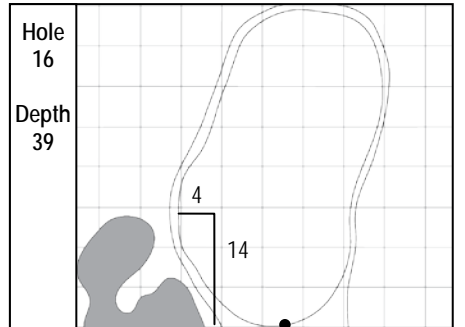

78th KitchenAid SENIOR PGA CHAMPIONSHIP
 Trump National Golf Club, Washington, D.C. • Potomac Falls, Virginia
 Friday, May 26, 2017 • Round 2

Gridlines are shown at 5 Yard Increments