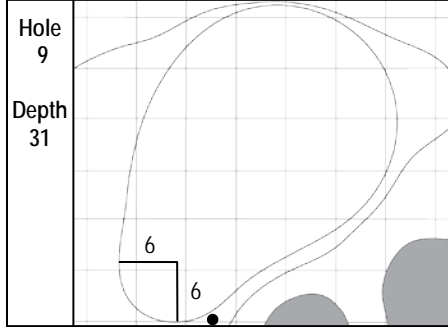

78th KitchenAid SENIOR PGA CHAMPIONSHIP
 Trump National Golf Club, Washington, D.C. • Potomac Falls, Virginia
 Friday, May 26, 2017 • Round 2

Gridlines are shown at 5 Yard Increments