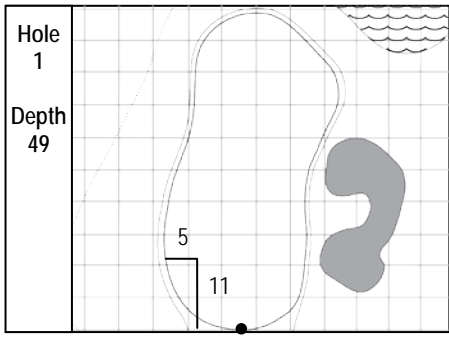

78th KitchenAid SENIOR PGA CHAMPIONSHIP
 Trump National Golf Club, Washington, D.C. • Potomac Falls, Virginia
 Friday, May 26, 2017 • Round 2

Gridlines are shown at 5 Yard Increments