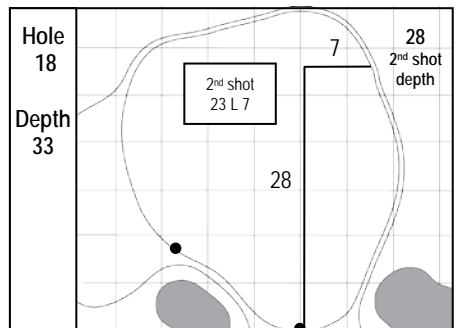

78th KitchenAid SENIOR PGA CHAMPIONSHIP
 Trump National Golf Club, Washington, D.C. • Potomac Falls, Virginia
 Friday, May 26, 2017 • Round 2

Gridlines are shown at 5 Yard Increments