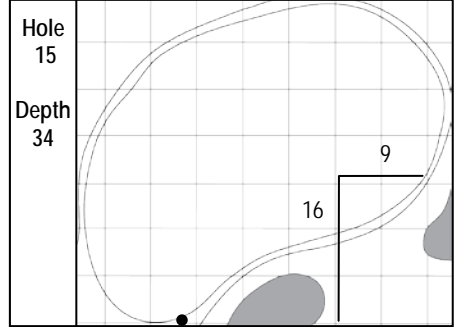

78th KitchenAid SENIOR PGA CHAMPIONSHIP
 Trump National Golf Club, Washington, D.C. • Potomac Falls, Virginia
 Friday, May 26, 2017 • Round 2

Gridlines are shown at 5 Yard Increments