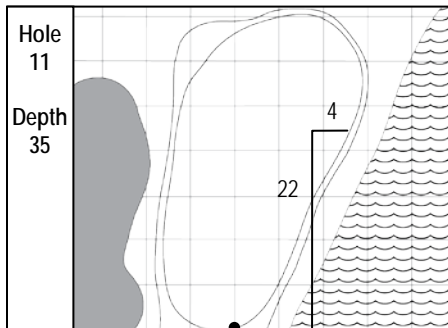

78th KitchenAid SENIOR PGA CHAMPIONSHIP
 Trump National Golf Club, Washington, D.C. • Potomac Falls, Virginia
 Friday, May 26, 2017 • Round 2

Gridlines are shown at 5 Yard Increments