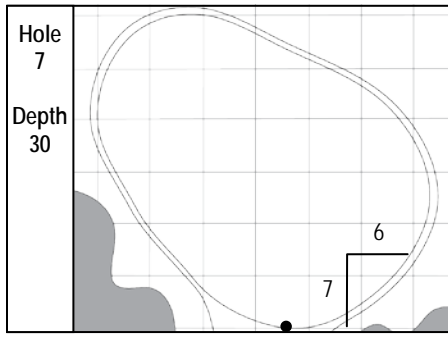

78th KitchenAid SENIOR PGA CHAMPIONSHIP
 Trump National Golf Club, Washington, D.C. • Potomac Falls, Virginia
 Friday, May 26, 2017 • Round 2

Gridlines are shown at 5 Yard Increments