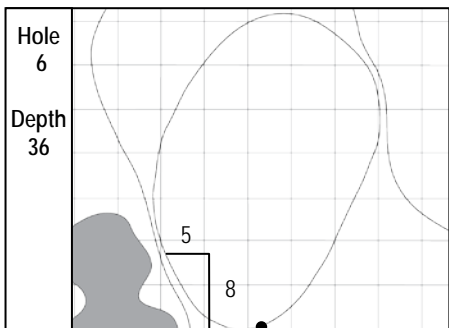

78th KitchenAid SENIOR PGA CHAMPIONSHIP
 Trump National Golf Club, Washington, D.C. • Potomac Falls, Virginia
 Friday, May 26, 2017 • Round 2

Gridlines are shown at 5 Yard Increments