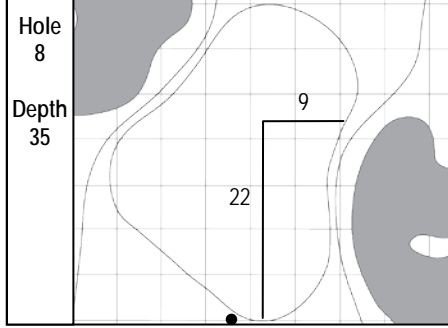

78th KitchenAid SENIOR PGA CHAMPIONSHIP
 Trump National Golf Club, Washington, D.C. • Potomac Falls, Virginia
 Friday, May 26, 2017 • Round 2

Gridlines are shown at 5 Yard Increments