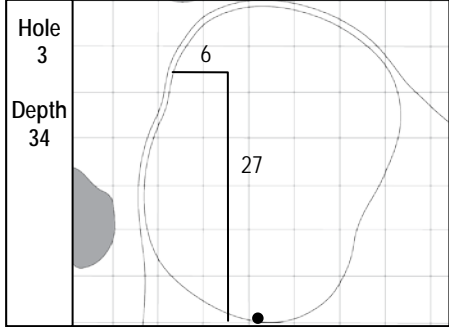

78th KitchenAid SENIOR PGA CHAMPIONSHIP
 Trump National Golf Club, Washington, D.C. • Potomac Falls, Virginia
 Friday, May 26, 2017 • Round 2

Gridlines are shown at 5 Yard Increments