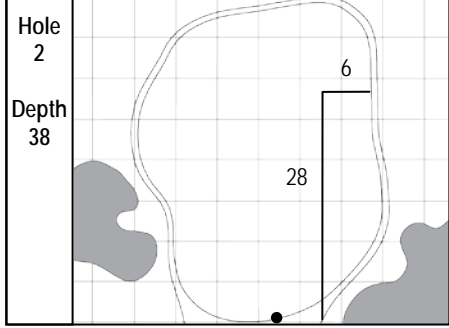

78th KitchenAid SENIOR PGA CHAMPIONSHIP
 Trump National Golf Club, Washington, D.C. • Potomac Falls, Virginia
 Friday, May 26, 2017 • Round 2

Gridlines are shown at 5 Yard Increments