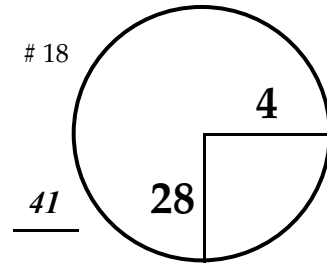

ROUND

DAY

DATE

TOURNAMENT

COURSE

Paced to 100 yard plate

Paced to 100 yard plate