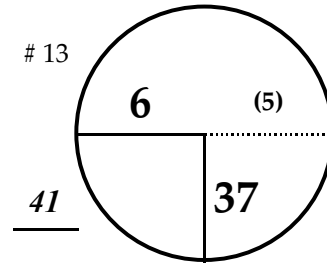

ROUND

DAY

DATE

TOURNAMENT

COURSE

Paced to 100 yard plate

Paced to 100 yard plate