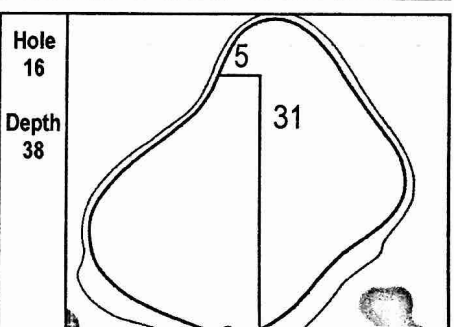

Bellerive Country Club • St. Louis, MO
 Sunday, August 12, 2018 • Final Round

Gridlines are shown at 5 Yard Increments