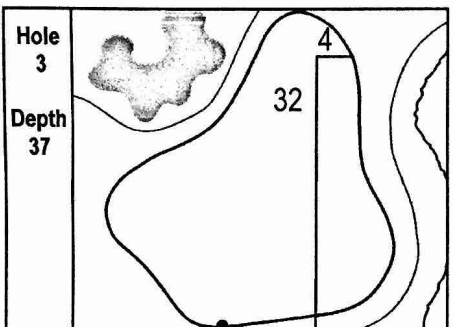

Bellerive Country Club • St. Louis, MO
 Sunday, August 12, 2018 • Final Round

Gridlines are shown at 5 Yard Increments