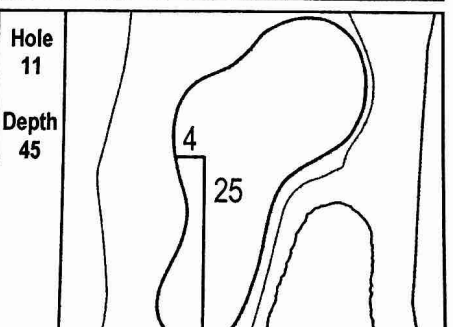

Bellerive Country Club • St. Louis, MO
 Sunday, August 12, 2018 • Final Round

Gridlines are shown at 5 Yard Increments