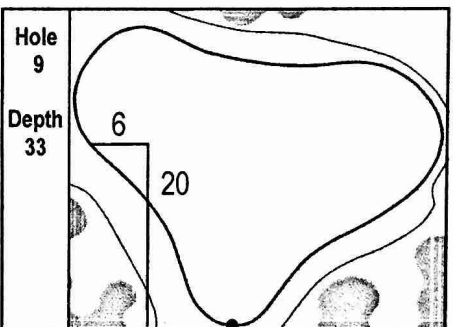

Bellerive Country Club • St. Louis, MO
 Sunday, August 12, 2018 • Final Round

Gridlines are shown at 5 Yard Increments