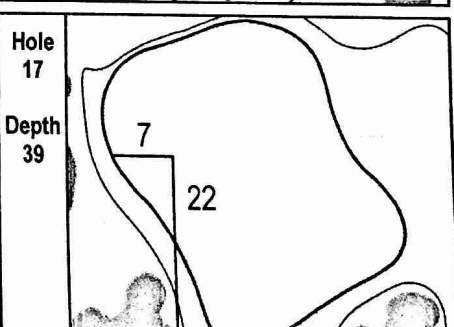

Bellerive Country Club • St. Louis, MO
 Sunday, August 12, 2018 • Final Round

Gridlines are shown at 5 Yard Increments