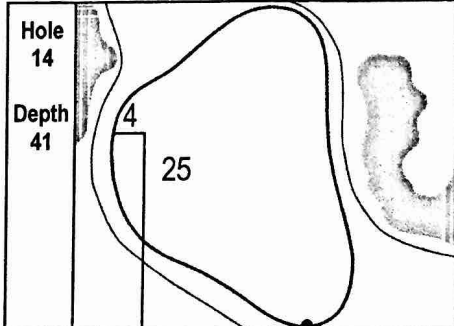

Bellerive Country Club • St. Louis, MO
 Sunday, August 12, 2018 • Final Round

Gridlines are shown at 5 Yard Increments