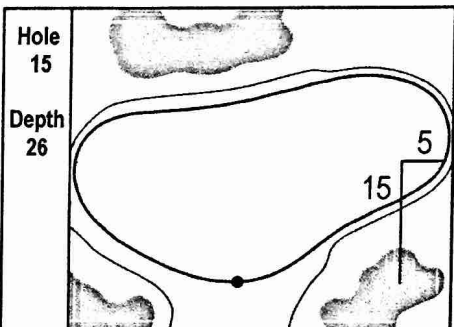

Bellerive Country Club • St. Louis, MO
 Sunday, August 12, 2018 • Final Round

Gridlines are shown at 5 Yard Increments