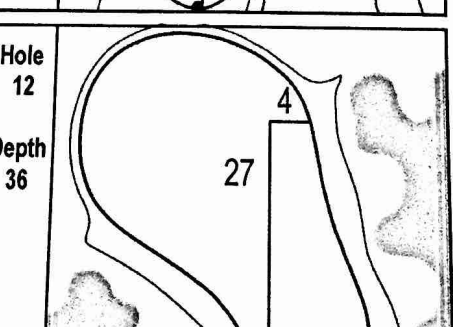

Bellerive Country Club • St. Louis, MO
 Sunday, August 12, 2018 • Final Round

Gridlines are shown at 5 Yard Increments