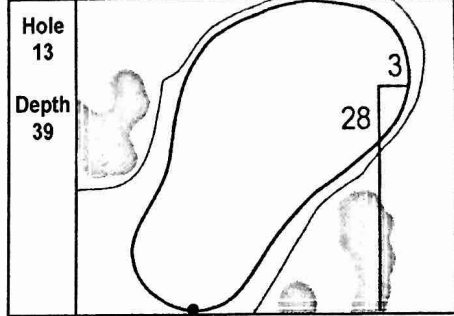

Bellerive Country Club • St. Louis, MO
 Sunday, August 12, 2018 • Final Round

Gridlines are shown at 5 Yard Increments