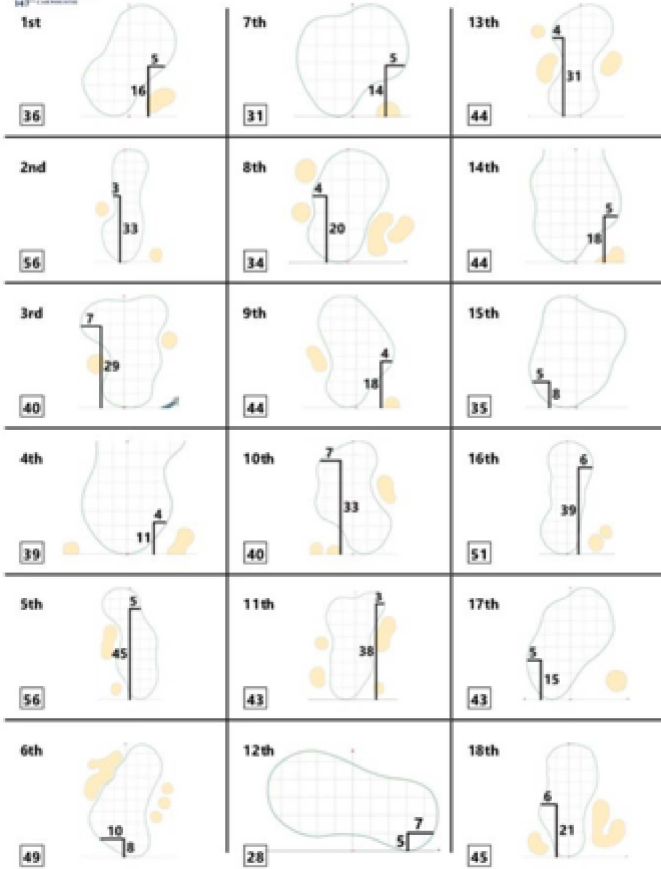

THE OPEN
147th CHAMPIONSHIP

ROUND ONE

Hole Positions (yards)

Grids = 5 yards by 5 yards
Green Depths Provided in Boxes