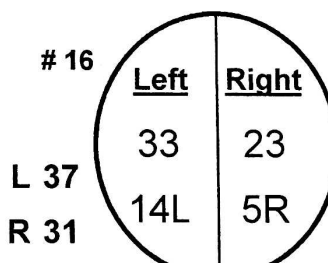

AMERICAN FAMILY
INSURANCE
CHAMPIONSHIP

AMERICAN FAMILY INSURANCE
CHAMPIONSHIP

L Yellow Dot (3rd Shot), R-209 Sprinkl

114 yd Sprinkler