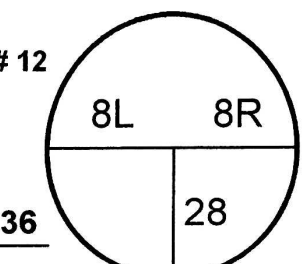

AMERICAN FAMILY
INSURANCE
CHAMPIONSHIP

AMERICAN FAMILY INSURANCE
CHAMPIONSHIP

L Yellow Dot (3rd Shot), R-209 Sprinkl

114 yd Sprinkler