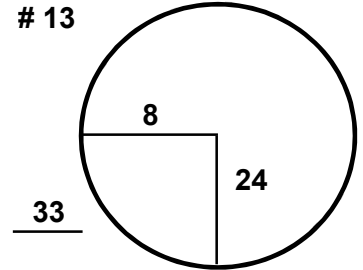

HOLE LOCATIONS PGA TOUR CHAMPIONS

TOURNAMENT: CONSTELLATION SENIOR PLAYERS

COURSE: EXMOOR COUNTRY CLUB ROUND Three

Saturday

1

7

13

2

8

14

3

9

15

4

10

16

5

11

17

6

12

18

76 SPRINKLER

All Measurements are in PACES