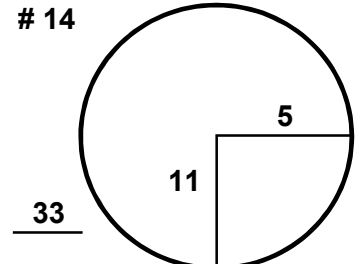

HOLE LOCATIONS

PGA TOUR CHAMPIONS

TOURNAMENT: CONSTELLATION SENIOR PLAYERS

COURSE: EXMOOR COUNTRY CLUB ROUND FOUR

Sunday

1

7

13

2

8

14

3

9

15

4

10