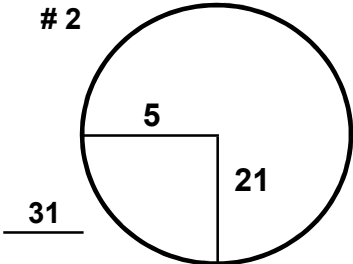

HOLE LOCATIONS

PGA TOUR CHAMPIONS

TOURNAMENT: CONSTELLATION SENIOR PLAYERS

COURSE: EXMOOR COUNTRY CLUB ROUND FOUR

Sunday

1

7

13

2

8

14

3

9

15

4

10