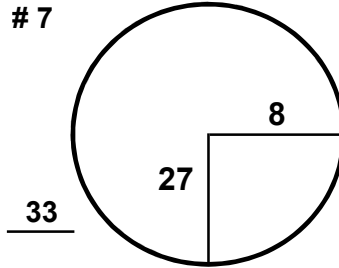

HOLE LOCATIONS

PGA TOUR CHAMPIONS

TOURNAMENT: CONSTELLATION SENIOR PLAYERS

COURSE: EXMOOR COUNTRY CLUB ROUND FOUR

Sunday

1

7

13

2

8

14

3

9

15

4

10