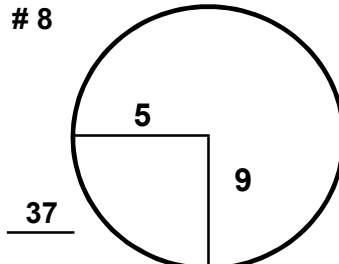

HOLE LOCATIONS

PGA TOUR CHAMPIONS

TOURNAMENT: CONSTELLATION SENIOR PLAYERS

COURSE: EXMOOR COUNTRY CLUB ROUND FOUR

Sunday

1

7

13

2

8

14

3

9

15

4

10