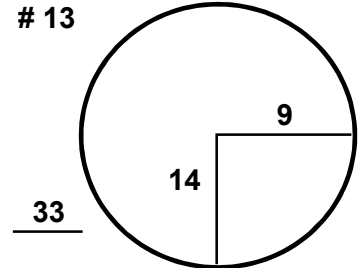

HOLE LOCATIONS

PGA TOUR CHAMPIONS

TOURNAMENT: CONSTELLATION SENIOR PLAYERS

COURSE: EXMOOR COUNTRY CLUB ROUND FOUR

Sunday

1

7

13

2

8

14

3

9

15

4

10