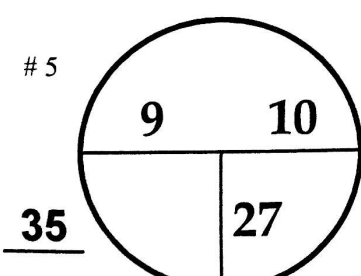

ROUND DAY DATE TOURNAMENT COURSE

100 yd mkr