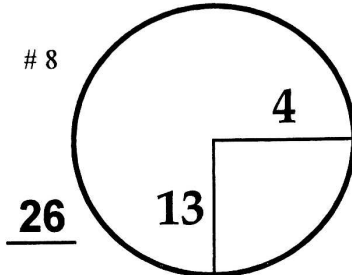

ROUND DAY DATE TOURNAMENT COURSE

100 yd mkr