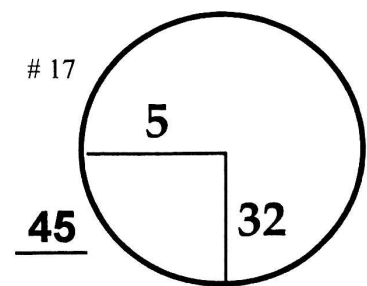

ROUND DAY DATE TOURNAMENT COURSE

100 yd mkr