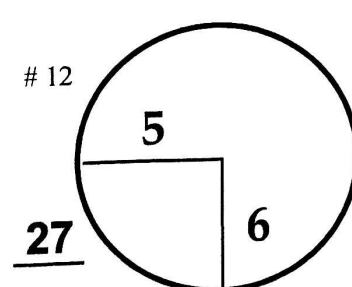

ROUND DAY DATE TOURNAMENT COURSE

100 yd mkr