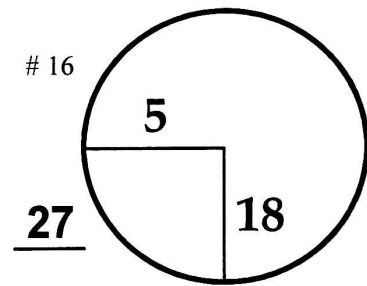

ROUND DAY DATE TOURNAMENT COURSE

100 yd mkr