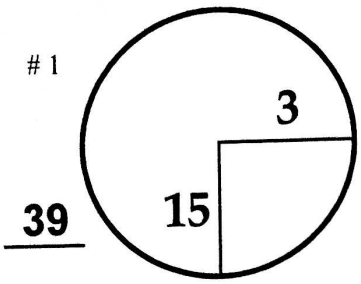

ROUND DAY DATE TOURNAMENT COURSE

100 yd mkr