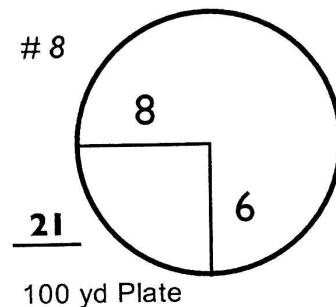

Round 1 Friday, 08 June 2018

PrincipalSM

Charity Classic

Presented by WELLS FARGO

WAKONDA CLUB

Des Moines, IA

HOLE LOCATIONS

8:23 PM 6/7/18