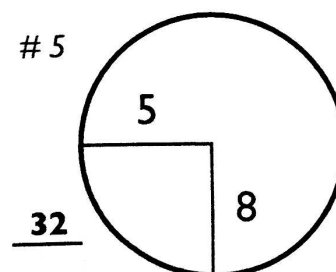

Round 1 Friday, 08 June 2018

PrincipalSM

Charity Classic

Presented by WELLS FARGO

WAKONDA CLUB

Des Moines, IA

HOLE LOCATIONS

8:23 PM 6/7/18