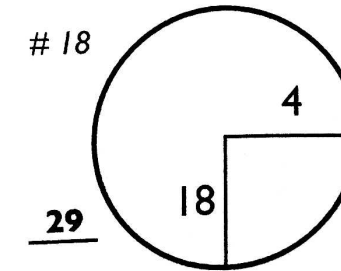

Round 1 Friday, 08 June 2018

PrincipalSM

Charity Classic

Presented by WELLS FARGO

WAKONDA CLUB

Des Moines, IA

HOLE LOCATIONS

8:23 PM 6/7/18