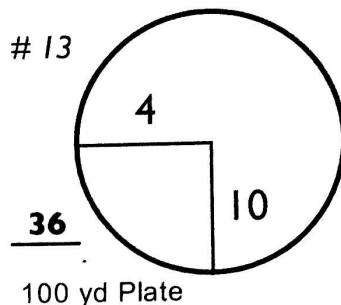

Round 1 Friday, 08 June 2018

PrincipalSM

Charity Classic

Presented by WELLS FARGO

WAKONDA CLUB

Des Moines, IA

HOLE LOCATIONS

8:23 PM 6/7/18