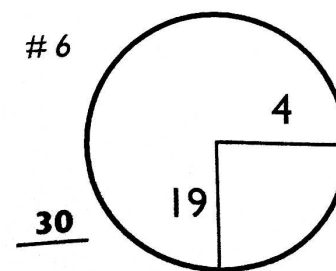

Round 1 Friday, 08 June 2018

PrincipalSM

Charity Classic

Presented by WELLS FARGO

WAKONDA CLUB

Des Moines, IA

HOLE LOCATIONS

8:23 PM 6/7/18