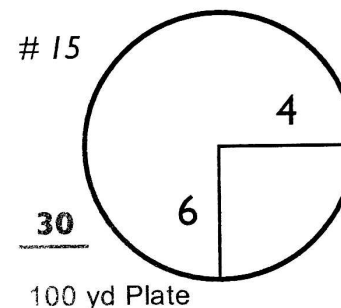

Round 1 Friday, 08 June 2018

PrincipalSM

Charity Classic

Presented by WELLS FARGO

WAKONDA CLUB

Des Moines, IA

HOLE LOCATIONS

8:23 PM 6/7/18