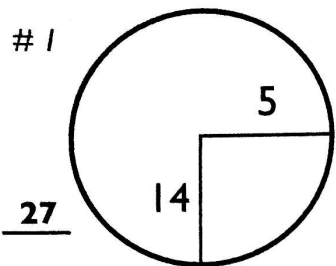

Round 1 Friday, 08 June 2018

PrincipalSM

Charity Classic

Presented by WELLS FARGO

WAKONDA CLUB

Des Moines, IA

HOLE LOCATIONS

8:23 PM 6/7/18