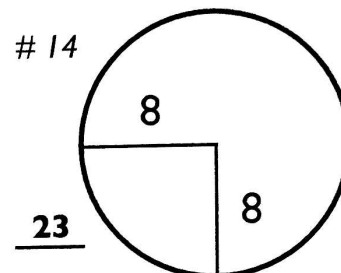

Round 1 Friday, 08 June 2018

PrincipalSM

Charity Classic

Presented by WELLS FARGO

WAKONDA CLUB

Des Moines, IA

HOLE LOCATIONS

8:23 PM 6/7/18