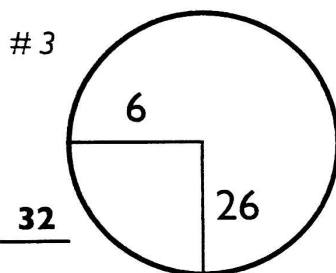

Round 1 Friday, 08 June 2018

PrincipalSM

Charity Classic

Presented by WELLS FARGO

WAKONDA CLUB

Des Moines, IA

HOLE LOCATIONS

8:23 PM 6/7/18