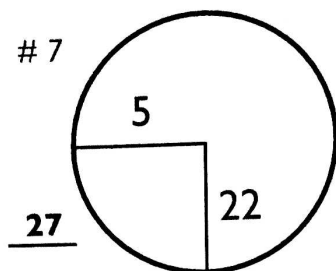

Round 1 Friday, 08 June 2018

PrincipalSM

Charity Classic

Presented by WELLS FARGO

WAKONDA CLUB

Des Moines, IA

HOLE LOCATIONS

8:23 PM 6/7/18