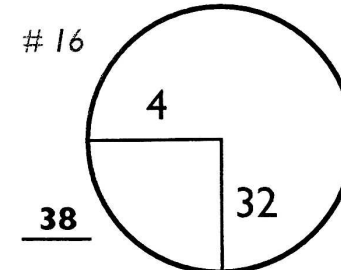

Round 1 Friday, 08 June 2018

PrincipalSM

Charity Classic

Presented by WELLS FARGO

WAKONDA CLUB

Des Moines, IA

HOLE LOCATIONS

8:23 PM 6/7/18