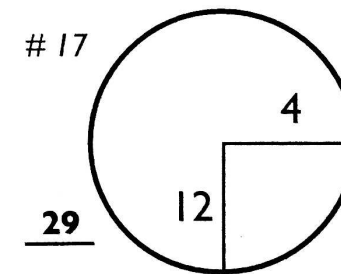

Round 1 Friday, 08 June 2018

PrincipalSM

Charity Classic

Presented by WELLS FARGO

WAKONDA CLUB

Des Moines, IA

HOLE LOCATIONS

8:23 PM 6/7/18