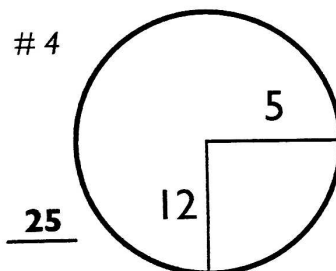

Round 1 Friday, 08 June 2018

PrincipalSM

Charity Classic

Presented by WELLS FARGO

WAKONDA CLUB

Des Moines, IA

HOLE LOCATIONS

8:23 PM 6/7/18